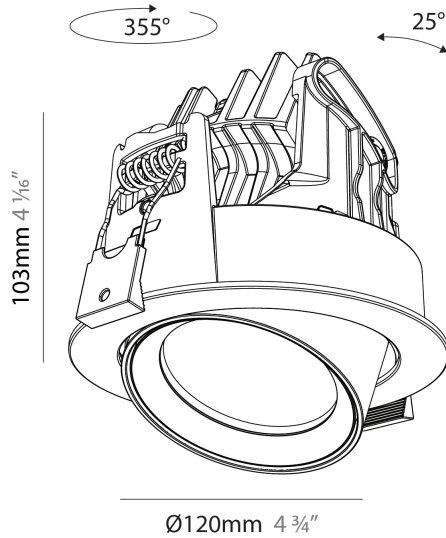

GENERAL

Series: Centriq
Subseries: Centriq Round Adjustable
Brand: Prolicht
Division: Architectural
Mounting Type: Recessed
Mounting Location: Ceiling
Subcategory: Spots

PHYSICAL

Shape: Cylinder
Diameter (mm): 120
Diameter (in): 4 ¾
Height (mm): 105
Height (in): 4 ⅛
Min. Recessing Depth (mm): 120
Min. Recessing Depth (in): 4 ¾
Light Distribution: Adjustable / Direct
Weight (kg): 0.649
Diffuser: Lens Pack - No Lens / Opal / Linear Spread Lens / Honeycomb / Spread Lens
Fixture Finish: SSR / BKV / CWI / CRY / HAB / UFT / ITA / RUA / FTG / MYG / LOD / PUS / FRO / FUP / KIA / POP / BLS / SPG / MEY / GOH / GUM / CHC / COM / ABZ / JAG / OBR / MOS / ROR
Fixture Material: Aluminum
Cut-out Measurements: Dia. 112mm / 4 7/16"

ELECTRICAL

Lamp Type: LED (Zhaga Standard)
Input Wattage (W): 27.3
Total Output Wattage (W): 24.5
Dimming: Tri-Mode (Non-Dimming and Phase Dimming (120Vac only) and 0-10V Dimming)
Driver Included: Yes
Driver Location: Recessed Housing
Driver Type: Constant Current - Universal
Driver Class: Class 2
Input Voltage (V): 120 - 277
Constant Current (MA): 700

LED

Color Temperature (°K): 2700 / 3000 / 3500 / 4000
Max. Delivered Lumen (lm): 2348 / 2444 / 2549 / 2669
Nominal Lumen (lm): 2788 / 2903 / 3027 / 3170
CRI: >90 CRI
Lamp Life (hrs): 50000

OPTICAL

Reflector: 20 / 32 / 54
Adjustability: Rotational 350°; Tilt 90°

RATINGS AND CERTIFICATIONS

Certified By: Certified for North American Standards
IP rating: IP20