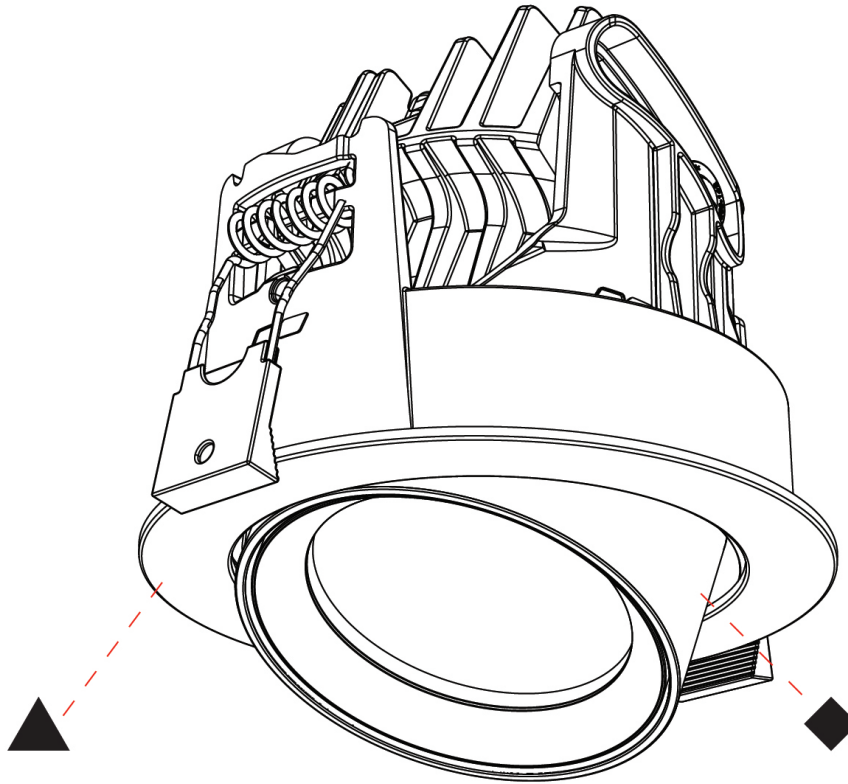

CENTRIQ ROUND ADJUSTABLE RECESSED

A35975-

PROJECT

TYPE

SPECIFIER

QUANTITY

DATE

A