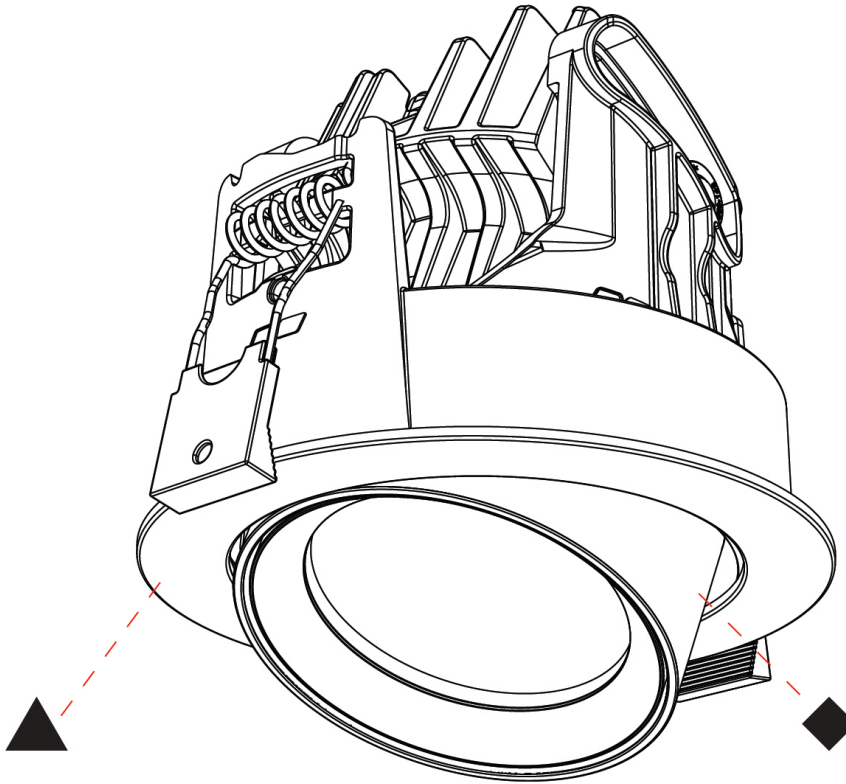

CENTRIQ ROUND ADJUSTABLE RECESSED

A35975-

PROJECT _____

TYPE _____

SPECIFIER _____

QUANTITY _____

DATE _____