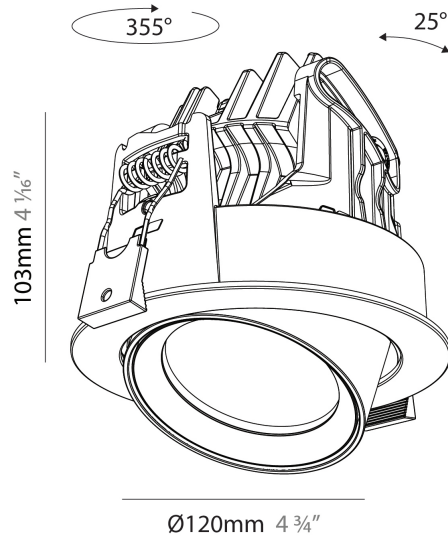

PHYSICAL

Aperture Sizes - Downlights: 2"
Shape: Cylinder
Diameter (mm): 120
Diameter (in): 4 ¾
Height (mm): 103
Height (in): 4 1/16"
Min. Recessing Depth (mm): 120
Min. Recessing Depth (in): 4 ¾
Weight (kg): 0.649
Diffuser: Lens Pack - No Lens / Opal / Linear Spread Lens / Honeycomb / Spread Lens
Fixture Finish: SSR / BKV / CWI / CRY / HAB / UFT / ITA / RUA / FTG / MYG / LOD / PUS / FRO / FUP / KIA / POP / BLS / SPG / MEY / GOH / CHC / COM / ABZ / JAG / OBR / MOS / ROR
Fixture Material: Aluminum
Cut-out Measurements: Dia. 112mm / 4 7/16"

ELECTRICAL

Lamp Type: LED (Zhaga Standard)
Input Wattage (W): 27.3
Total Output Wattage (W): 24.5
Dimming: Tri-Mode (Non-Dimming and Phase Dimming (120Vac only) and 0-10V Dimming)
Driver Included: No
Driver Location: Recessed Housing
Driver Type: Constant Current - Universal
Driver Class: Class 2
Input Voltage (V): 120 - 277
Constant Current (MA): 700

LED

Color Temperature (°K): 2700 / 3000 / 3500 / 4000
Max. Delivered Lumen (lm): 2348 / 2444 / 2549 / 2669
Nominal Lumen (lm): 2788 / 2903 / 3027 / 3170
CRI: >90 CRI
Lamp Life (hrs): 50000

OPTICAL

Reflector: 20 / 32 / 54
Adjustability: Rotational 350°; Tilt 90°

RATINGS AND CERTIFICATIONS

Certified By: Certified for North American Standards
IP rating: IP20