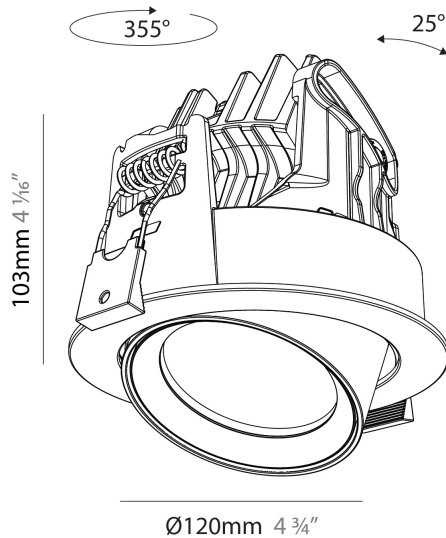

PHYSICAL

Aperture Sizes - Downlights: 2"
Shape: Cylinder
Diameter (mm): 120
Diameter (in): 4 ¾
Height (mm): 103
Height (in): 4 1/16
Min. Recessing Depth (mm): 120
Min. Recessing Depth (in): 4 ¾
Weight (kg): 0.651
Diffuser: Lens Pack - No Lens / Opal / Linear Spread Lens / Honeycomb / Spread Lens
Fixture Finish: SSR / BKV / CWI / CRY / HAB / UFT / ITA / RUA / FTG / MYG / LOD / PUS / FRO / FUP / KIA / POP / BLS / SPG / MEY / GOH / CHC / COM / ABZ / JAG / OBR / MOS / ROR
Fixture Material: Aluminum
Cut-out Measurements: Dia. 112mm / 4 7/16"

ELECTRICAL

Lamp Type: LED (Zhaga Standard)
Input Wattage (W): 34
Total Output Wattage (W): 30.9
Dimming: Tri-Mode (Non-Dimming and Phase Dimming (120Vac only) and 0-10V Dimming)
Driver Included: No
Driver Location: Recessed Housing
Driver Type: Constant Current - Universal
Driver Class: Class 2
Input Voltage (V): 120 - 277
Constant Current (MA): 900

LED

Color Temperature (°K): 2700 / 3000 / 3500 / 4000
Max. Delivered Lumen (lm): 3148 / 3355 / 3406 / 3524
Nominal Lumen (lm): 3921 / 4177 / 4242 / 4389
CRI: >90 CRI
Lamp Life (hrs): 50000

OPTICAL

Reflector: 24 / 36 / 54
Adjustability: Rotational 350° / Tilt 25°

RATINGS AND CERTIFICATIONS

Certified By: Certified for North American Standards
IP rating: IP20