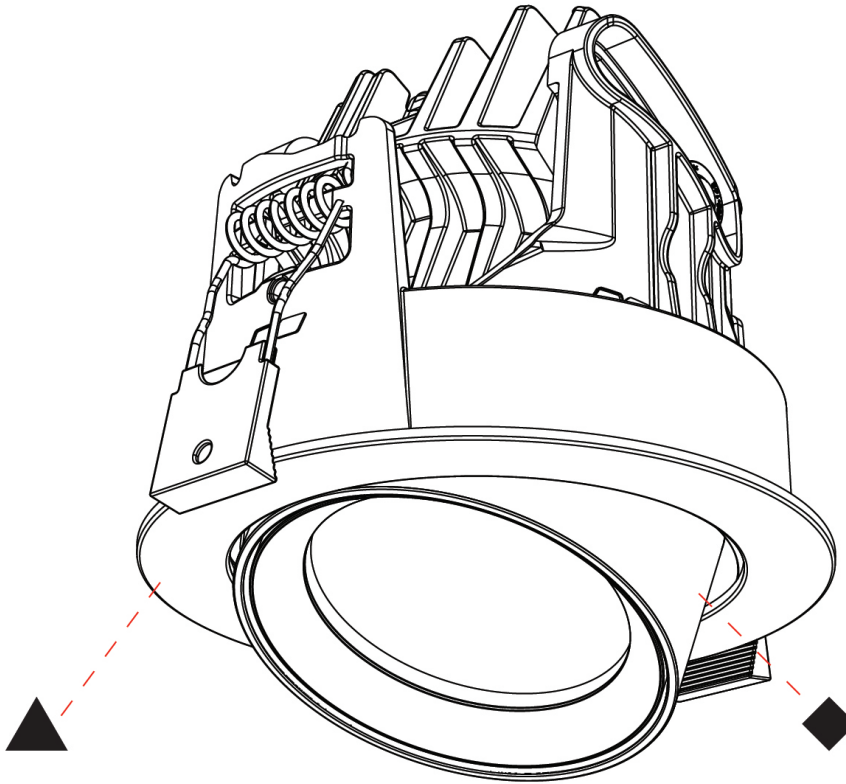

CENTRIQ ROUND ADJUSTABLE RECESSED

A35976-

PROJECT

TYPE

SPECIFIER

QUANTITY

DATE

A