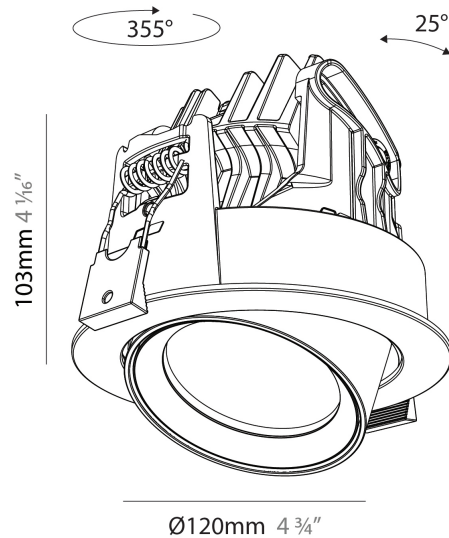

GENERAL

Series: Centriq
Subseries: Centriq Round Adjustable
Partner: Prolicht
Division: Architectural
Installation: Recessed
Product Type: Downlight
Mounting Location: Ceiling
Light Distribution: Adjustable / Downlight

PHYSICAL

Aperture Sizes - Downlights: 2"
Shape: Cylinder
Diameter (mm): 120
Diameter (in): 4 ¾
Height (mm): 105
Height (in): 4 ¼
Min. Recessing Depth (mm): 120
Min. Recessing Depth (in): 4 ¾
Weight (kg): 0.651
Diffuser: Lens Pack - No Lens / Opal / Linear Spread Lens / Honeycomb / Spread Lens
Fixture Finish: SSR / BKV / CWI / CRY / HAB / UFT / ITA / RUA / FTG / MYG / LOD / PUS / FRO / FUP / KIA / POP / BLS / SPG / MEY / GOH / CHC / COM / ABZ / JAG / OBR / MOS / ROR
Fixture Material: Aluminum
Cut-out Measurements: Dia. 112mm / 4 7/16"

ELECTRICAL

Lamp Type: LED (Zhaga Standard)
Input Wattage (W): 27.4
Total Output Wattage (W): 24.6
Dimming: Dali Dimming
Driver Included: No
Driver Location: Recessed Housing
Driver Type: Constant Current - Universal
Driver Class: Class 2
Input Voltage (V): 120 - 277
Constant Current (MA): 700

LED

Color Temperature (°K): 2700-6500 Tunable White
Max. Delivered Lumen (lm): Max 2403
Nominal Lumen (lm): 2827
CRI: >90 CRI
Lamp Life (hrs): 50000

OPTICAL

Reflector°: 24 / 34 / 54
Adjustability: Rotational 350°; Tilt 90°

RATINGS AND CERTIFICATIONS

Certified By: Certified for North American Standards
IP rating: IP20