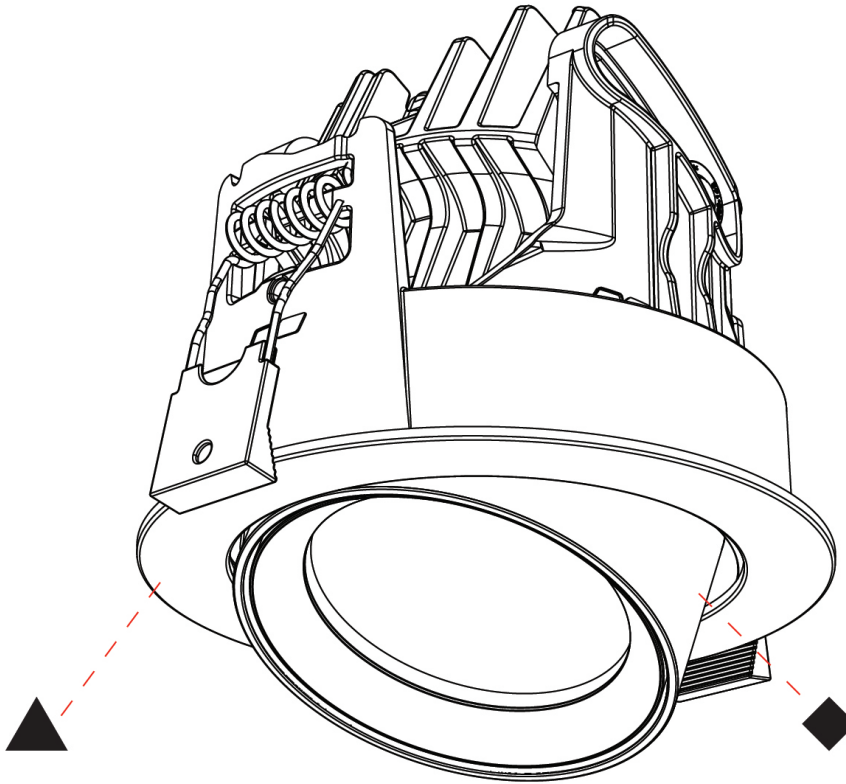

CENTRIQ ROUND ADJUSTABLE RECESSED

A35977-

PROJECT

TYPE

SPECIFIER

QUANTITY

DATE

A