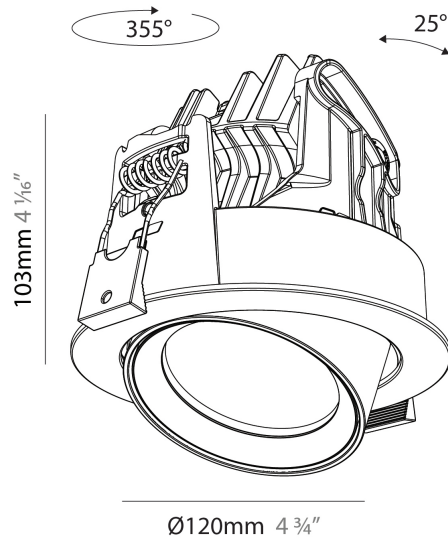

GENERAL

Series: Centriq
Subseries: Centriq Round Adjustable
Partner: Prolicht
Division: Architectural
Installation: Recessed
Product Type: Downlight
Mounting Location: Ceiling
Light Distribution: Adjustable / Downlight

PHYSICAL

Aperture Sizes - Downlights: 2"
Shape: Cylinder
Diameter (mm): 120
Diameter (in): 4 ¾
Height (mm): 105
Height (in): 4 ¼
Min. Recessing Depth (mm): 120
Min. Recessing Depth (in): 4 ¾
Weight (kg): 0.651
Diffuser: Lens Pack - No Lens / Opal / Linear Spread Lens / Honeycomb / Spread Lens
Fixture Finish: SSR / BKV / CWI / CRY / HAB / UFT / ITA / RUA / FTG / MYG / LOD / PUS / FRO / FUP / KIA / POP / BLS / SPG / MEY / GOH / CHC / COM / ABZ / JAG / OBR / MOS / ROR
Fixture Material: Aluminum
Cut-out Measurements: Dia. 112mm / 4 7/16"

ELECTRICAL

Lamp Type: LED (Zhaga Standard)
Input Wattage (W): 27.4
Total Output Wattage (W): 24.6
Dimming: Dali Dimming
Driver Included: No
Driver Location: Recessed Housing
Driver Type: Constant Current - Universal
Driver Class: Class 2
Input Voltage (V): 120 - 277
Constant Current (MA): 700

LED

Color Temperature (°K): 2700-6500 Tunable White
Max. Delivered Lumen (lm): Max 2403
Nominal Lumen (lm): 2827
CRI: >90 CRI
Lamp Life (hrs): 50000

OPTICAL

Reflector°: 24 / 34 / 54
Adjustability: Rotational 350°; Tilt 90°

RATINGS AND CERTIFICATIONS

Certified By: Certified for North American Standards
IP rating: IP20