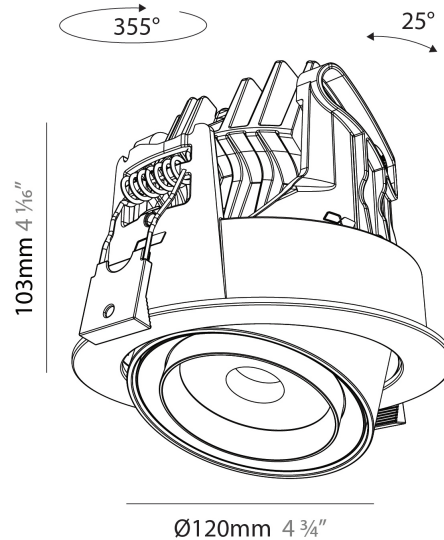

GENERAL

Series: Centriq
Subseries: Centriq Round Flex Adjustable
Partner: Prolicht
Division: Architectural
Installation: Recessed
Product Type: Downlight
Mounting Location: Ceiling
Light Distribution: Adjustable / Downlight

PHYSICAL

Aperture Sizes - Downlights: 2"
Shape: Cylinder
Diameter (mm): 120
Diameter (in): 4 ¾
Height (mm): 103
Height (in): 4 ¼
Min. Recessing Depth (mm): 120
Min. Recessing Depth (in): 4 ¾
Weight (kg): 0.666
Fixture Finish: SSR / BKV / CWI / CRY / HAB / UFT / ITA / RUA / FTG / MYG / LOD / PUS / FRO / FUP / KIA / POP / BLS / SPG / MEY / GOH / CHC / COM / ABZ / JAG / OBR / MOS / ROR
Fixture Material: Aluminum
Cut-out Measurements: Dia. 112mm / 4 7/16"

ELECTRICAL

Lamp Type: LED (Zhaga Standard)
Input Wattage (W): 20.5
Total Output Wattage (W): 18.1
Dimming: Tri-Mode (Non-Dimming and Phase Dimming (120Vac only) and 0-10V Dimming)
Driver Included: No
Driver Location: Recessed Housing
Driver Type: Constant Current - Universal
Driver Class: Class 2
Housing: ENCP 3
Input Voltage (V): 120 - 277
Constant Current (MA): 500

LED

Color Temperature (°K): 2700 / 3000 / 3500 / 4000
Max. Delivered Lumen (lm): 1201 / 1294 / 1346 / 1373
Nominal Lumen (lm): 1668 / 1797 / 1869 / 1907
CRI: >90 CRI
Lamp Life (hrs): 50000

OPTICAL

Beam Angle: 18 / 30 / 46
Adjustability: Rotational 350° / Tilt 25°

RATINGS AND CERTIFICATIONS

Certified By: CSA Certified to UL and CSA Standards
IP rating: IP20