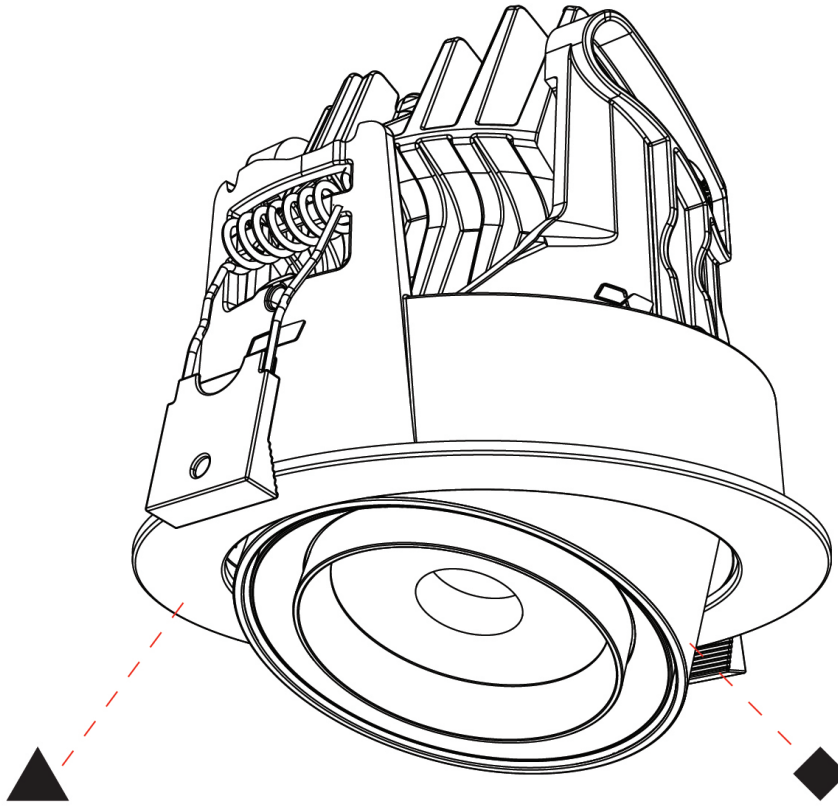

CENTRIQ ROUND FLEX ADJUSTABLE RECESSED

A35980-

PROJECT

TYPE

SPECIFIER

QUANTITY

DATE

A