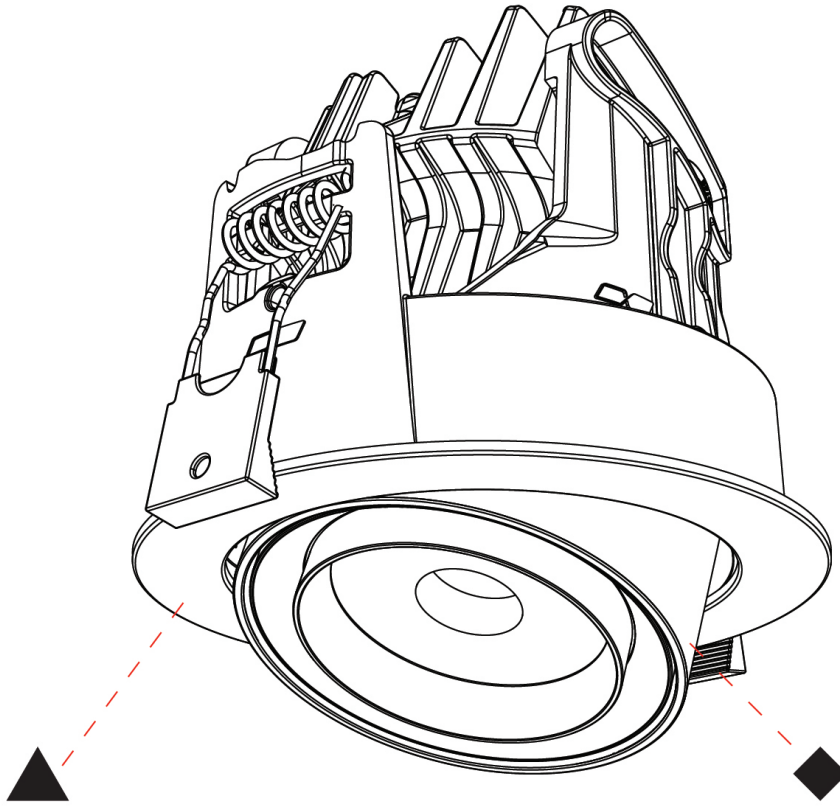

CENTRIQ ROUND FLEX ADJUSTABLE RECESSED

A35981-

PROJECT

TYPE

SPECIFIER

QUANTITY

DATE

A