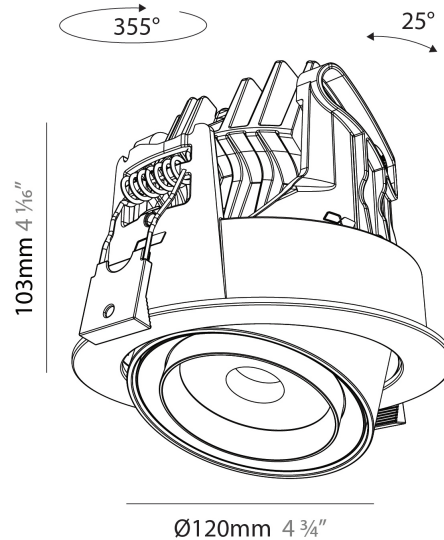

GENERAL

Series: Centriq
Subseries: Centriq Round Flex Adjustable
Partner: Prolicht
Division: Architectural
Installation: Recessed
Product Type: Downlight
Mounting Location: Ceiling
Light Distribution: Adjustable / Downlight

PHYSICAL

Aperture Sizes - Downlights: 2"
Shape: Cylinder
Diameter (mm): 120
Diameter (in): 4 ¾
Height (mm): 103
Height (in): 4 ¼
Min. Recessing Depth (mm): 120
Min. Recessing Depth (in): 4 ¾
Weight (kg): 0.666
Fixture Finish: SSR / BKV / CWI / CRY / HAB / UFT / ITA / RUA / FTG / MYG / LOD / PUS / FRO / FUP / KIA / POP / BLS / SPG / MEY / GOH / CHC / COM / ABZ / JAG / OBR / MOS / ROR
Fixture Material: Aluminum
Cut-out Measurements: Dia. 112mm / 4 7/16"

ELECTRICAL

Lamp Type: LED (Zhaga Standard)
Input Wattage (W): 8.2
Total Output Wattage (W): 7.3
Dimming: Dali Dimming
Driver Included: No
Driver Location: Recessed Housing
Driver Type: Constant Current - Universal
Driver Class: Class 2
Input Voltage (V): 120 - 277
Constant Current (MA): 200

LED

Color Temperature (°K): 2700-6500 Tunable White
Max. Delivered Lumen (lm): 391 - 451
Nominal Lumen (lm): 576 - 664
CRI: >90 CRI
Lamp Life (hrs): 50000

OPTICAL

Beam Angle: 14 - 46
Adjustability: Rotational 350° / Tilt 25°

RATINGS AND CERTIFICATIONS

Certified By: CSA Certified to UL and CSA Standards
IP rating: IP20