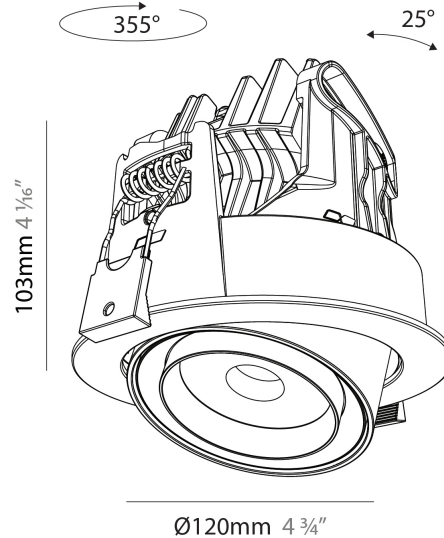

GENERAL

Series: Centriq
Subseries: Centriq Round Flex Adjustable
Partner: Prolicht
Division: Architectural
Installation: Recessed
Product Type: Downlight
Mounting Location: Ceiling
Light Distribution: Adjustable / Downlight

PHYSICAL

Aperture Sizes - Downlights: 2"
Shape: Cylinder
Diameter (mm): 120
Diameter (in): 4 ¾
Height (mm): 103
Height (in): 4 ¼
Min. Recessing Depth (mm): 120
Min. Recessing Depth (in): 4 ¾
Weight (kg): 0.666
Fixture Finish: SSR / BKV / CWI / CRY / HAB / UFT / ITA / RUA / FTG / MYG / LOD / PUS / FRO / FUP / KIA / POP / BLS / SPG / MEY / GOH / CHC / COM / ABZ / JAG / OBR / MOS / ROR
Fixture Material: Aluminum
Cut-out Measurements: Dia. 112mm / 4 7/16"

ELECTRICAL

Lamp Type: LED (Zhaga Standard)
Input Wattage (W): 8.2
Total Output Wattage (W): 7.3
Dimming: Dali Dimming
Driver Included: No
Driver Location: Recessed Housing
Driver Type: Constant Current - Universal
Driver Class: Class 2
Input Voltage (V): 120 - 277
Constant Current (MA): 200

LED

Color Temperature (°K): 2700-6500 Tunable White
Max. Delivered Lumen (lm): 391 - 451
Nominal Lumen (lm): 576 - 664
CRI: >90 CRI
Lamp Life (hrs): 50000

OPTICAL

Beam Angle: 14 - 46
Adjustability: Rotational 350° / Tilt 25°

RATINGS AND CERTIFICATIONS

Certified By: CSA Certified to UL and CSA Standards
IP rating: IP20