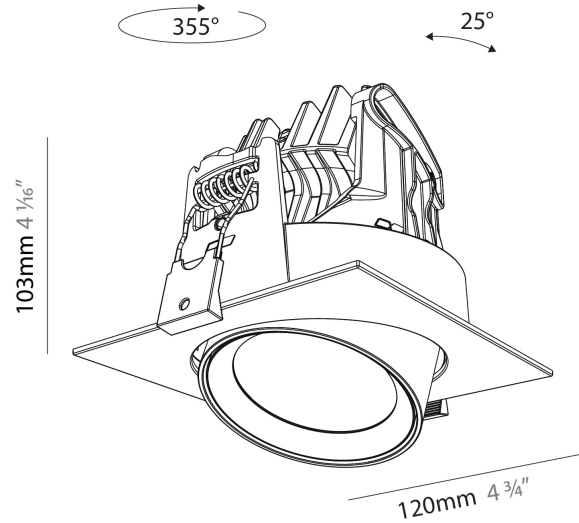

PHYSICAL

Aperture Sizes - Downlights: 2"
Shape: Cylinder
Diameter (mm): 120
Diameter (in): 4 ¾
Length (mm): 120
Length (in): 4 ¾
Height (mm): 105
Height (in): 4 ½
Min. Recessing Depth (mm): 120
Min. Recessing Depth (in): 4 ¾
Weight (kg): 0.665
Diffuser: Lens Pack - No Lens / Opal / Linear Spread Lens / Honeycomb / Spread Lens
Fixture Finish: SSR / BKV / CWI / CRY / HAB / UFT / ITA / RUA / FTG / MYG / LOD / PUS / FRO / FUP / KIA / POP / BLS / SPG / MEY / GOH / CHC / COM / ABZ / JAG / OBR / MOS / ROR
Fixture Material: Aluminum
Cut-out Measurements: Dia. 112mm / 4 7/16"

ELECTRICAL

Lamp Type: LED (Zhaga Standard)
Input Wattage (W): 20.5
Total Output Wattage (W): 18.1
Dimming: Tri-Mode (Non-Dimming and Phase Dimming (120Vac only) and 0-10V Dimming)
Driver Included: No
Driver Location: Recessed Housing
Driver Type: Constant Current - Universal
Driver Class: Class 2
Input Voltage (V): 120 - 277
Constant Current (MA): 500

LED

Color Temperature (°K): 2700 / 3000 / 3500 / 4000
Max. Delivered Lumen (lm): 1432 / 1542 / 1432 / 1636
Nominal Lumen (lm): 1668 / 1797 / 1668 / 1907
CRI: >90 CRI
Lamp Life (hrs): 50000

OPTICAL

Reflector: 10
Adjustability: Rotational 350° / Tilt 25°

RATINGS AND CERTIFICATIONS

Certified By: CSA Certified to UL and CSA Standards
IP rating: IP20