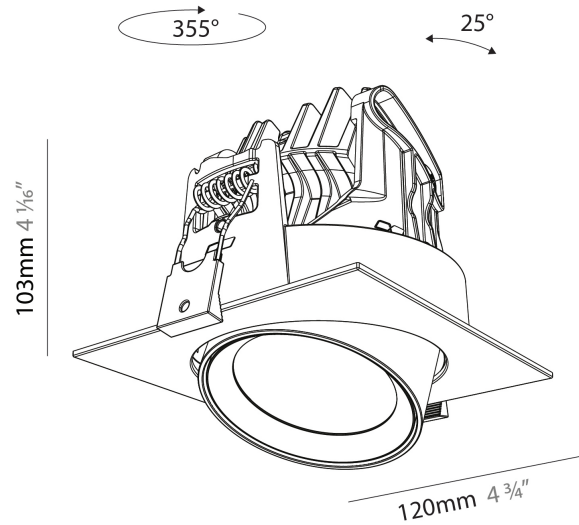

PHYSICAL

Shape: Cylinder
Diameter (mm): 120
Diameter (in): 4 ¾
Length (mm): 120
Length (in): 4 ¾
Height (mm): 105
Height (in): 4 ¼
Min. Recessing Depth (mm): 120
Min. Recessing Depth (in): 4 ¾
Light Distribution: Adjustable / Direct
Weight (kg): 0.665
Diffuser: Lens Pack - No Lens / Opal / Linear Spread Lens / Honeycomb / Spread Lens
Fixture Finish: SSR / BKV / CWI / CRY / HAB / UFT / ITA / RUA / FTG / MYG / LOD / PUS / FRO / FUP / KIA / POP / BLS / SPG / MEY / GOH / GUM / CHC / COM / ABZ / JAG / OBR / MOS / ROR
Fixture Material: Aluminum
Cut-out Measurements: Dia. 112mm / 4 7/16"

ELECTRICAL

Lamp Type: LED (Zhaga Standard)
Input Wattage (W): 27.3
Total Output Wattage (W): 24.5
Dimming: Tri-Mode (Non-Dimming and Phase Dimming (120Vac only) and 0-10V Dimming)
Driver Included: Yes
Driver Location: Recessed Housing
Driver Type: Constant Current - Universal
Driver Class: Class 2
Input Voltage (V): 120 - 277
Constant Current (MA): 700

LED

Color Temperature (°K): 2700 / 3000 / 3500 / 4000
Max. Delivered Lumen (lm): 2434 / 2534 / 2643 / 2768
Nominal Lumen (lm): 2788 / 2903 / 3027 / 3170
CRI: >90 CRI
Lamp Life (hrs): 50000

OPTICAL

Reflector: 20 / 32 / 54
Adjustability: Rotational 350° / Tilt 25°

RATINGS AND CERTIFICATIONS

Certified By: CSA Certified to UL and CSA Standards
IP rating: IP20