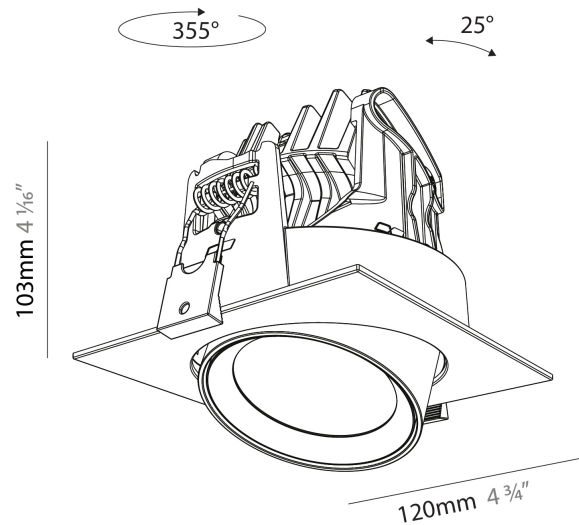

PHYSICAL

Aperture Sizes - Downlights: 2"
Shape: Cylinder
Diameter (mm): 120
Diameter (in): 4 ¾
Length (mm): 120
Length (in): 4 ¾
Height (mm): 105
Height (in): 4 ½
Min. Recessing Depth (mm): 120
Min. Recessing Depth (in): 4 ¾
Weight (kg): 0.665
Diffuser: Lens Pack - No Lens / Opal / Linear Spread Lens / Honeycomb / Spread Lens
Fixture Finish: SSR / BKV / CWI / CRY / HAB / UFT / ITA / RUA / FTG / MYG / LOD / PUS / FRO / FUP / KIA / POP / BLS / SPG / MEY / GOH / CHC / COM / ABZ / JAG / OBR / MOS / ROR
Fixture Material: Aluminum
Cut-out Measurements: Dia. 112mm / 4 7/16"

ELECTRICAL

Lamp Type: LED (Zhaga Standard)
Input Wattage (W): 34
Total Output Wattage (W): 30.9
Dimming: Tri-Mode (Non-Dimming and Phase Dimming (120Vac only) and 0-10V Dimming)
Driver Included: No
Driver Location: Recessed Housing
Driver Type: Constant Current - Universal
Driver Class: Class 2
Input Voltage (V): 120 - 277
Constant Current (MA): 900

LED

Color Temperature (°K): 2700 / 3000 / 3500 / 4000
Max. Delivered Lumen (lm): 2434 / 2534 / 2643 / 2768
Nominal Lumen (lm): 2788 / 2903 / 3027 / 3170
CRI: >90 CRI
Lamp Life (hrs): 50000

OPTICAL

Reflector: 24 / 36 / 54
Adjustability: Rotational 350° / Tilt 25°

RATINGS AND CERTIFICATIONS

Certified By: CSA Certified to UL and CSA Standards
IP rating: IP20