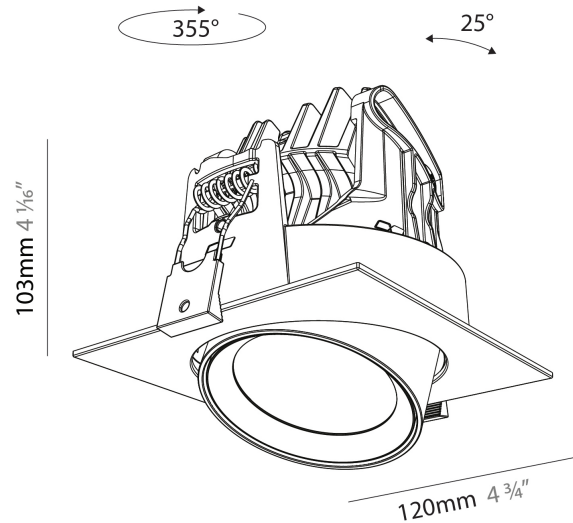

PHYSICAL

Aperture Sizes - Downlights: 2"
Shape: Cylinder
Diameter (mm): 120
Diameter (in): 4 ¾
Length (mm): 120
Length (in): 4 ¾
Height (mm): 105
Height (in): 4 ½
Min. Recessing Depth (mm): 120
Min. Recessing Depth (in): 4 ¾
Weight (kg): 0.665
Diffuser: Lens Pack - No Lens / Opal / Linear Spread Lens / Honeycomb / Spread Lens
Fixture Finish: SSR / BKV / CWI / CRY / HAB / UFT / ITA / RUA / FTG / MYG / LOD / PUS / FRO / FUP / KIA / POP / BLS / SPG / MEY / GOH / CHC / COM / ABZ / JAG / OBR / MOS / ROR
Fixture Material: Aluminum
Cut-out Measurements: Dia. 112mm / 4 7/16"

ELECTRICAL

Lamp Type: LED (Zhaga Standard)
Input Wattage (W): 34
Total Output Wattage (W): 30.9
Dimming: Tri-Mode (Non-Dimming and Phase Dimming (120Vac only) and 0-10V Dimming)
Driver Included: No
Driver Location: Recessed Housing
Driver Type: Constant Current - Universal
Driver Class: Class 2
Input Voltage (V): 120 - 277
Constant Current (MA): 900

LED

Color Temperature (°K): 2700 / 3000 / 3500 / 4000
Max. Delivered Lumen (lm): 2434 / 2534 / 2643 / 2768
Nominal Lumen (lm): 2788 / 2903 / 3027 / 3170
CRI: >90 CRI
Lamp Life (hrs): 50000

OPTICAL

Reflector: 24 / 36 / 54
Adjustability: Rotational 350° / Tilt 25°

RATINGS AND CERTIFICATIONS

Certified By: CSA Certified to UL and CSA Standards
IP rating: IP20