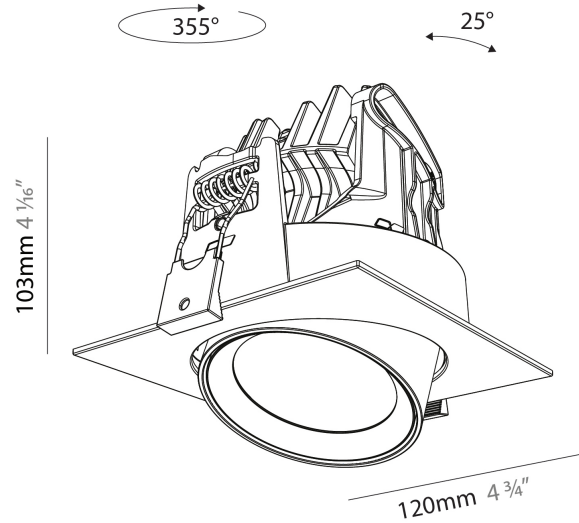

GENERAL

Series: Centriq
Subseries: Centriq Square Adjustable
Brand: Prolicht
Division: Architectural
Mounting Type: Recessed
Mounting Location: Ceiling
Subcategory: Spots

PHYSICAL

Shape: Cylinder
Diameter (mm): 120
Diameter (in): 4 ¾
Length (mm): 120
Length (in): 4 ¾
Height (mm): 105
Height (in): 4 ¼
Min. Recessing Depth (mm): 120
Min. Recessing Depth (in): 4 ¾
Light Distribution: Adjustable / Direct
Weight (kg): 0.665
Diffuser: Lens Pack - No Lens / Opal / Linear Spread Lens / Honeycomb / Spread Lens
Fixture Finish: SSR / BKV / CWI / CRY / HAB / LAG / UFT / ITA / RUA / RUR / MIC / FTG / MYG / TWT / LOD / PUS / FRO / FUP / KIA / POP / BLS / SPG / MEY / GOH / GUM / CHC / COM / ABZ / JAG / OBR / MOS / ROR
Fixture Material: Aluminum
Cut-out Measurements: Dia. 112mm / 4 7/16"

ELECTRICAL

Lamp Type: LED (Zhaga Standard)
Input Wattage (W): 27.4
Total Output Wattage (W): 24.6
Dimming: Dali Dimming
Driver Included: No
Driver Location: Remote
Driver Type: Constant Current - Universal
Driver Class: Class 2
Input Voltage (V): 120 - 277
Constant Current (MA): 700

LED

Color Temperature (°K): 2700-6500 Tunable White
Max. Delivered Lumen (lm): 2058 - 2329
Nominal Lumen (lm): 2497 - 2827
CRI: >90 CRI
Lamp Life (hrs): 50000

OPTICAL

Reflector: 24 / 34 / 54
Adjustability: Rotational 350° / Tilt 25°

RATINGS AND CERTIFICATIONS

Certified By: CSA Certified to UL and CSA Standards
IP rating: IP20