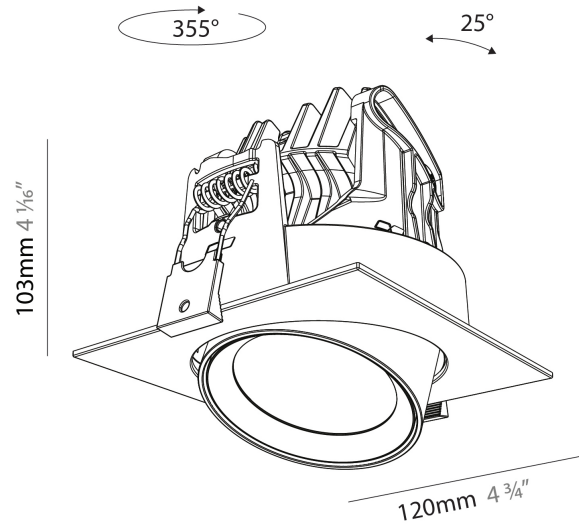

GENERAL

Series: Centriq
Subseries: Centriq Square Adjustable
Partner: Prolicht
Division: Architectural
Installation: Recessed
Product Type: Downlight
Mounting Location: Ceiling
Light Distribution: Adjustable / Downlight

PHYSICAL

Aperture Sizes - Downlights: 2"
Shape: Cylinder
Diameter (mm): 120
Diameter (in): 4 ¾
Length (mm): 120
Length (in): 4 ¾
Height (mm): 105
Height (in): 4 ½
Min. Recessing Depth (mm): 120
Min. Recessing Depth (in): 4 ¾
Weight (kg): 0.665
Diffuser: Lens Pack - No Lens / Opal / Linear Spread Lens / Honeycomb / Spread Lens
Fixture Finish: SSR / BKV / CWI / CRY / HAB / UFT / ITA / RUA / FTG / MYG / LOD / PUS / FRO / FUP / KIA / POP / BLS / SPG / MEY / GOH / CHC / COM / ABZ / JAG / OBR / MOS / ROR
Fixture Material: Aluminum
Cut-out Measurements: Dia. 112mm / 4 7/16"

ELECTRICAL

Lamp Type: LED (Zhaga Standard)
Input Wattage (W): 27.4
Total Output Wattage (W): 24.6
Dimming: Dali Dimming
Driver Included: No
Driver Location: Recessed Housing
Driver Type: Constant Current - Universal
Driver Class: Class 2
Input Voltage (V): 120 - 277
Constant Current (MA): 700

LED

Color Temperature (°K): 2700-6500 Tunable White
Max. Delivered Lumen (lm): 2058 - 2329
Nominal Lumen (lm): 2497 - 2827
CRI: >90 CRI
Lamp Life (hrs): 50000

OPTICAL

Reflector°: 24 / 34 / 54
Adjustability: Rotational 350° / Tilt 25°

RATINGS AND CERTIFICATIONS

Certified By: CSA Certified to UL and CSA Standards
IP rating: IP20