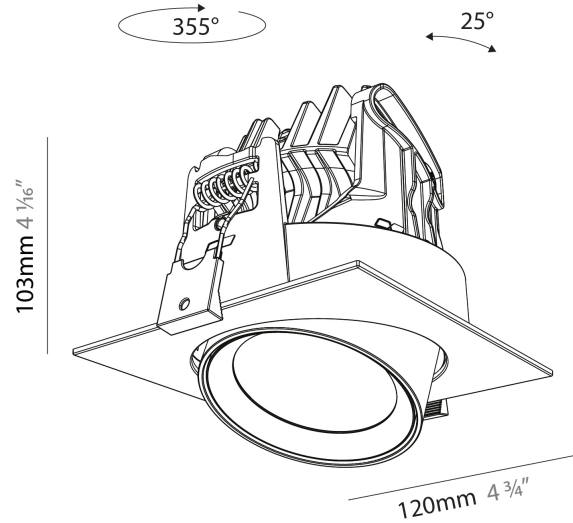

GENERAL

Series: Centriq
Subseries: Centriq Square Adjustable
Brand: Prolicht
Division: Architectural
Mounting Type: Recessed
Mounting Location: Ceiling
Subcategory: Spots

PHYSICAL

Shape: Cylinder
Diameter (mm): 120
Diameter (in): 4 ¾
Length (mm): 120
Length (in): 4 ¾
Height (mm): 105
Height (in): 4 ¼
Min. Recessing Depth (mm): 120
Min. Recessing Depth (in): 4 ¾
Light Distribution: Adjustable / Direct
Weight (kg): 0.665
Diffuser: Lens Pack - No Lens / Opal / Linear Spread Lens / Honeycomb / Spread Lens
Fixture Finish: SSR / BKV / CWI / CRY / HAB / UFT / ITA / RUA / FTG / MYG / LOD / PUS / FRO / FUP / KIA / POP / BLS / SPG / MEY / GOH / GUM / CHC / COM / ABZ / JAG / OBR / MOS / ROR
Fixture Material: Aluminum
Cut-out Measurements: Dia. 112mm / 4 7/16"

ELECTRICAL

Lamp Type: LED (Zhaga Standard)
Input Wattage (W): 27.4
Total Output Wattage (W): 24.6
Dimming: Dali Dimming
Driver Included: No
Driver Location: Remote
Driver Type: Constant Current - Universal
Driver Class: Class 2
Input Voltage (V): 120 - 277
Constant Current (MA): 700

LED

Color Temperature (°K): 2700-6500 Tunable White
Max. Delivered Lumen (lm): 2058 - 2329
Nominal Lumen (lm): 2497 - 2827
CRI: >90 CRI
Lamp Life (hrs): 50000

OPTICAL

Reflector: 24 / 34 / 54
Adjustability: Rotational 350° / Tilt 25°

RATINGS AND CERTIFICATIONS

Certified By: CSA Certified to UL and CSA Standards
IP rating: IP20