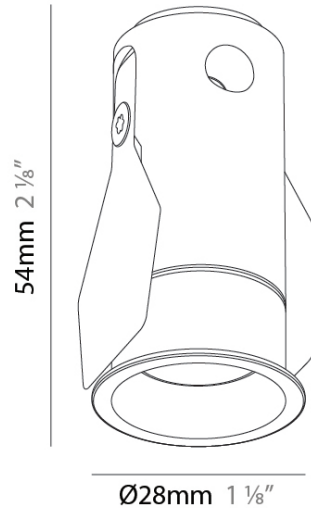

GENERAL

Series: Invader
Partner: Prolicht
Division: Architectural
Installation: Recessed
Product Type: Downlight
Mounting Location: Ceiling
Light Distribution: Direct

PHYSICAL

Aperture Sizes - Downlights: 1"
Shape: Cylinder
Diameter (mm): 28
Diameter (in): 1 1/8"
Height (mm): 54
Height (in): 2 1/8"
Ceiling Thickness (mm): 10-15
Ceiling Thickness (in): 3/8 - 9/16
Fixture Finish: [SSR / BKV / CWI / CRY / HAB / UFT / ITA / RUA / FTG / MYG / LOD / PUS / FRO / FUP / KIA / POP / BLS / SPG / MEY / GOH / CHC / COM / ABZ / JAG / OBR / MOS / ROR](#)
Fixture Material: Aluminum Die Cast

ELECTRICAL

Lamp Type: LED
Input Wattage (W): 4
Total Output Wattage (W): 3.6
Dimming: Tri-Mode (Non-Dimming and Phase Dimming (120Vac only) and 0-10V Dimming)
Driver Included: No
Driver Location: Remote
Driver Type: Constant Current - Universal
Driver Class: Class 2
Input Voltage (V): 120 - 277
Constant Current (MA): 350

LED

Color Temperature (°K): [2700 / 3000 / 3500 / 4000](#)
Max. Delivered Lumen (lm): 252/242 - 271/260 - 315/302 - 290/278
Nominal Lumen (lm): 295 / 317 / 368 / 339
CRI: >90 CRI
Lamp Life (hrs): 80000

OPTICAL

Optic°: 26 / 28

RATINGS AND CERTIFICATIONS

Certified By: CSA Certified to UL and CSA Standards
IP rating: IP40

PROJECT
TYPE
SPECIFIER
QUANTITY
DATE