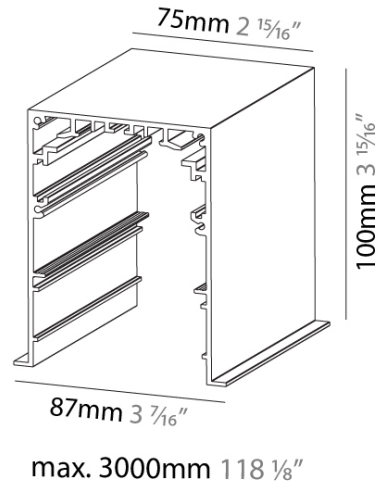

IDAHO 75 RECESSED

A36150-

base number Finishes

PROJECT	
TYPE	
SPECIFIER	
QUANTITY	
DATE	

DESCRIPTION

Idaho 75 System - Recessed - Profile per meter - Max 3000mm / 118 1/8"

1. To build a product code in our configurator select the specify button on the base model # product page
2. To build a manual product code on this datasheet choose from the options listed below in blue font and add the suffix to the base model #

GENERAL

Series: Idaho
Subseries: Idaho 75
Brand: Prolicht
Division: Architectural
Mounting Type: Recessed
Mounting Location: Ceiling

PHYSICAL

Shape: Rectangle
Length (mm): 1000
Length (in): 39 3/8
Width (mm): 87
Width (in): 3 7/16
Height (mm): 100
Height (in): 3 15/16
Weight (kg): 2.36
Weight (lbs): 5.2

Fixture Finish: ANA / SSR / BKV / CWI / CRY / HAB / MSR / UFT / ITA / RUA / OGR / FTG / MYG / RWR / LOD / PUS / FRO / FUP / KIA / POP / BLS / SPG / MEY / GOH / GUM / CHC / COM / ABZ / JAG / OBR / MOS / ROR

Fixture Material: Aluminum

RATINGS AND CERTIFICATIONS

Certified By: Certified for North American Standards
IP rating: IP20