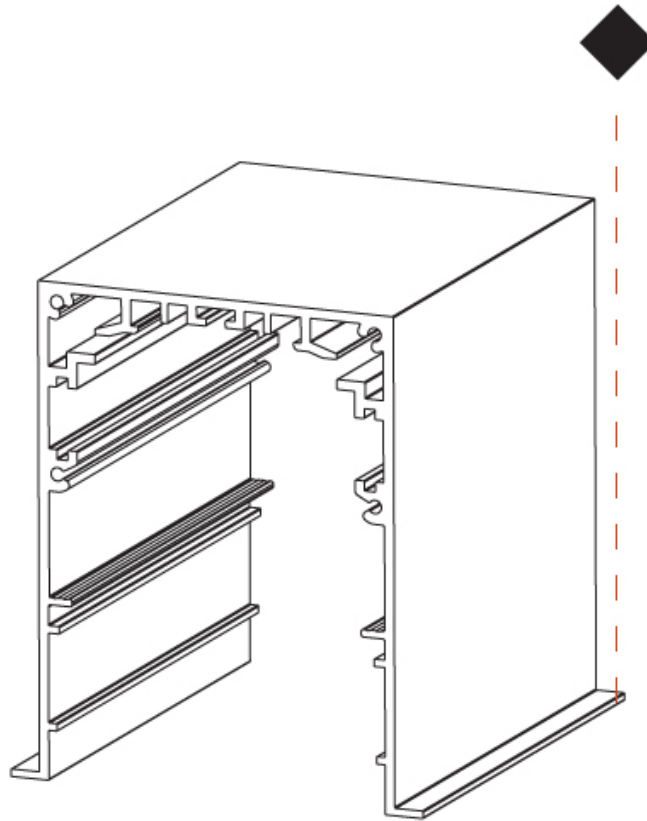

IDAHO 75 RECESSED

A36150-

PROJECT

TYPE

SPECIFIER

QUANTITY

DATE

A