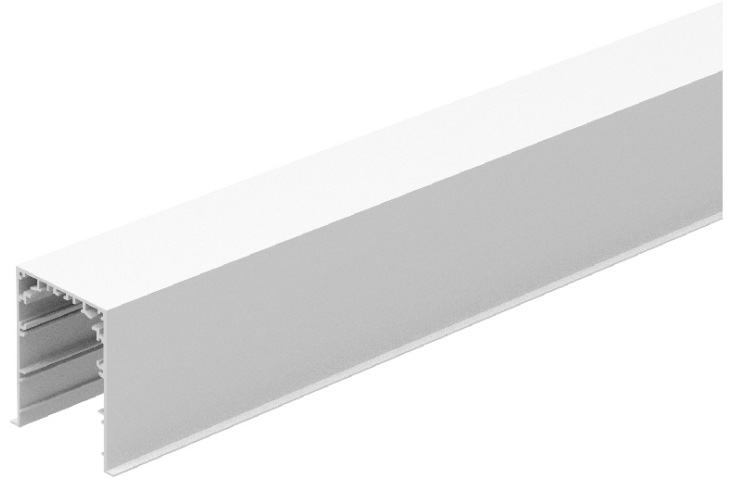

IDAHO 75 RECESSED

A36150-

base number Finishes

PROJECT	
TYPE	
SPECIFIER	
QUANTITY	
DATE	

DESCRIPTION

Idaho 75 System - Recessed - Profile per meter - Max 3000mm / 118 1/8"

1. To build a product code in our configurator select the specify button on the base model # product page
2. To build a manual product code on this datasheet choose from the options listed below in blue font and add the suffix to the base model #

GENERAL

Series: Idaho
Subseries: Idaho 75
Brand: Prolicht
Division: Architectural
Mounting Type: Recessed
Mounting Location: Ceiling

PHYSICAL

Shape: Rectangle
Length (mm): 1000
Length (in): 39 3/8
Width (mm): 87
Width (in): 3 7/16
Height (mm): 100
Height (in): 3 15/16
Weight (kg): 2.36
Weight (lbs): 5.2

Fixture Finish: ANA / SSR / BKV / CWI / CRY / HAB / MSR / UFT / ITA / RUA / OGR / FTG / MYG / RWR / LOD / PUS / FRO / FUP / KIA / POP / BLS / SPG / MEY / GOH / GUM / CHC / COM / ABZ / JAG / OBR / MOS / ROR

Fixture Material: Aluminum

RATINGS AND CERTIFICATIONS

Certified By: Certified for North American Standards
IP rating: IP20