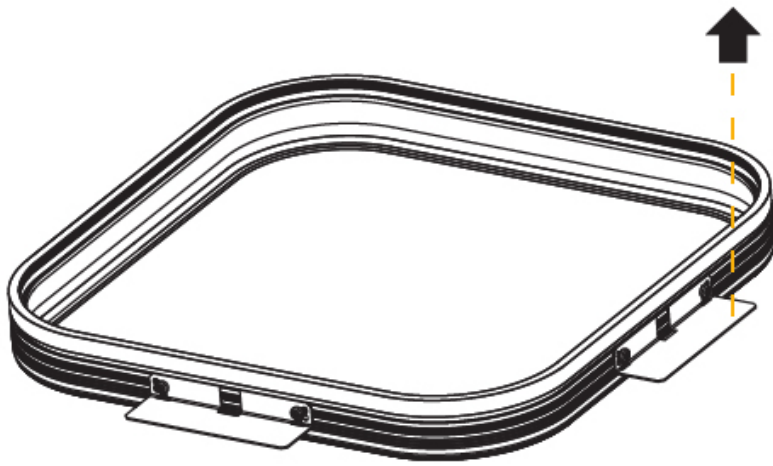

SMOOTHY TRIMLESS

A36548-

PROJECT

TYPE

SPECIFIER

QUANTITY

DATE