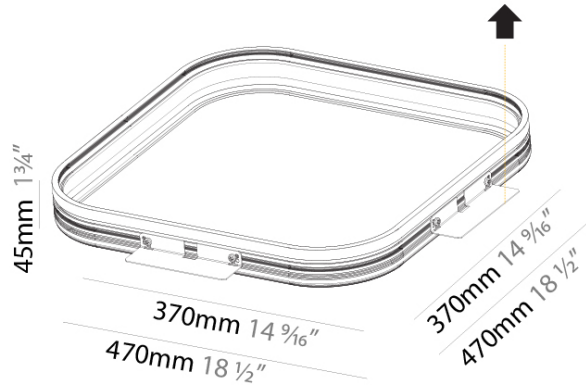

#### DESCRIPTION

Smoothy - Recessing Frame 370mm (Diffuser Flush with Ceiling)

1. To build a product code in our configurator select the specify button on the base model # product page
2. To build a manual product code on this datasheet choose from the options listed below in blue font and add the suffix to the base model #

#### PHYSICAL

Shape: Square  
 Length (mm): 370  
 Length (in): 14 <sup>9</sup>/<sub>16</sub>  
 Width (mm): 370  
 Width (in): 14 <sup>9</sup>/<sub>16</sub>  
 Depth (mm): 45  
 Depth (in): 1 <sup>3</sup>/<sub>4</sub>  
 Ceiling Thickness (mm): 10 / 12.5 / 15 / 25 / 30  
 Ceiling Thickness (in): 3/8 or 1/2 or 9/16 or 1 or 1 3/16  
 Min. Recessing Depth (mm): 200  
 Min. Recessing Depth (in): 7 <sup>7</sup>/<sub>8</sub>  
 Installation Requirement: Ceiling Thickness: 10mm/12.5mm/15mm/25mm/30mm  
 Fixture Material: Aluminum  
 Cut-out Measurements: 405mm / 15 15/16" x 405mm / 15 15/16"

#### RATINGS AND CERTIFICATIONS

Certified By: Certified for North American Standards  
 IP rating: IP20

		
200mm 7 7/8"	405mm x 405mm 15 15/16" x 15 15/16"	10   12 1/2   15   25   30mm 3/8"   1/2"   9/16"   1"   1 3/16"