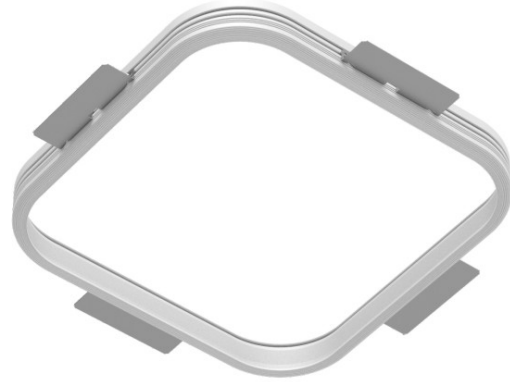

PROJECT	_____
TYPE	_____
SPECIFIER	_____
QUANTITY	_____
DATE	_____

SMOOTHY TRIMLESS

A36548-

base number Ceiling Thickness

DESCRIPTION

Smoothy - Recessing Frame 370mm (Diffuser Flush with Ceiling)

1. To build a product code in our configurator select the specify button on the base model # product page
2. To build a manual product code on this datasheet choose from the options listed below in blue font and add the suffix to the base model #

GENERAL

Series: Smoothy
Brand: Prolicht
Division: Architectural
Mounting Type: Trimless
Mounting Location: Ceiling

PHYSICAL

Shape: Square
Length (mm): 370
Length (in): 14 ⁹/₁₆
Width (mm): 370
Width (in): 14 ⁹/₁₆
Depth (mm): 45
Depth (in): 1 ³/₄
Ceiling Thickness (mm): 10 / 12.5 / 15 / 25 / 30
Ceiling Thickness (in): 3/8 or 1/2 or 9/16 or 1 or 1 3/16
Min. Recessing Depth (mm): 200
Min. Recessing Depth (in): 7 ⁷/₈
Installation Requirement: Ceiling Thickness: 10mm/12.5mm/15mm/25mm/30mm
Fixture Material: Aluminum
Cut-out Measurements: 405mm / 15 15/16" x 405mm / 15 15/16"

ELECTRICAL

Driver Included: No

RATINGS AND CERTIFICATIONS

Certified By: Certified for North American Standards
IP rating: IP20

200mm 7 7/8"	405mm x 405mm 15 15/16" x 15 15/16"	10 | 12 1/2 | 15 | 25 | 30mm 3/8" | 1/2" | 9/16" | 1" | 1 3/16"