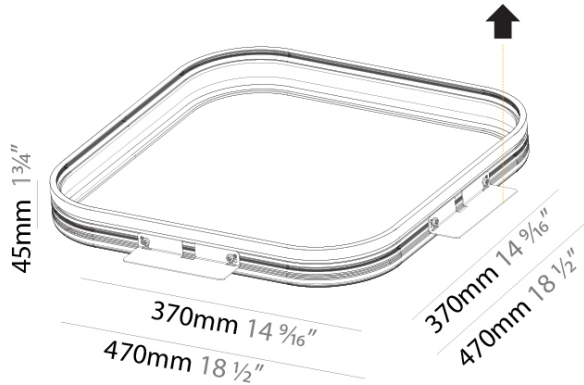

### A36548-

base number            Ceiling Thickness           

**DESCRIPTION**  
Smoothy - Recessing Frame 370mm (Diffuser Flush with Ceiling)

- To build a product code in our configurator select the specify button on the base model # product page
- To build a manual product code on this datasheet choose from the options listed below in blue font and add the suffix to the base model #

**GENERAL**  
 Series: Smoothy \_\_\_\_\_  
 Partner: Prolicht \_\_\_\_\_  
 Division: Architectural \_\_\_\_\_  
 Installation: Trimless \_\_\_\_\_  
 Mounting Location: Ceiling \_\_\_\_\_

**PHYSICAL**  
 Shape: Square \_\_\_\_\_  
 Length (mm): 370 \_\_\_\_\_  
 Length (in): 14 9/16 \_\_\_\_\_  
 Width (mm): 370 \_\_\_\_\_  
 Width (in): 14 9/16 \_\_\_\_\_  
 Depth (mm): 45 \_\_\_\_\_  
 Depth (in): 1 3/4 \_\_\_\_\_  
 Ceiling Thickness (mm): 10 / 12.5 / 15 / 25 / 30 \_\_\_\_\_  
 Ceiling Thickness (in): 3/8 or 1/2 or 9/16 or 1 or 1 3/16 \_\_\_\_\_  
 Min. Recessing Depth (mm): 200 \_\_\_\_\_  
 Min. Recessing Depth (in): 7 7/8 \_\_\_\_\_  
 Installation Requirement: Ceiling Thickness: 10mm/12.5mm/15mm/25mm/30mm \_\_\_\_\_  
 Fixture Material: Aluminum \_\_\_\_\_  
 Cut-out Measurements: 405mm / 15 15/16" x 405mm / 15 15/16" \_\_\_\_\_

**ELECTRICAL**  
 Driver Included: No \_\_\_\_\_

**RATINGS AND CERTIFICATIONS**  
 Certified By: Certified for North American Standards \_\_\_\_\_  
 IP rating: IP20 \_\_\_\_\_

		
200mm 7 7/8"	405mm x 405mm 15 15/16" x 15 15/16"	10   12 1/2   15   25   30mm 3/8"   1/2"   9/16"   1"   1 3/16"