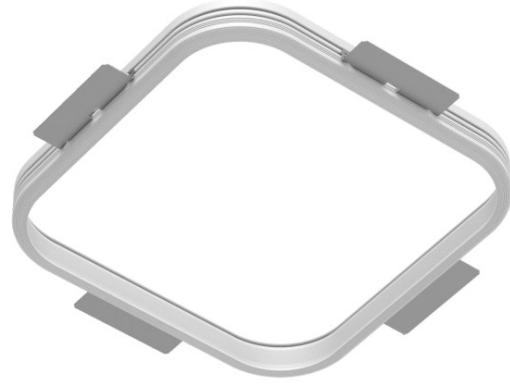

PROJECT	_____
TYPE	_____
SPECIFIER	_____
QUANTITY	_____
DATE	_____

SMOOTHY TRIMLESS

A36548-

base number   Ceiling Thickness

DESCRIPTION
Smoothy - Recessing Frame 370mm (Diffuser Flush with Ceiling)

1. To build a product code in our configurator select the specify button on the base model # product page
2. To build a manual product code on this datasheet choose from the options listed below in blue font and add the suffix to the base model #

GENERAL
Series: Smoothy _____
Partner: Prolicht _____
Division: Architectural _____
Installation: Trimless _____
Mounting Location: Ceiling _____

PHYSICAL
Shape: Square _____
Length (mm): 370 _____
Length (in): 14 9/16 _____
Width (mm): 370 _____
Width (in): 14 9/16 _____
Depth (mm): 45 _____
Depth (in): 1 3/4 _____
Ceiling Thickness (mm): 10 / 12.5 / 15 / 25 / 30 _____
Ceiling Thickness (in): 3/8 or 1/2 or 9/16 or 1 or 1 3/16 _____
Min. Recessing Depth (mm): 200 _____
Min. Recessing Depth (in): 7 7/8 _____
Installation Requirement: Ceiling Thickness: 10mm/12.5mm/15mm/25mm/30mm _____
Fixture Material: Aluminum _____
Cut-out Measurements: 405mm / 15 15/16" x 405mm / 15 15/16" _____

ELECTRICAL
Driver Included: No _____

RATINGS AND CERTIFICATIONS
Certified By: Certified for North American Standards _____
IP rating: IP20 _____

200mm 7 7/8"	405mm x 405mm 15 15/16" x 15 15/16"	10 | 12 1/2 | 15 | 25 | 30mm 3/8" | 1/2" | 9/16" | 1" | 1 3/16"