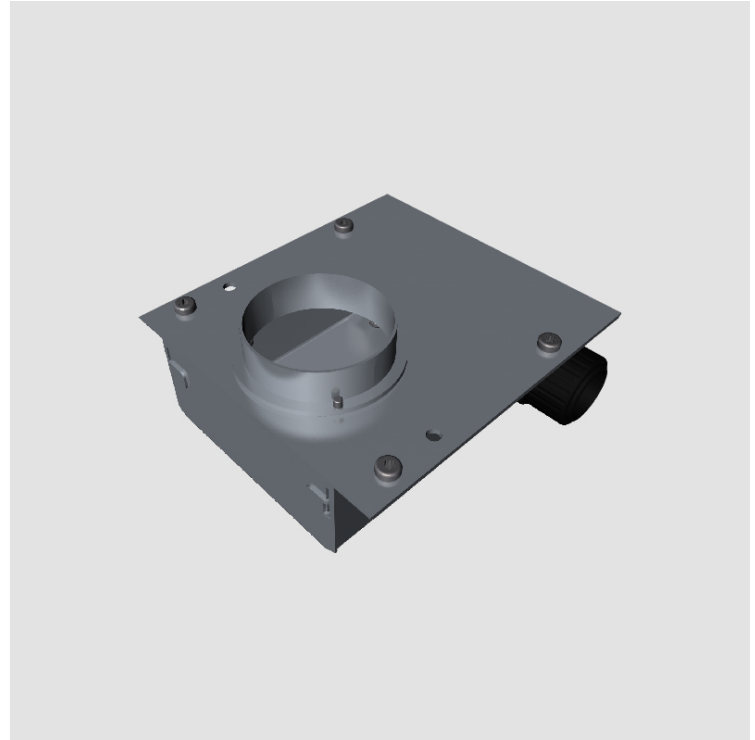

DELIGHT LOLLIPOP ROUND RECESSED

A3658100

base number

DESCRIPTION

Lollipop Round/Square - Recessed Wall Housing 130X120Mm

1. To build a product code in our configurator select the specify button on the base model # product page
2. To build a manual product code on this datasheet choose from the options listed below in blue font and add the suffix to the base model #

GENERAL

Series: Delight

Subseries: Delight Lollipop Round

Partner: Prolicht

Division: Architectural

Installation: Recessed

Mounting Location: Wall

PHYSICAL

Shape: Rectangle

Length (mm): 130

Length (in): 5 ¹/₈

Width (mm): 120

Width (in): 4 ³/₄

Height (mm): 55

Height (in): 2 ³/₁₆

Fixture Material: Metal

ELECTRICAL

Driver Included: No

RATINGS AND CERTIFICATIONS

Certified By: CSA Certified to UL and CSA Standards

IP rating: IP20