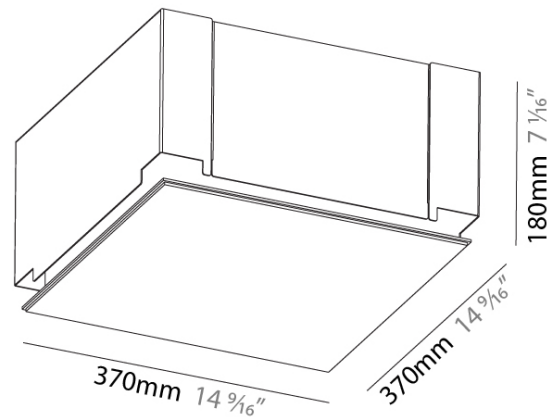

PHYSICAL

Shape: Square
Length (mm): 370
Length (in): 14 9/16
Width (mm): 370
Width (in): 14 9/16
Height (mm): 180
Height (in): 7 1/16
Ceiling Thickness (mm): 10 / 12.5 / 15 / 25 / 30
Ceiling Thickness (in): 3/8 or 1/2 or 9/16 or 1 or 1 3/16
Min. Recessing Depth (mm): 200
Min. Recessing Depth (in): 7 7/8
Light Distribution: Direct
Diffuser: PMMA - Opal
Fixture Finish: SSR / BKV / CWI / CRY / HAB / UFT / ITA / RUA / FTG / MYG / LOD / PUS / FRO / FUP / KIA / POP / BLS / SPG / MEY / GOH / GUM / CHC / COM / ABZ / JAG / OBR / MOS / ROR
Fixture Material: Extruded Aluminum / Steel
Cable Details: 405mm 15 15/16" x 405mm / 15 15/16"
Upon Request: Unique Sizes Unique Ceiling Thickness Unique Mounting Depth Spot Inserts

ELECTRICAL

Lamp Type: LED (Zhaga Standard)
Input Wattage (W): 12.4
Total Output Wattage (W): 10.8
Dimming: Tri-Mode (Non-Dimming and Phase Dimming (120Vac only) and 0-10V Dimming)
Driver Included: Yes
Driver Location: Integrated
Driver Type: Constant Current - Universal
Driver Class: Class 2
Input Voltage (V): 120 - 277
Constant Current (MA): 350

LED

Color Temperature (°K): 3000 / 3500 / 4000
Max. Delivered Lumen (lm): 1090 / 1107 / 1130
CRI: >80 CRI
Efficiency (%): 0.651
Lamp Life (hrs): 50000
Upon Request: RGB-W Tunable White Special Color Temperature CRI90

RATINGS AND CERTIFICATIONS

Certified By: Certified for North American Standards
IP rating: IP20