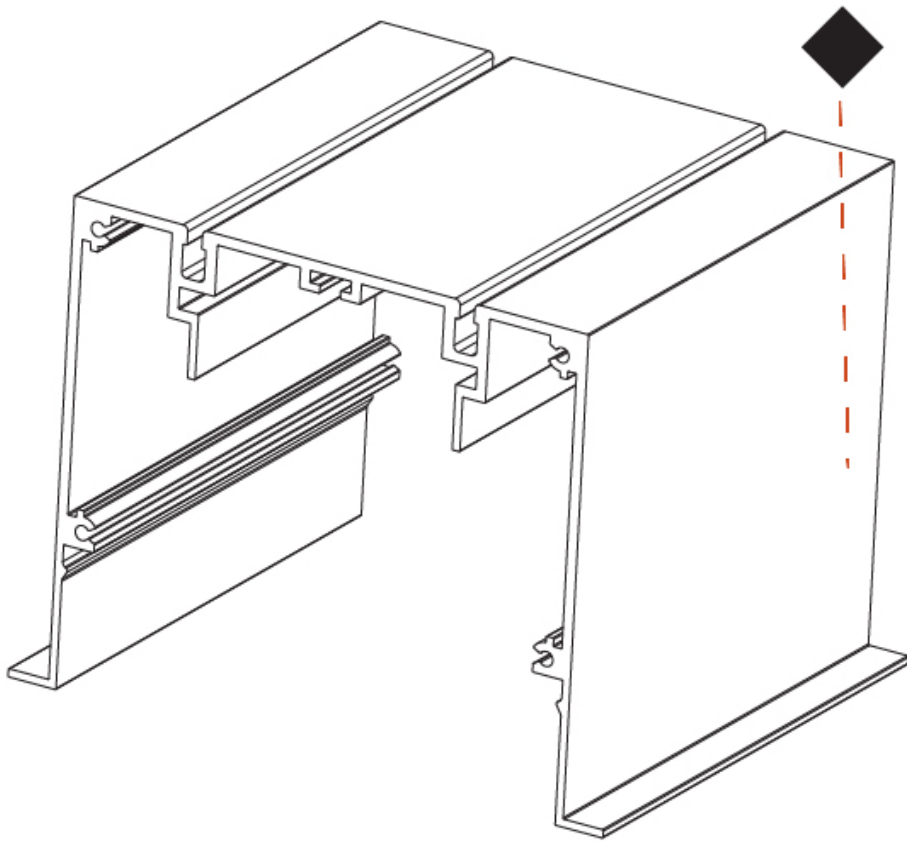

IDAHO 100 RECESSED

A37294-

PROJECT _____

TYPE _____

SPECIFIER _____

QUANTITY _____

DATE _____

A