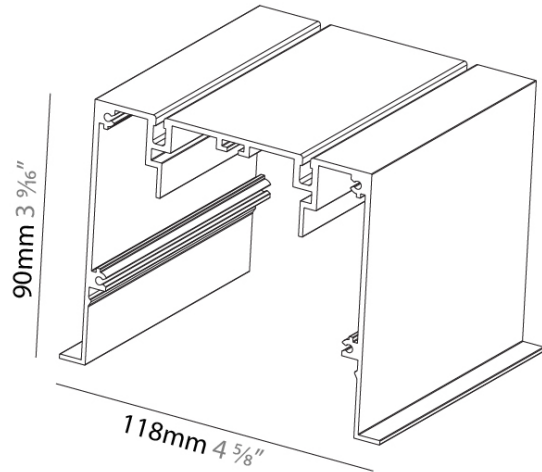

IDAHO 100 RECESSED

A37294-

base number   Finishes

PROJECT	_____
TYPE	_____
SPECIFIER	_____
QUANTITY	_____
DATE	_____

DESCRIPTION

Idaho 100 System - Recessed - Profile per meter - Max 3000mm / 118 1/8"

1. To build a product code in our configurator select the specify button on the base model # product page
2. To build a manual product code on this datasheet choose from the options listed below in blue font and add the suffix to the base model #

GENERAL

Series: Idaho _____
Subseries: Idaho 100 _____
Partner: Prolicht _____
Division: Architectural _____
Installation: Recessed _____
Mounting Location: Ceiling _____

PHYSICAL

Shape: Rectangle _____
Length (mm): 1000 _____
Length (in): 39 3/8 _____
Width (mm): 118 _____
Width (in): 4 5/8 _____
Height (mm): 90 _____
Height (in): 3 9/16 _____
Weight (kg): 2.27 _____
Weight (lbs): 5 _____

Fixture Finish: ANA / SSR / BKV / CWI / CRY / HAB / MSR / UFT / ITA / RUA / OGR / FTG / MYG / RWR / LOD / PUS / FRO / FUP / KIA / POP / BLS / SPG / MEY / GOH / CHC / COM / ABZ / JAG / OBR / MOS / ROR

Fixture Material: Aluminum

RATINGS AND CERTIFICATIONS

Certified By: Certified for North American Standards _____
IP rating: IP20 _____

max. 3000mm 118 1/8"