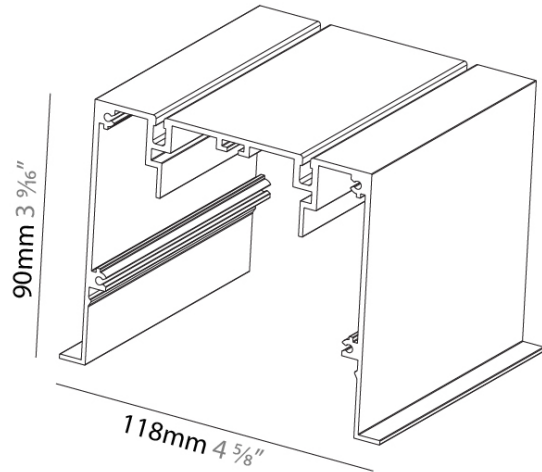

IDAHO 100 RECESSED

A37294-

base number   Finishes

PROJECT	_____
TYPE	_____
SPECIFIER	_____
QUANTITY	_____
DATE	_____

DESCRIPTION

Idaho 100 System - Recessed - Profile per meter - Max 3000mm / 118 1/8"

1. To build a product code in our configurator select the specify button on the base model # product page
2. To build a manual product code on this datasheet choose from the options listed below in blue font and add the suffix to the base model #

GENERAL

Series: Idaho _____
Subseries: Idaho 100 _____
Brand: Prolicht _____
Division: Architectural _____
Mounting Type: Recessed _____
Mounting Location: Ceiling _____

PHYSICAL

Shape: Rectangle _____
Length (mm): 1000 _____
Length (in): 39 3/8 _____
Width (mm): 118 _____
Width (in): 4 5/8 _____
Height (mm): 90 _____
Height (in): 3 9/16 _____
Weight (kg): 2.27 _____
Weight (lbs): 5 _____

Fixture Finish: ANA / SSR / BKV / CWI / CRY / HAB / MSR / UFT / ITA / RUA / OGR / FTG / MYG / RWR / LOD / PUS / FRO / FUP / KIA / POP / BLS / SPG / MEY / GOH / GUM / CHC / COM / ABZ / JAG / OBR / MOS / ROR

Fixture Material: Aluminum

RATINGS AND CERTIFICATIONS

Certified By: Certified for North American Standards _____
IP rating: IP20 _____

max. 3000mm 118 1/8"