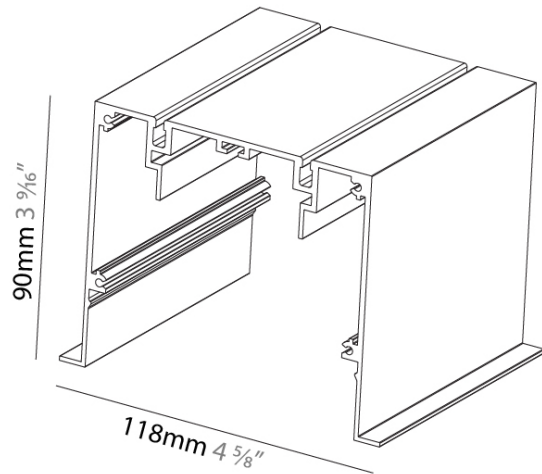

IDAHO 100 RECESSED

A37294-

base number   Finishes

PROJECT	_____
TYPE	_____
SPECIFIER	_____
QUANTITY	_____
DATE	_____

DESCRIPTION

Idaho 100 System - Recessed - Profile per meter - Max 3000mm / 118 1/8"

1. To build a product code in our configurator select the specify button on the base model # product page
2. To build a manual product code on this datasheet choose from the options listed below in blue font and add the suffix to the base model #

GENERAL

Series: Idaho _____
Subseries: Idaho 100 _____
Partner: Prolicht _____
Division: Architectural _____
Installation: Recessed _____
Mounting Location: Ceiling _____

PHYSICAL

Shape: Rectangle _____
Length (mm): 1000 _____
Length (in): 39 3/8 _____
Width (mm): 118 _____
Width (in): 4 5/8 _____
Height (mm): 90 _____
Height (in): 3 9/16 _____
Weight (kg): 2.27 _____
Weight (lbs): 5 _____

Fixture Finish: ANA / SSR / BKV / CWI / CRY / HAB / MSR / UFT / ITA / RUA / OGR / FTG / MYG / RWR / LOD / PUS / FRO / FUP / KIA / POP / BLS / SPG / MEY / GOH / CHC / COM / ABZ / JAG / OBR / MOS / ROR

Fixture Material: Aluminum

RATINGS AND CERTIFICATIONS

Certified By: Certified for North American Standards _____
IP rating: IP20 _____

max. 3000mm 118 1/8"