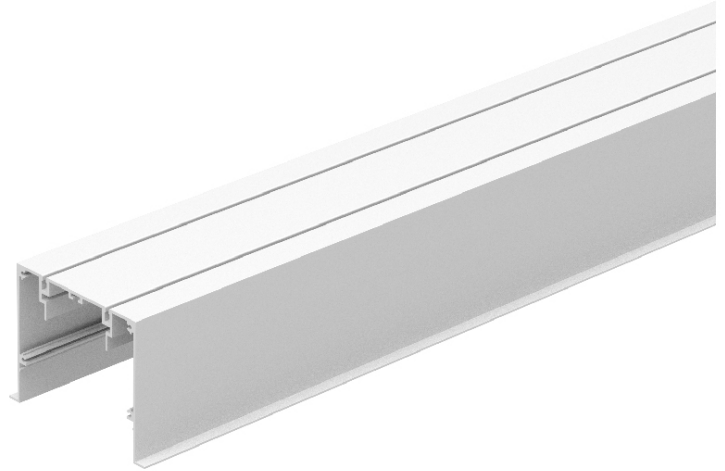

IDAHO 100 RECESSED

A37294-

base number   Finishes

PROJECT	_____
TYPE	_____
SPECIFIER	_____
QUANTITY	_____
DATE	_____

DESCRIPTION

Idaho 100 System - Recessed - Profile per meter - Max 3000mm / 118 1/8"

1. To build a product code in our configurator select the specify button on the base model # product page
2. To build a manual product code on this datasheet choose from the options listed below in blue font and add the suffix to the base model #

GENERAL

Series: Idaho _____
Subseries: Idaho 100 _____
Partner: Prolicht _____
Division: Architectural _____
Installation: Recessed _____
Mounting Location: Ceiling _____

PHYSICAL

Shape: Rectangle _____
Length (mm): 1000 _____
Length (in): 39 3/8 _____
Width (mm): 118 _____
Width (in): 4 5/8 _____
Height (mm): 90 _____
Height (in): 3 9/16 _____
Weight (kg): 2.27 _____
Weight (lbs): 5 _____

Fixture Finish: ANA / SSR / BKV / CWI / CRY / HAB / MSR / UFT / ITA / RUA / OGR / FTG / MYG / RWR / LOD / PUS / FRO / FUP / KIA / POP / BLS / SPG / MEY / GOH / CHC / COM / ABZ / JAG / OBR / MOS / ROR

Fixture Material: Aluminum

RATINGS AND CERTIFICATIONS

Certified By: Certified for North American Standards _____
IP rating: IP20 _____

max. 3000mm 118 1/8"