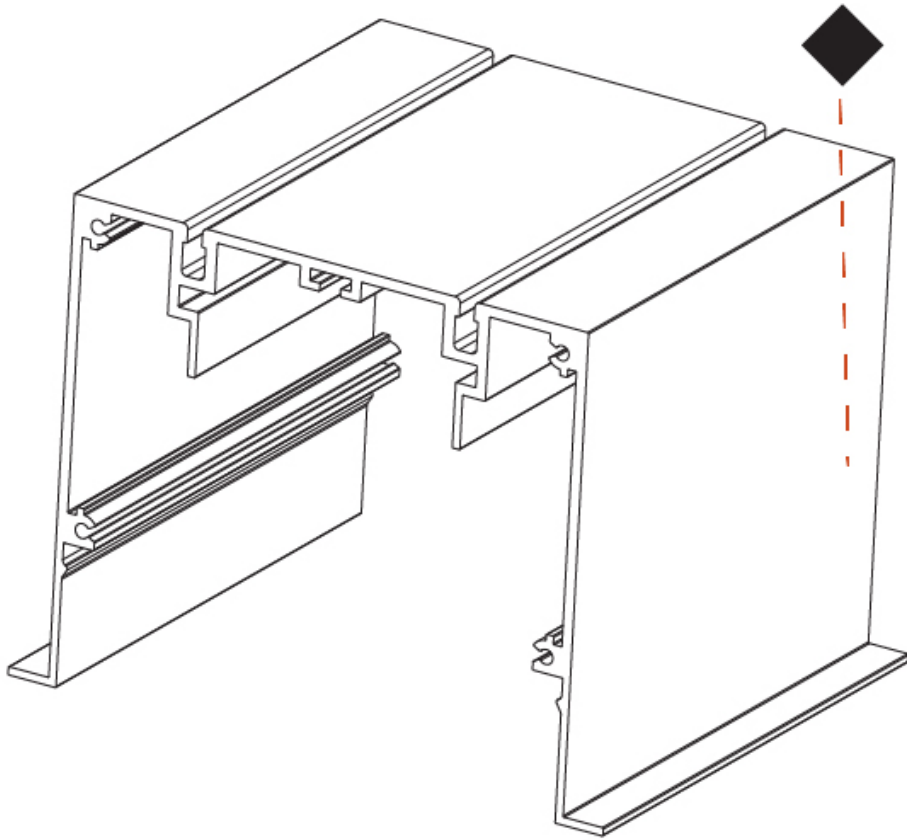

A37294-

PROJECT

TYPE

SPECIFIER

QUANTITY

DATE

A