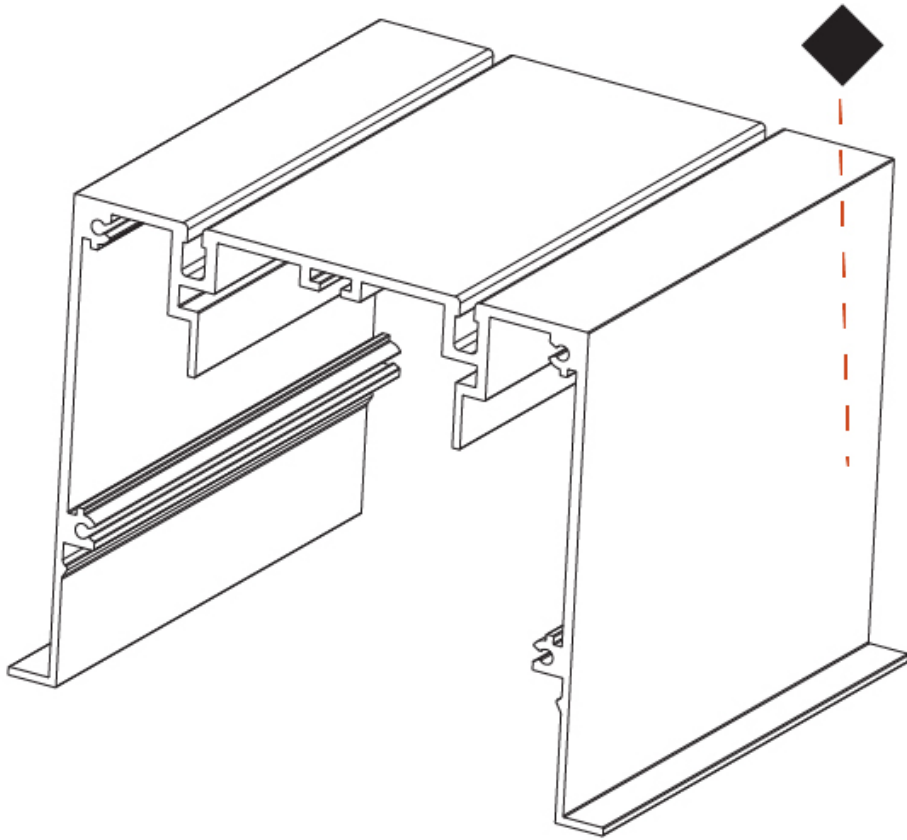

A37294-

PROJECT _____

TYPE _____

SPECIFIER _____

QUANTITY _____

DATE _____

A