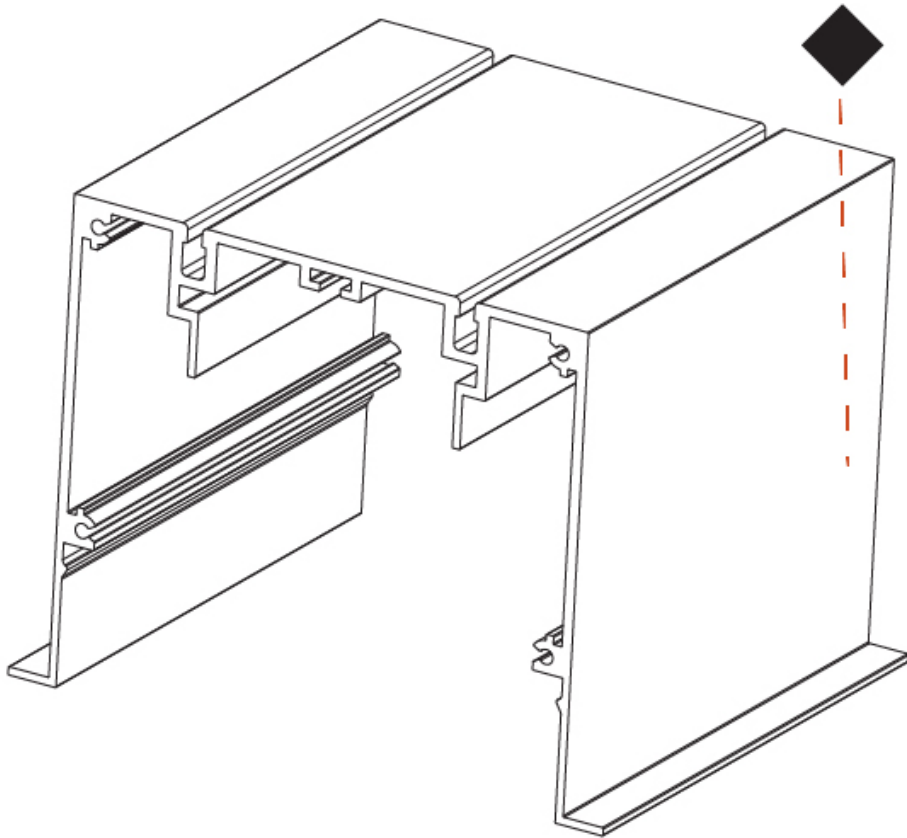

IDAHO 100 RECESSED

A37294-

PROJECT

TYPE

SPECIFIER

QUANTITY

DATE

A