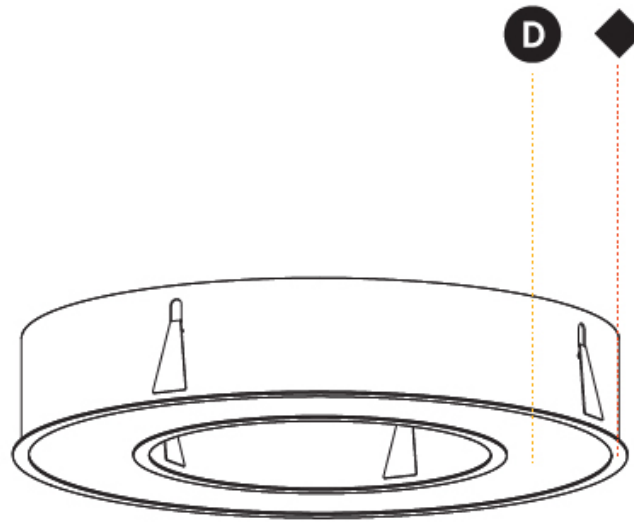

GLORIOUS 150 RECESSED

A37500-

PROJECT _____

TYPE _____

SPECIFIER _____

QUANTITY _____

DATE _____