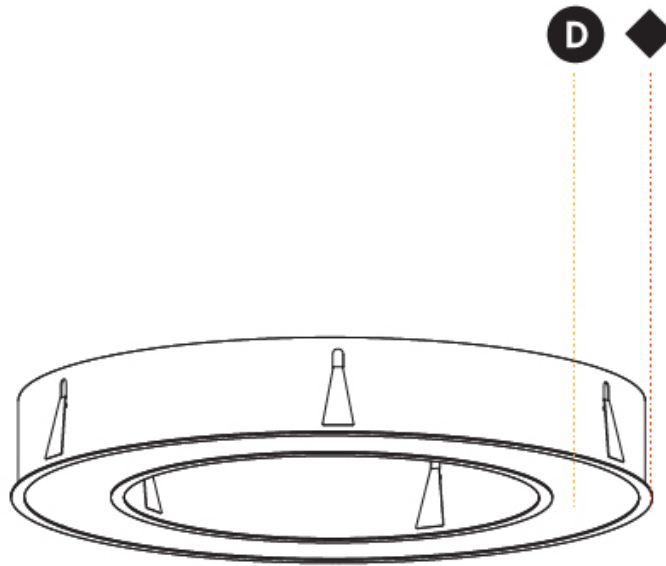

A37505-

PROJECT _____

TYPE _____

SPECIFIER _____

QUANTITY _____

DATE _____