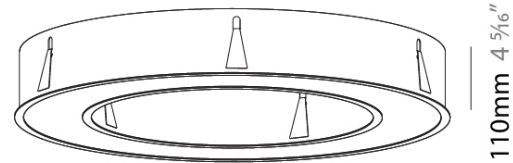

GENERAL

Series: Glorious
Subseries: Glorious 150
Partner: Prolicht
Division: Architectural
Installation: Recessed
Product Type: Ceiling Recessed
Mounting Location: Ceiling
Light Distribution: Direct

PHYSICAL

Shape: Round
Diameter (mm): 970
Diameter (in): 38 3/16
Height (mm): 110
Height (in): 4 5/16
Min. Recessing Depth (mm): 120
Min. Recessing Depth (in): 4 3/4
Weight (kg): 11.164
Weight (lbs): 24.61
Diffuser: PMMA - Opal or Micro-Prism
Fixture Finish: SSR / BKV / CWI / CRY / HAB / UFT / ITA / RUA / FTG / MYG / LOD / PUS / FRO / FUP / KIA / POP / BLS / SPG / MEY / GOH / CHC / COM / ABZ / JAG / OBR / MOS / ROR
Fixture Material: PMMA / Aluminum
Cut-out Measurements: Dia. 960mm / 37 13/16"

ELECTRICAL

Lamp Type: LED (Zhaga Standard)
Input Wattage (W): 44.1
Total Output Wattage (W): 36 / 28.8 (3500K)
Dimming: 0-10V Dimming / Phase Dimming (120Vac Only)
Driver Included: Yes
Driver Location: Integrated
Driver Type: Constant Current - 120 / 277Vac
Driver Class: Class 2
Input Voltage (V): 120 - 277
Constant Current (MA): 350 / 900 (3500K)

LED

Color Temperature (°K): 2700 / 3000 / 3500 / 4000
Max. Delivered Lumen (lm): Max 4008
Nominal Lumen (lm): Max 6045
CRI: >90 CRI
Efficiency (%): 65
Lamp Life (hrs): 50000

RATINGS AND CERTIFICATIONS

Certified By: Certified for North American Standards
IP rating: IP20

110mm 4 5/16"

Ø 628mm 24 3/4"

Ø 970mm 38 3/16"

960mm x 640mm
37 13/16" x 25 3/16"

120mm
4 3/4"

10 - 15mm
3/8" - 9/16"