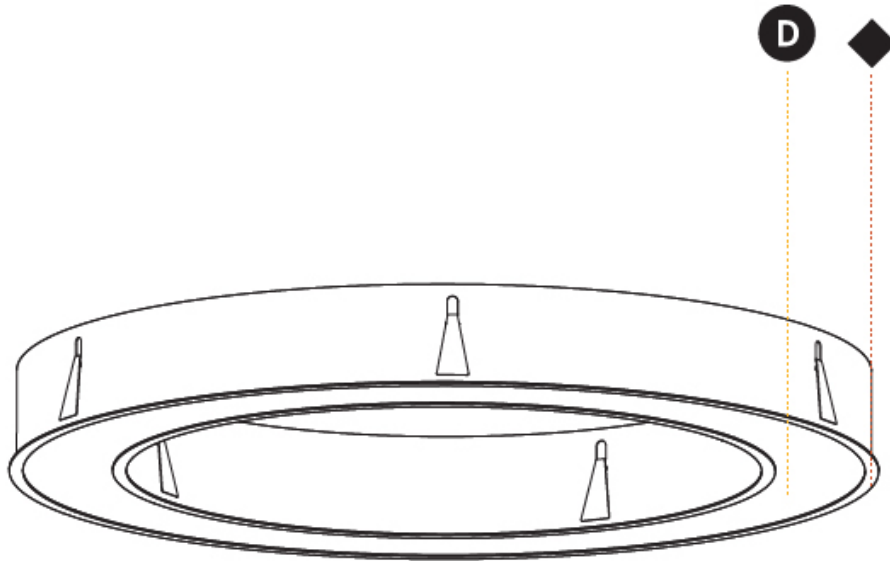

Shape: Round
Diameter (mm): 1270
Diameter (in): 50
Height (mm): 110
Height (in): 4 5/16
Min. Recessing Depth (mm): 120
Min. Recessing Depth (in): 4 3/4
Weight (kg): 15.446
Weight (lbs): 34.05
Diffuser: PMMA - Opal or Micro-Prism
Fixture Finish: SSR / BKV / CWI / CRY / HAB / UFT / ITA / RUA / FTG / MYG / LOD / PUS / FRO / FUP / KIA / POP / BLS / SPG / MEY / GOH / CHC / COM / ABZ / JAG / OBR / MOS / ROR
Fixture Material: PMMA / Aluminum
Cut-out Measurements: Dia. 1260mm / 49 5/8"

1260mm x 940mm 49 5/8" x 37"	120mm 4 3/8"	10 - 15mm 3/8" - 9/16"	

GLORIOUS 150 RECESSED

A37507-

PROJECT _____

TYPE _____

SPECIFIER _____

QUANTITY _____

DATE _____