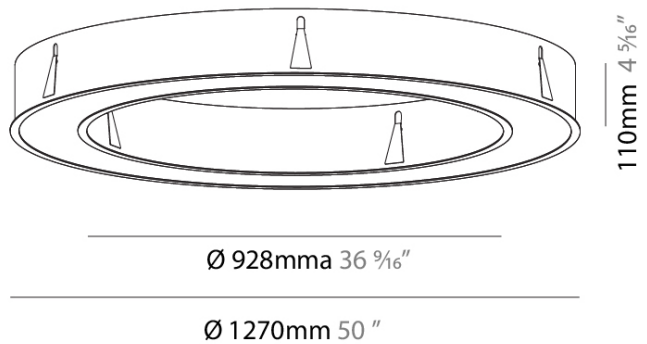

GENERAL

Series: Glorious
Subseries: Glorious 150
Partner: Prolicht
Division: Architectural
Installation: Recessed
Product Type: Ceiling Recessed
Mounting Location: Ceiling
Light Distribution: Direct

PHYSICAL

Shape: Round
Diameter (mm): 1270
Diameter (in): 50
Height (mm): 110
Height (in): 4 5/16
Min. Recessing Depth (mm): 120
Min. Recessing Depth (in): 4 3/4
Weight (kg): 15.446
Weight (lbs): 34.05
Diffuser: PMMA - Opal or Micro-Prism
Fixture Finish: SSR / BKV / CWI / CRY / HAB / UFT / ITA / RUA / FTG / MYG / LOD / PUS / FRO / FUP / KIA / POP / BLS / SPG / MEY / GOH / CHC / COM / ABZ / JAG / OBR / MOS / ROR
Fixture Material: PMMA / Aluminum
Cut-out Measurements: Dia. 1260mm / 49 5/8"

ELECTRICAL

Lamp Type: LED (Zhaga Standard)
Input Wattage (W): 58.7
Total Output Wattage (W): 48 / 38.4 (3500K)
Dimming: 0-10V Dimming / Phase Dimming (120Vac Only)
Driver Included: Yes
Driver Location: Integrated
Driver Type: Constant Current - 120 / 277Vac
Driver Class: Class 2
Input Voltage (V): 120 - 277
Constant Current (MA): 350 / 600 (3500K)

LED

Color Temperature (°K): 2700 / 3000 / 3500 / 4000
Max. Delivered Lumen (lm): Max 5345
Nominal Lumen (lm): Max 8060
CRI: >90 CRI
Efficiency (%): 65
Lamp Life (hrs): 50000

RATINGS AND CERTIFICATIONS

Certified By: Certified for North American Standards
IP rating: IP20

1260mm x 940mm 49 5/8" x 37"	120mm 4 3/8"	10 - 15mm 3/8" - 9/16"