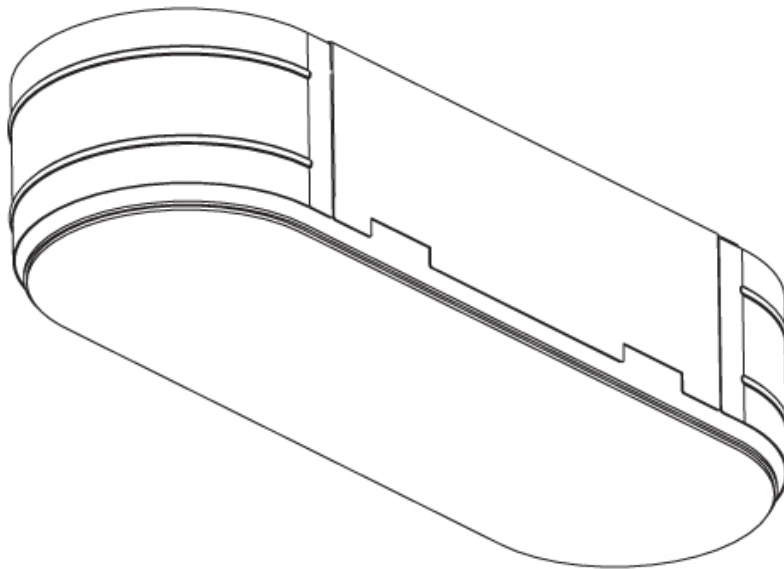

SPECIFIER

QUANTITY

DATE

LEGEND

	floor-mounted		pivotable		special LED (upon request) RGB, RGBW, tunable, gold+, meat+, art+, fashion+
	wall and ceiling: recessed and surface mounted		rotating		warm dim / natural dimming LED
	ceiling-mounted and wall-mounted		illuminate tilted		rechargeable battery powered
	wall-mounted		color of suspension cable		fixture with natural vivid LED (upon request)
	omni-directional light distribution		length of suspension cable		color rendering index
	direct light distribution		reflector degree selection		color temperature
	direct/indirect light distribution		super spot		lumen (luminous flux)
	indirect light distribution		lens		efficacy (lumens per watt)
	asymmetric light distribution		lens pack		Unified Glare Rating (UGR) range from 5-40
	aura light distribution		shine ring		marine grade (AISI 316 stainless steel)
	round wall or ceiling cut-out		integrated shine ring with diffuser		walk on
	square wall or ceiling cut-out		free individual colors 01-29		drive on
	the supplied jig specifies the cutout dimensions		individual colors: 00 (free of charge), 01-25 (extra charge)		Dark Sky Compliance
	minimum distance (meters) lamp - object		luminaire part to be colored (F1)		Americans with Disabilities Act (less than 4" off the wall located between 27"-84" from floor)
	recessed depth		luminaire part to be colored (F2)		lamp protected against explosion
	ceiling thickness in mm		luminaire part to be colored (F3)		blown glass using traditional methods by master glass blower
	ceiling thickness selection		luminaire part to be colored (F4)		acoustic material
	dimmable DP (phase), DV (0-10V), DD (dali), DS (step-dim)		luminaire part to be colored (F5)		protection class I, protection insulation
	included or excluded LED driver/transformer/control gear		color of 3-circuit adaptor		protection class II, protection insulation
	separately switchable		indirect diffuser		ETL Certified to UL and CSA Standards
	sensor		direct diffuser		UL Certified to UL and CSA Standards
	remote control		ball-proof (upon request)		CSA Certified to UL and CSA Standards
	available upon request		accessory		Certified for North American Standards