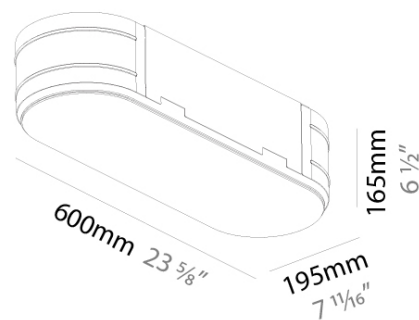

GENERAL

Series: Smoothy
Subseries: Smoothline
Partner: Prolicht
Division: Architectural
Installation: Trimless
Product Type: Ceiling Recessed
Mounting Location: Ceiling
Light Distribution: Direct

PHYSICAL

Shape: Oval
Length (mm): 600
Length (in): 23 5/8
Width (mm): 195
Width (in): 7 11/16
Depth (mm): 165
Depth (in): 6 1/2
Ceiling Thickness (mm): 10 / 12.5 / 15 / 25 / 30
Ceiling Thickness (in): 3/8 or 1/2 or 9/16 or 1 or 1 3/16
Min. Recessing Depth (mm): 180
Min. Recessing Depth (in): 7 1/16
Weight (kg): 3.8
Weight (lbs): 7.6
Diffuser: PMMA - Opal
Fixture Material: Extruded Aluminum / Steel
Cut-out Measurements: 635mm / 25" x 230mm / 9 1/16"
Upon Request: Unique Sizes Unique Ceiling Thickness Unique Mounting Depth Spot Inserts

ELECTRICAL

Lamp Type: LED (Zhaga Standard)
Input Wattage (W): 20.5
Total Output Wattage (W): 18
Dimming: Tri-Mode (Non-Dimming and Phase Dimming (120Vac only) and 0-10V Dimming)
Driver Included: Yes
Driver Location: Integrated
Driver Type: Constant Current - Universal
Driver Class: Class 2
Input Voltage (V): 120 - 277
Constant Current (mA): 500

LED

Color Temperature (°K): 3000 / 4000
Max. Delivered Lumen (lm): 1560 / 1710
CRI: >80 CRI
Lamp Life (hrs): 50000
Upon Request: Other CCT available

RATINGS AND CERTIFICATIONS

Certified By: Certified for North American Standards
IP rating: IP20

PROJECT _____

TYPE _____

SPECIFIER _____

QUANTITY _____

DATE _____