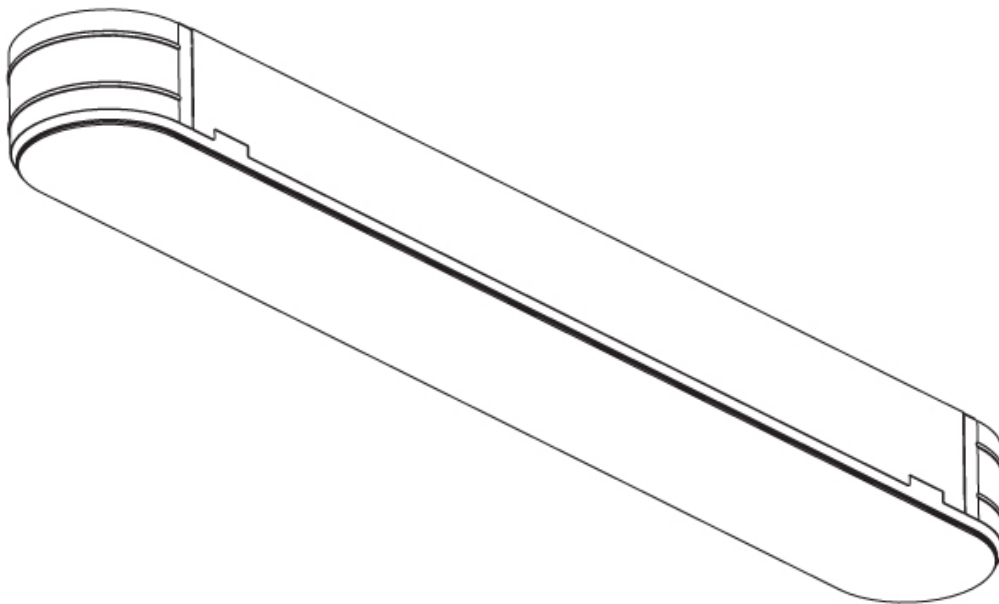

LEGEND

	floor-mounted		pivotal		special LED (upon request) RGB, RGBW, tunable, gold+, meat+, art+, fashion+
	wall and ceiling: recessed and surface mounted		rotating		warm dim / natural dimming LED
	ceiling-mounted and wall-mounted		illuminate tilted		rechargeable battery powered
	wall-mounted		color of suspension cable		fixture with natural vivid LED (upon request)
	omni-directional light distribution		length of suspension cable		color rendering index
	direct light distribution		reflector degree selection		color temperature
	direct/indirect light distribution		super spot		lumen (luminous flux)
	indirect light distribution		lens		efficacy (lumens per watt)
	asymmetric light distribution		lens pack		Unified Glare Rating (UGR) range from 5-40
	aura light distribution		shine ring		marine grade (AISI 316 stainless steel)
	round wall or ceiling cut-out		integrated shine ring with diffuser		walk on
	square wall or ceiling cut-out		free individual colors 01-29		drive on
	the supplied jig specifies the cutout dimensions		individual colors: 00 (free of charge), 01-25 (extra charge)		Dark Sky Compliance
	minimum distance (meters) lamp - object		luminaire part to be colored (F1)		Americans with Disabilities Act (less than 4" off the wall located between 27"-84" from floor)
	recessed depth		luminaire part to be colored (F2)		lamp protected against explosion
	ceiling thickness in mm		luminaire part to be colored (F3)		blown glass using traditional methods by master glass blower
	ceiling thickness selection		luminaire part to be colored (F4)		acoustic material
	dimmable DP (phase), DV (0-10V), DD (dali), DS (step-dim)		luminaire part to be colored (F5)		protection class I, protection insulation
	included or excluded LED driver/transformer/control gear		color of 3-circuit adaptor		protection class II, protection insulation
	separately switchable		indirect diffuser		ETL Certified to UL and CSA Standards
	sensor		direct diffuser		UL Certified to UL and CSA Standards
	remote control		ball-proof (upon request)		CSA Certified to UL and CSA Standards
	available upon request		accessory		Certified for North American Standards