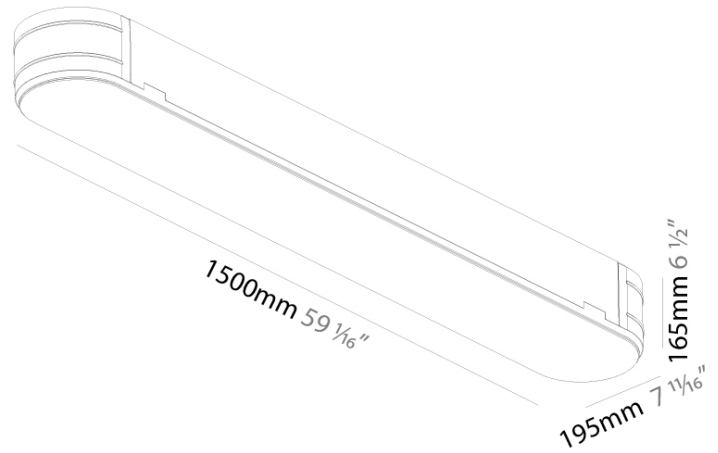

GENERAL

Series: Smoothy
Subseries: Smoothline
Partner: Prolicht
Division: Architectural
Installation: Trimless
Product Type: Ceiling Recessed
Mounting Location: Ceiling
Light Distribution: Direct

PHYSICAL

Shape: Oval
Length (mm): 1500
Length (in): 59 1/16
Width (mm): 195
Width (in): 7 11/16
Depth (mm): 165
Depth (in): 6 1/2
Ceiling Thickness (mm): 10 / 12.5 / 15 / 25 / 30
Ceiling Thickness (in): 3/8 or 1/2 or 9/16 or 1 or 1 3/16
Min. Recessing Depth (mm): 180
Min. Recessing Depth (in): 7 1/16
Weight (kg): 9.4
Weight (lbs): 20.68
Diffuser: PMMA - Opal
Fixture Material: Extruded Aluminum / Steel
Cut-out Measurements: 1535mm / 60 7/16" x 230mm / 9 1/16"
Upon Request: Unique Sizes Unique Ceiling Thickness Unique Mounting Depth Spot Inserts

ELECTRICAL

Lamp Type: LED (Zhaga Standard)
Input Wattage (W): 52.5
Total Output Wattage (W): 45
Dimming: Tri-Mode (Non-Dimming and Phase Dimming (120Vac only) and 0-10V Dimming)
Driver Included: Yes
Driver Location: Integrated
Driver Type: Constant Current - Universal
Driver Class: Class 2
Input Voltage (V): 120 - 277
Constant Current (MA): 500

LED

Color Temperature (°K): 3000 / 4000
Max. Delivered Lumen (lm): 3890 / 4280
CRI: >80 CRI
Lamp Life (hrs): 50000
Upon Request: Other CCT available

RATINGS AND CERTIFICATIONS

Certified By: Certified for North American Standards
IP rating: IP20

PROJECT
TYPE
SPECIFIER
QUANTITY
DATE