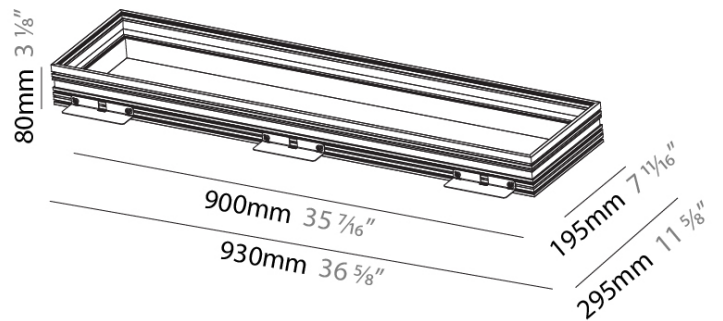

GENERAL

Series: PI2
Subseries: PI2 Whiteline
Partner: Prolicht
Division: Architectural
Installation: Recessed
Mounting Location: Ceiling

PHYSICAL

Shape: Rectangle
Length (mm): 930
Length (in): 36 5/8
Width (mm): 295
Width (in): 11 5/8
Depth (mm): 80
Depth (in): 3 1/8
Ceiling Thickness (mm): 10 / 12.5 / 15 / 25 / 30
Ceiling Thickness (in): 3/8 or 1/2 or 9/16 or 1 or 1 3/16
Min. Recessing Depth (mm): 220
Min. Recessing Depth (in): 9 1/16
Fixture Finish: SSR / BKV / CWI / CRY / HAB / UFT / ITA / RUA / FTG / MYG / LOD / PUS / FRO / FUP / KIA / POP / BLS / SPG / MEY / GOH / CHC / COM / ABZ / JAG / OBR / MOS / ROR
Fixture Material: Aluminum
Cut-out Measurements: 1235mm / 48 5/8" x 230mm / 9 1/16"

ELECTRICAL

Driver Included: No

RATINGS AND CERTIFICATIONS

Certified By: Certified for North American Standards
IP rating: IP20

220mm 8 11/16"	935mm x 230mm 36 13/16" x 9 1/16"	10 12 1/2 15 25 30mm 3/8" 1/2" 9/16" 1" 1 1/16"