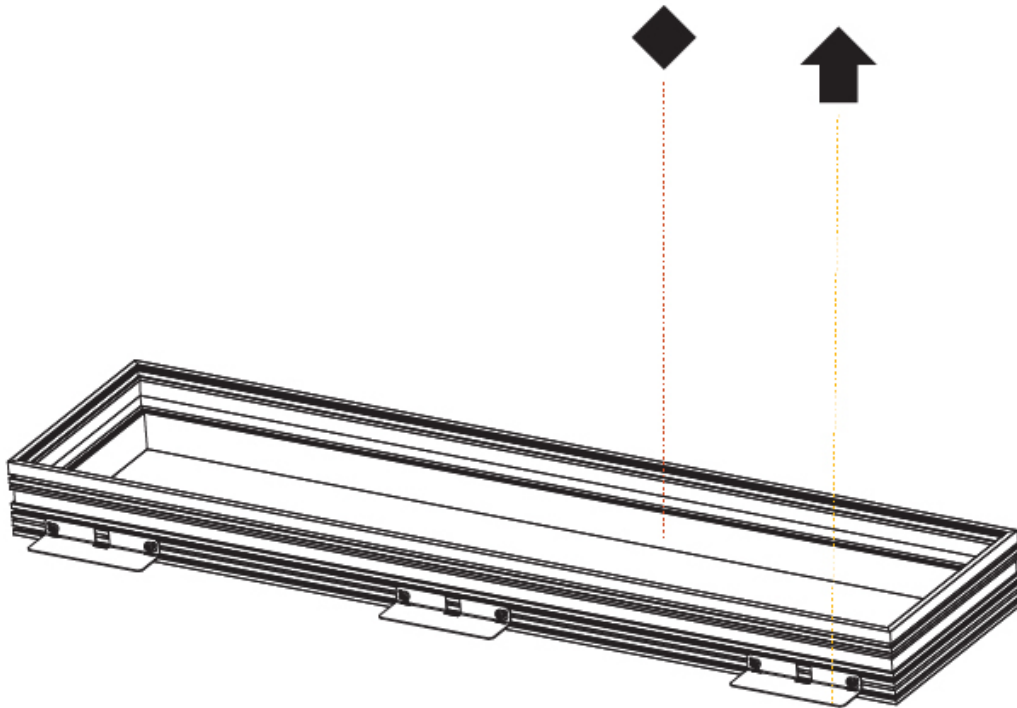

PI2 WHITELINE RECESSED

A37530-

PROJECT	_____
TYPE	_____
SPECIFIER	_____
QUANTITY	_____
DATE	_____

A