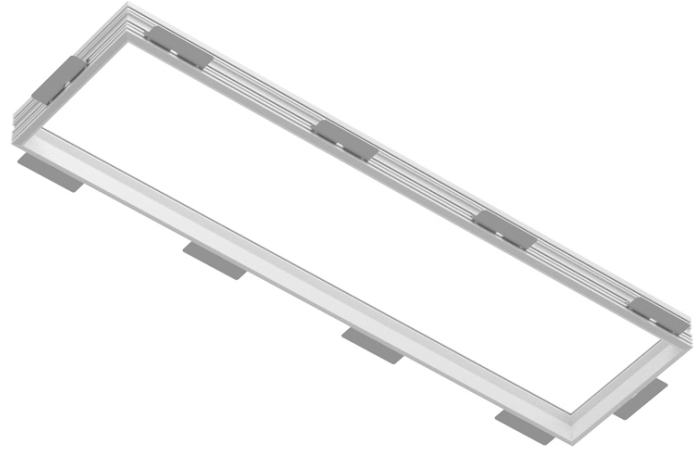

PROJECT	
TYPE	
SPECIFIER	
QUANTITY	
DATE	

PI2 WHITELINE RECESSED

A37530-

base number	Finishes (Diamond)	Ceiling Thickness

DESCRIPTION

PI2 Whiteline - Colored Recessing Frame 900x195mm

1. To build a product code in our configurator select the specify button on the base model # product page
2. To build a manual product code on this datasheet choose from the options listed below in blue font and add the suffix to the base model #

GENERAL

Series: PI2
Subseries: PI2 Whiteline
Partner: Prolicht
Division: Architectural
Installation: Recessed
Mounting Location: Ceiling

PHYSICAL

Shape: Rectangle
Length (mm): 930
Length (in): 36 5/8
Width (mm): 295
Width (in): 11 5/8
Depth (mm): 80
Depth (in): 3 1/8
Ceiling Thickness (mm): 10 / 12.5 / 15 / 25 / 30
Ceiling Thickness (in): 3/8 or 1/2 or 9/16 or 1 or 1 3/16
Min. Recessing Depth (mm): 220
Min. Recessing Depth (in): 9 1/16
Fixture Finish: SSR / BKV / CWI / CRY / HAB / UFT / ITA / RUA / FTG / MYG / LOD / PUS / FRO / FUP / KIA / POP / BLS / SPG / MEY / GOH / CHC / COM / ABZ / JAG / OBR / MOS / ROR
Fixture Material: Aluminum
Cut-out Measurements: 1235mm / 48 5/8" x 230mm / 9 1/16"

ELECTRICAL

Driver Included: No

RATINGS AND CERTIFICATIONS

Certified By: Certified for North American Standards
IP rating: IP20

220mm 8 11/16"	935mm x 230mm 36 13/16" x 9 1/16"	10 | 12 1/2 | 15 | 25 | 30mm 3/8" | 1/2" | 9/16" | 1" | 1 1/16"