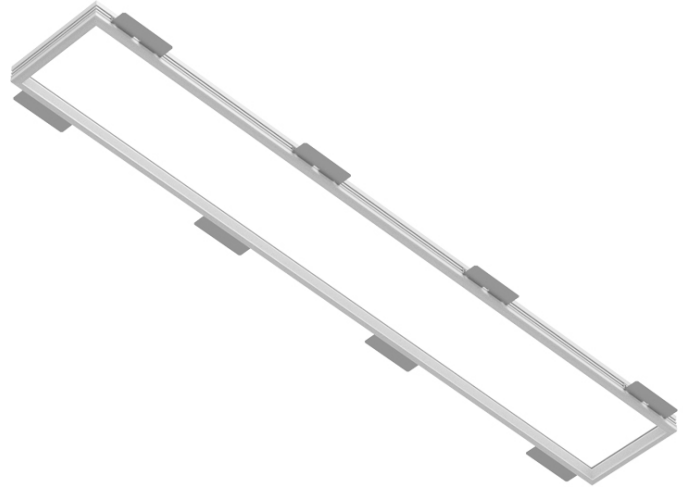

PI2 WHITELINE TRIMLESS

A37536- -

base number   Finishes (Diamond)   Ceiling Thickness

PROJECT
TYPE
SPECIFIER
QUANTITY
DATE

DESCRIPTION

PI2 Whiteline - Trimless Colored Recessing Frame 1500x195mm

1. To build a product code in our configurator select the specify button on the base model # product page
2. To build a manual product code on this datasheet choose from the options listed below in blue font and add the suffix to the base model #

GENERAL

Series: PI2
Subseries: PI2 Whiteline
Partner: Prolicht
Division: Architectural
Installation: Trimless
Mounting Location: Ceiling

PHYSICAL

Shape: Rectangle
Length (mm): 1530
Length (in): 60 1/4
Width (mm): 295
Width (in): 11 5/8
Depth (mm): 80
Depth (in): 3 1/8
Ceiling Thickness (mm): 10 / 12.5 / 15 / 25 / 30
Ceiling Thickness (in): 3/8 or 1/2 or 9/16 or 1 or 1 3/16
Min. Recessing Depth (mm): 220
Min. Recessing Depth (in): 9 1/16
Fixture Finish: SSR / BKV / CWI / CRY / HAB / UFT / ITA / RUA / FTG / MYG / LOD / PUS / FRO / FUP / KIA / POP / BLS / SPG / MEY / GOH / CHC / COM / ABZ / JAG / OBR / MOS / ROR
Fixture Material: Aluminum
Cut-out Measurements: 1535mm / 60 7/16" x 230mm / 9 1/16"

ELECTRICAL

Driver Included: No

RATINGS AND CERTIFICATIONS

Certified By: Certified for North American Standards
IP rating: IP20