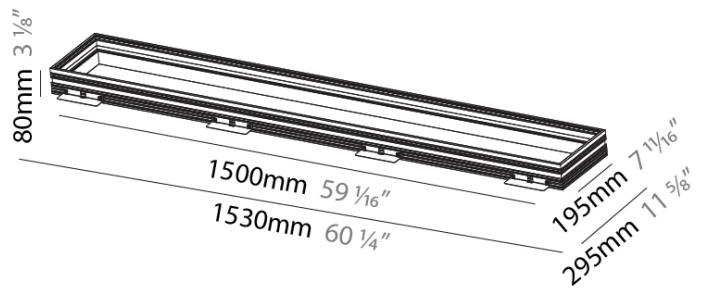

PI2 WHITELINE TRIMLESS

A37536- -

base number   Finishes (Diamond)   Ceiling Thickness

PROJECT
TYPE
SPECIFIER
QUANTITY
DATE

DESCRIPTION

PI2 Whiteline - Trimless Colored Recessing Frame 1500x195mm

1. To build a product code in our configurator select the specify button on the base model # product page
2. To build a manual product code on this datasheet choose from the options listed below in blue font and add the suffix to the base model #

GENERAL

Series: PI2
Subseries: PI2 Whiteline
Partner: Prolicht
Division: Architectural
Installation: Trimless
Mounting Location: Ceiling

PHYSICAL

Shape: Rectangle
Length (mm): 1530
Length (in): 60 1/4
Width (mm): 295
Width (in): 11 5/8
Depth (mm): 80
Depth (in): 3 1/8
Ceiling Thickness (mm): 10 / 12.5 / 15 / 25 / 30
Ceiling Thickness (in): 3/8 or 1/2 or 9/16 or 1 or 1 3/16
Min. Recessing Depth (mm): 220
Min. Recessing Depth (in): 9 1/16
Fixture Finish: SSR / BKV / CWI / CRY / HAB / UFT / ITA / RUA / FTG / MYG / LOD / PUS / FRO / FUP / KIA / POP / BLS / SPG / MEY / GOH / CHC / COM / ABZ / JAG / OBR / MOS / ROR
Fixture Material: Aluminum
Cut-out Measurements: 1535mm / 60 7/16" x 230mm / 9 1/16"

ELECTRICAL

Driver Included: No

RATINGS AND CERTIFICATIONS

Certified By: Certified for North American Standards
IP rating: IP20