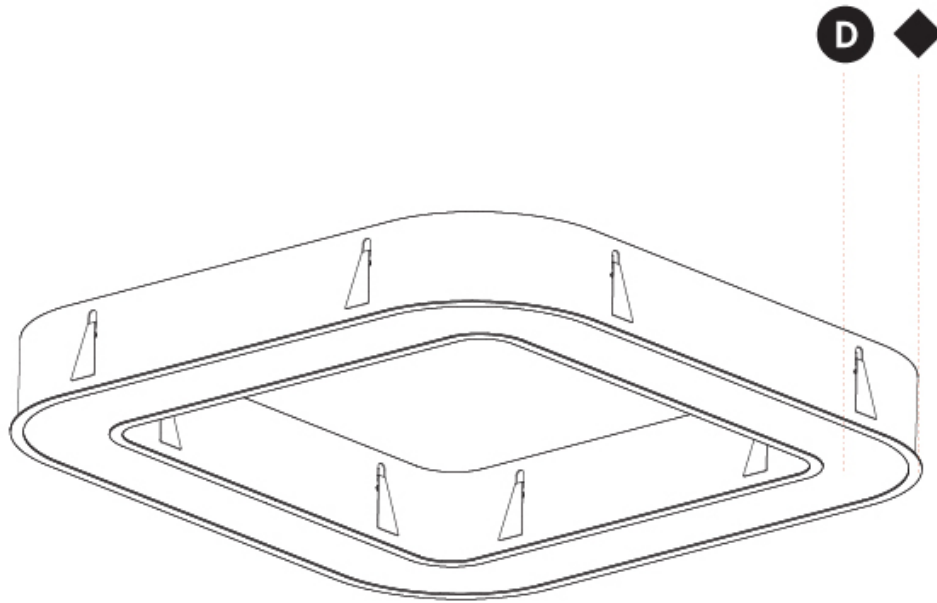

A37563-

PROJECT _____

TYPE _____

SPECIFIER _____

QUANTITY _____

DATE _____