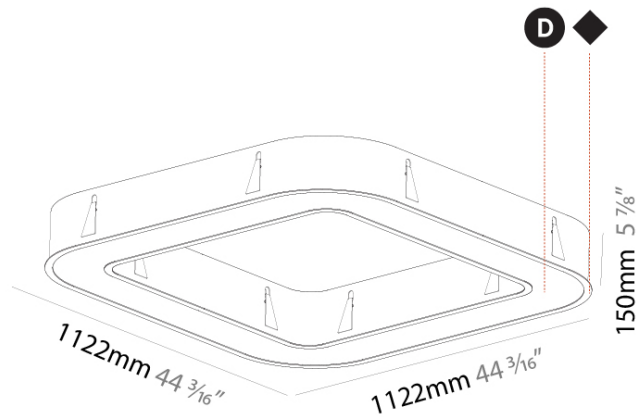

GENERAL

Series: Quantum
Partner: Prolicht
Division: Architectural
Installation: Recessed
Product Type: Ceiling Recessed
Mounting Location: Ceiling
Light Distribution: Direct

PHYSICAL

Shape: Square
Length (mm): 1122
Length (in): 44 ³/₁₆
Width (mm): 1122
Width (in): 44 ³/₁₆
Height (mm): 150
Height (in): 5 ⁷/₈
Min. Recessing Depth (mm): 160
Min. Recessing Depth (in): 6 ³/₁₆
Weight (kg): 16.085
Weight (lbs): 35.39
Diffuser: PMMA - Opal or Micro-Prism
Fixture Finish: SSR / BKV / CWI / CRY / HAB / UFT / ITA / RUA / FTG / MYG / LOD / PUS / FRO / FUP / KIA / POP / BLS / SPG / MEY / GOH / CHC / COM / ABZ / JAG / OBR / MOS / ROR
Fixture Material: PMMA / Aluminum

ELECTRICAL

Lamp Type: LED (Zhaga Standard)
Input Wattage (W): 60
Total Output Wattage (W): 48 / 38.4 (3500K)
Dimming: Non-Dimming / Phase Dimming (120Vac only) / 0-10V Dimming
Driver Included: Yes
Driver Location: Integrated
Driver Type: Constant Current - 120 / 277Vac
Driver Class: Class 2
Input Voltage (V): 120 - 277
Constant Current (MA): 350 / 1200 (3500K)

LED

Color Temperature (°K): 3000 / 3500 / 4000
Max. Delivered Lumen (lm): 5540 / 5733 / 5850
CRI: >80 CRI
Efficiency (%): 65
Lamp Life (hrs): 50000

RATINGS AND CERTIFICATIONS

Certified By: Certified for North American Standards
IP rating: IP20