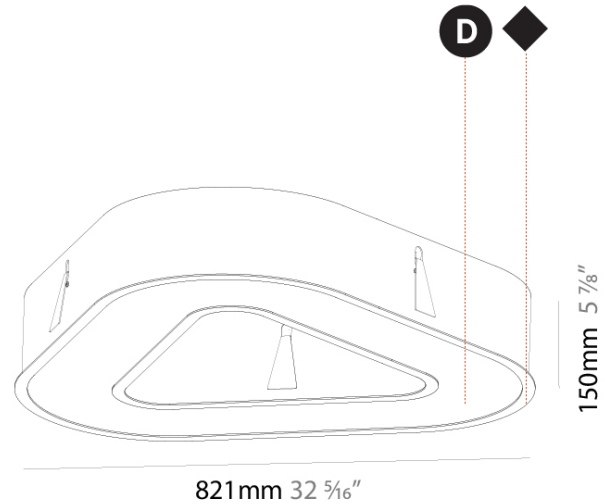

GENERAL

Series: Victory
Partner: Prolicht
Division: Architectural
Installation: Recessed
Product Type: Ceiling Recessed
Mounting Location: Ceiling
Light Distribution: Direct

PHYSICAL

Shape: Abstract
Length (mm): 821
Length (in): 32 5/16
Width (mm): 821
Width (in): 32 5/16
Height (mm): 150
Height (in): 5 7/8
Min. Recessing Depth (mm): 160
Min. Recessing Depth (in): 6 3/16
Weight (kg): 8.969
Weight (lbs): 19.73
Diffuser: PMMA - Opal or Micro-Prism
Fixture Finish: SSR / BKV / CWI / CRY / HAB / UFT / ITA / RUA / FTG / MYG / LOD / PUS / FRO / FUP / KIA / POP / BLS / SPG / MEY / GOH / CHC / COM / ABZ / JAG / OBR / MOS / ROR
Fixture Material: PMMA / Aluminum

ELECTRICAL

Lamp Type: LED (Zhaga Standard)
Input Wattage (W): 30
Total Output Wattage (W): 24 / 19.2 (3500K)
Dimming: Non-Dimming / Phase Dimming (120Vac only) / 0-10V Dimming
Driver Included: Yes
Driver Location: Integrated
Driver Type: Constant Current - 120 / 277Vac
Driver Class: Class 2
Input Voltage (V): 120 - 277
Constant Current (mA): 350 / 600 (3500K)

LED

Color Temperature (°K): 3000 / 3500 / 4000
Max. Delivered Lumen (lm): 2770
CRI: >80 CRI
Efficiency (%): 65
Lamp Life (hrs): 50000

RATINGS AND CERTIFICATIONS

Certified By: Certified for North American Standards
IP rating: IP20