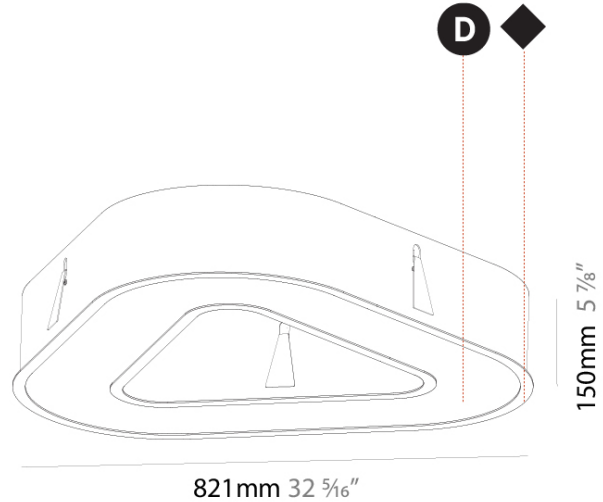

GENERAL

Series: Victory
Partner: Prolicht
Division: Architectural
Installation: Recessed
Product Type: Ceiling Recessed
Mounting Location: Ceiling
Light Distribution: Direct

PHYSICAL

Shape: Abstract
Length (mm): 821
Length (in): 32 5/16
Width (mm): 821
Width (in): 32 5/16
Height (mm): 150
Height (in): 5 7/8
Min. Recessing Depth (mm): 160
Min. Recessing Depth (in): 6 3/16
Weight (kg): 8.969
Weight (lbs): 19.73
Diffuser: PMMA - Opal or Micro-Prism
Fixture Finish: SSR / BKV / CWI / CRY / HAB / UFT / ITA / RUA / FTG / MYG / LOD / PUS / FRO / FUP / KIA / POP / BLS / SPG / MEY / GOH / CHC / COM / ABZ / JAG / OBR / MOS / ROR
Fixture Material: PMMA / Aluminum

ELECTRICAL

Lamp Type: LED (Zhaga Standard)
Input Wattage (W): 30
Total Output Wattage (W): 24 / 19.2 (3500K)
Dimming: Non-Dimming / Phase Dimming (120Vac only) / 0-10V Dimming
Driver Included: Yes
Driver Location: Integrated
Driver Type: Constant Current - 120 / 277Vac
Driver Class: Class 2
Input Voltage (V): 120 - 277
Constant Current (mA): 350 / 600 (3500K)

LED

Color Temperature (°K): 3000 / 3500 / 4000
Max. Delivered Lumen (lm): 2770
CRI: >80 CRI
Efficiency (%): 65
Lamp Life (hrs): 50000

RATINGS AND CERTIFICATIONS

Certified By: Certified for North American Standards
IP rating: IP20