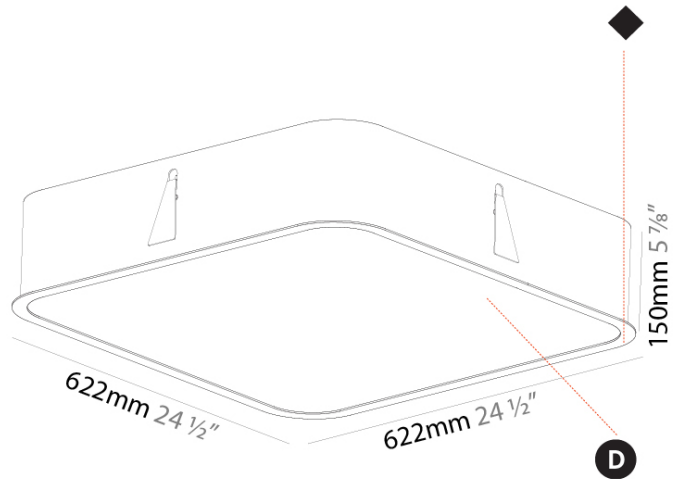

PHYSICAL

Shape: Square
Length (mm): 622
Length (in): 24 1/2
Width (mm): 622
Width (in): 24 1/2
Height (mm): 150
Height (in): 5 7/8
Ceiling Thickness (mm): 10 / 12.5 / 15 / 25
Ceiling Thickness (in): 3/8 or 1/2 or 9/16 or 1
Min. Recessing Depth (mm): 160
Min. Recessing Depth (in): 6 5/16
Light Distribution: Direct
Weight (kg): 12.317
Weight (lbs): 27.10
Diffuser: PMMA - Opal or Micro-Prism
Fixture Finish: SSR / BKV / CWI / CRY / HAB / UFT / ITA / RUA / FTG / MYG / LOD / PUS / FRO / FUP / KIA / POP / BLS / SPG / MEY / GOH / GUM / CHC / COM / ABZ / JAG / OBR / MOS / ROR
Fixture Material: Extruded Aluminum / Steel
Cut-out Measurements: 605mm / 23 13/16" x 605mm / 23 13/16"

ELECTRICAL

Lamp Type: LED (Zhaga Standard)
Input Wattage (W): 55
Total Output Wattage (W): 49.7
Dimming: Non-Dimmable
Driver Included: Yes
Driver Location: Integrated
Driver Type: Constant Current - Universal
Driver Class: Class 2
Input Voltage (V): 120 - 277
Constant Current (mA): 350
Upon Request: (Not included - see components) Integral: 0-10Vdc dimming / Phase dimming 120Vac only

LED

Color Temperature (°K): 3000 / 3500 / 4000
Max. Delivered Lumen (lm): 5520 / 5606 / 5720
Nominal Lumen (lm): 6680lm
CRI: >80 CRI
Efficiency (%): 0.827
Lamp Life (hrs): 50000

RATINGS AND CERTIFICATIONS

Certified By: Certified for North American Standards
IP rating: IP20