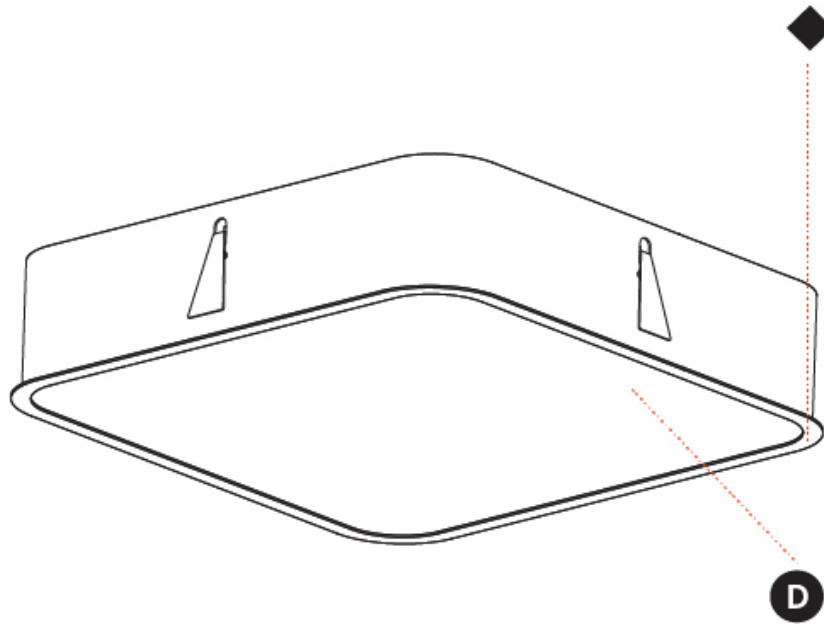

SMOOTHY STANDARD RECESSED

A37599-

PROJECT	_____
TYPE	_____
SPECIFIER	_____
QUANTITY	_____
DATE	_____