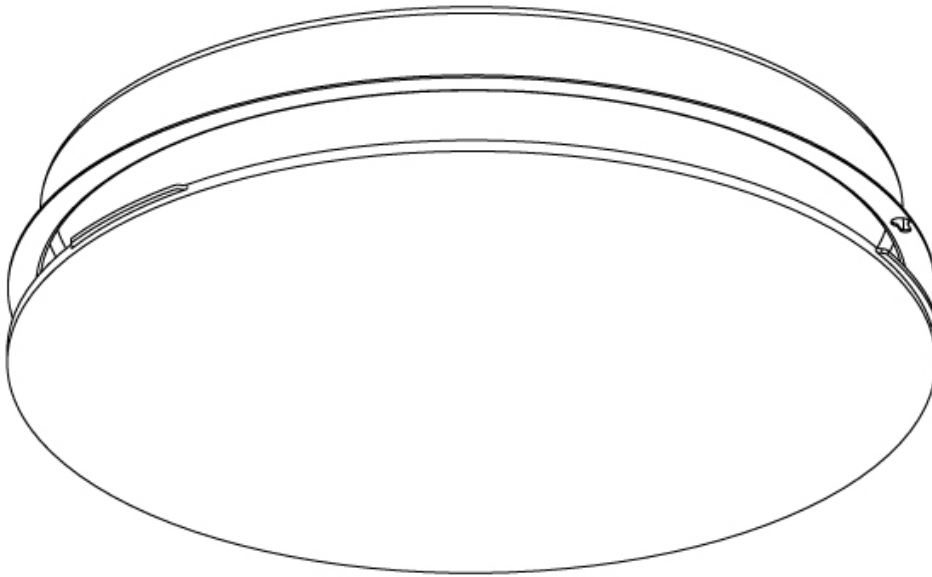

A37618-

PROJECT

TYPE

SPECIFIER

QUANTITY

DATE