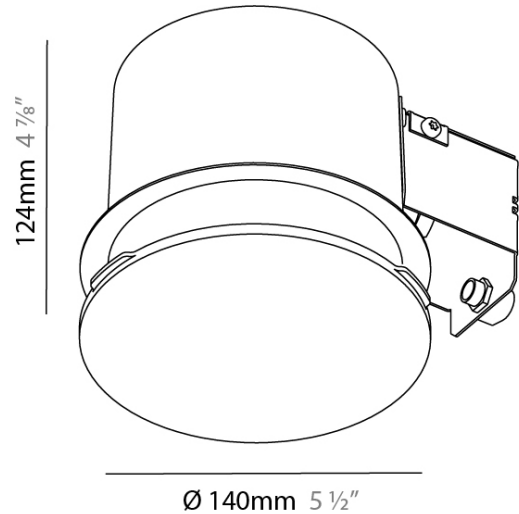

1. To build a product code in our configurator select the specify button on the base model # product page
2. To build a manual product code on this datasheet choose from the options listed below in blue font and add the suffix to the base model #

GENERAL

Series: Sign
Brand: Prolicht
Division: Architectural
Mounting Type: Trimless
Mounting Location: Ceiling
Subcategory: Ambient

PHYSICAL

Shape: Round
Diameter (mm): 140
Diameter (in): 5 1/2
Height (mm): 124
Height (in): 4 7/8
Light Distribution: Direct
Weight (kg): 0.632
Weight (lbs): 1.39
Diffuser: PMMA - Opal
Fixture Material: Extruded Aluminum / Steel
Cut-out Measurements: 165mm / 6 1/2"
Upon Request: Unique Sizes Unique Ceiling Thickness Unique Mounting Depth Spot Inserts

ELECTRICAL

Lamp Type: LED (Zhaga Standard)
Input Wattage (W): 8.8
Total Output Wattage (W): 8
Dimming: [Tri-Mode (Non-Dimming and Phase Dimming (120Vac only) and 0-10V Dimming)](#)
Driver Included: Yes
Driver Location: External
Driver Type: constant Current - Universal
Driver Class: Class 2
Input Voltage (V): 120 - 277
Constant Current (MA): 350

LED

Color Temperature (°K): [3000 / 4000](#)
Max. Delivered Lumen (lm): 610 / 656 / 670
CRI: >80 CRI
Efficiency (%): 0.68
Lamp Life (hrs): 50000
Upon Request: RGB-W Tunable White Special Color Temperature CRI90

RATINGS AND CERTIFICATIONS

Certified By: Certified for North American Standards
IP rating: IP20

PROJECT
TYPE
SPECIFIER
QUANTITY
DATE