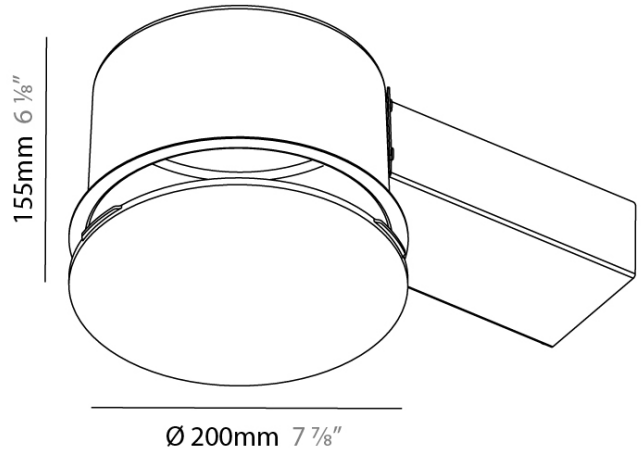

1. To build a product code in our configurator select the specify button on the base model # product page
2. To build a manual product code on this datasheet choose from the options listed below in blue font and add the suffix to the base model #

GENERAL

Series: Sign
Brand: Prolicht
Division: Architectural
Mounting Type: Trimless
Mounting Location: Ceiling
Subcategory: Ambient

PHYSICAL

Shape: Round
Diameter (mm): 200
Diameter (in): 7 7/8
Height (mm): 155
Height (in): 6 1/8
Light Distribution: Direct
Weight (kg): 1.338
Weight (lbs): 2.95
Diffuser: PMMA - Opal
Fixture Material: Extruded Aluminum / Steel
Cut-out Measurements: 225mm / 8 7/8"
Upon Request: Unique Sizes Unique Ceiling Thickness Unique Mounting Depth Spot Inserts

ELECTRICAL

Lamp Type: LED (Zhaga Standard)
Input Wattage (W): 13.2
Total Output Wattage (W): 12
Dimming: [Tri-Mode (Non-Dimming and Phase Dimming (120Vac only) and 0-10V Dimming)](#)
Driver Included: Yes
Driver Location: Integrated
Driver Type: Constant Current - Universal
Driver Class: Class 2
Input Voltage (V): 120 - 277
Constant Current (mA): 350

LED

Color Temperature (°K): [3000 / 4000](#)
Max. Delivered Lumen (lm): 910
CRI: >80 CRI
Efficiency (%): 0.68
Lamp Life (hrs): 50000
Upon Request: RGB-W Tunable White Special Color Temperature CRI90

RATINGS AND CERTIFICATIONS

Certified By: Certified for North American Standards
IP rating: IP20

PROJECT
TYPE
SPECIFIER
QUANTITY
DATE