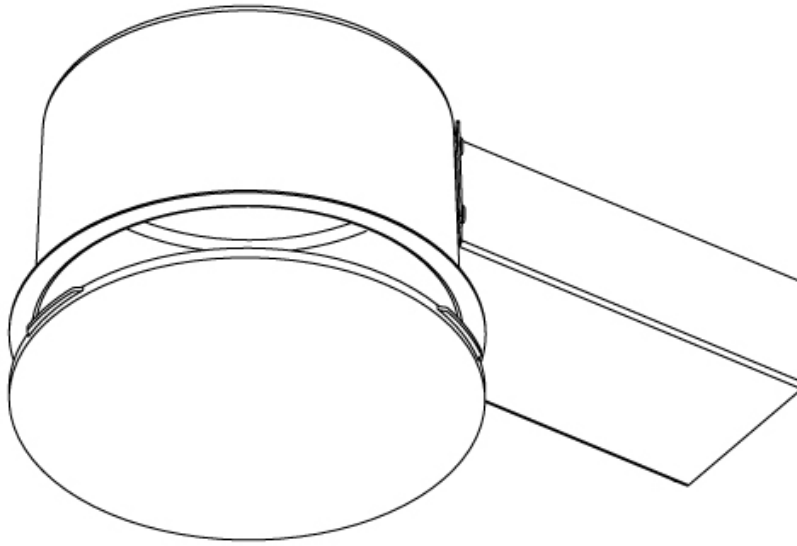

A37674-

PROJECT

TYPE

SPECIFIER

QUANTITY

DATE