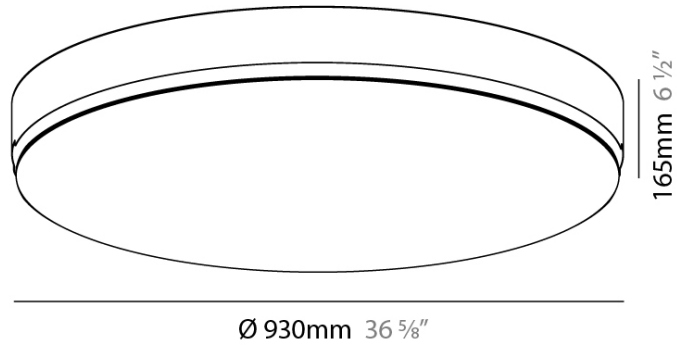

GENERAL

Series: Sign
Brand: Prolicht
Division: Architectural
Mounting Type: Trimless
Mounting Location: Ceiling
Subcategory: Ambient

PHYSICAL

Shape: Round
Diameter (mm): 930
Diameter (in): 36 5/8
Height (mm): 165
Height (in): 6 1/2
Light Distribution: Direct
Weight (kg): 16.1
Weight (lbs): 35.49
Diffuser: PMMA - Opal
Fixture Material: Extruded Aluminum / Steel
Cut-out Measurements: 955mm / 37 5/8"
Upon Request: Unique Sizes Unique Ceiling Thickness Unique Mounting Depth Spot Inserts

ELECTRICAL

Lamp Type: LED (Zhaga Standard)
Input Wattage (W): 129.5
Total Output Wattage (W): 111
Dimming: [Tri-Mode (Non-Dimming and Phase Dimming (120Vac only) and 0-10V Dimming)](#)
Driver Included: Yes
Driver Location: Integrated
Driver Type: Constant Current - Universal
Driver Class: Class 2
Input Voltage (V): 120 - 277
Constant Current (MA): 500

LED

Color Temperature (°K): 2700 / 3000 / 3500 / 4000
Max. Delivered Lumen (lm): 10779 / 12062 / 12382 / 12842
Nominal Lumen (lm): 14430 / 16148 / 16576 / 17191
CRI: >80 CRI
Efficiency (%): 65% (5mm Perspex) 77%
Lamp Life (hrs): 50000
Upon Request: RGB-W Tunable White Special Color Temperature CRI90

RATINGS AND CERTIFICATIONS

Certified By: Certified for North American Standards
IP rating: IP20