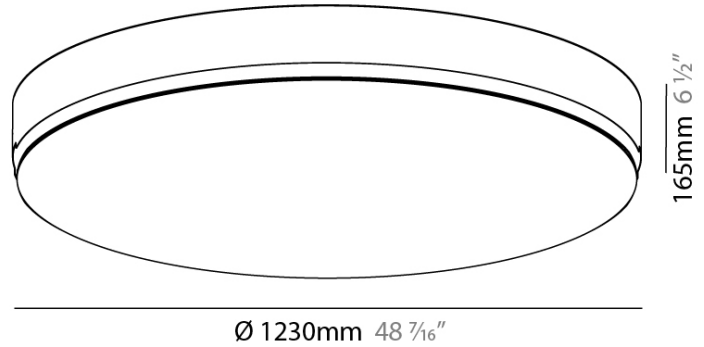

GENERAL

Series: Sign
Brand: Prolicht
Division: Architectural
Mounting Type: Trimless
Mounting Location: Ceiling
Subcategory: Ambient

PHYSICAL

Shape: Round
Diameter (mm): 1230
Diameter (in): 48 7/16
Height (mm): 165
Height (in): 6 1/2
Light Distribution: Direct
Weight (kg): 26.9
Weight (lbs): 59.304
Diffuser: PMMA - Opal
Fixture Material: Extruded Aluminum / Steel
Cut-out Measurements: 1255mm / 49 7/16"
Upon Request: Unique Sizes Unique Ceiling Thickness Unique Mounting Depth Spot Inserts

ELECTRICAL

Lamp Type: LED (Zhaga Standard)
Input Wattage (W): 213.5
Total Output Wattage (W): 183
Dimming: Tri-Mode (Non-Dimming and Phase Dimming (120Vac only) and 0-10V Dimming)
Driver Included: Yes
Driver Location: Integrated
Driver Type: Constant Current - Universal
Driver Class: Class 2
Input Voltage (V): 120 - 277
Constant Current (MA): 500

LED

Color Temperature (°K): 2700 / 3000 / 3500 / 4000
Max. Delivered Lumen (lm): 18650 / 20070 / 20480
CRI: >80 CRI
Efficiency (%): 65% (5mm Perspex) 80%
Lamp Life (hrs): 50000
Upon Request: RGB-W Tunable White Special Color Temperature CRI90

RATINGS AND CERTIFICATIONS

Certified By: Certified for North American Standards
IP rating: IP20