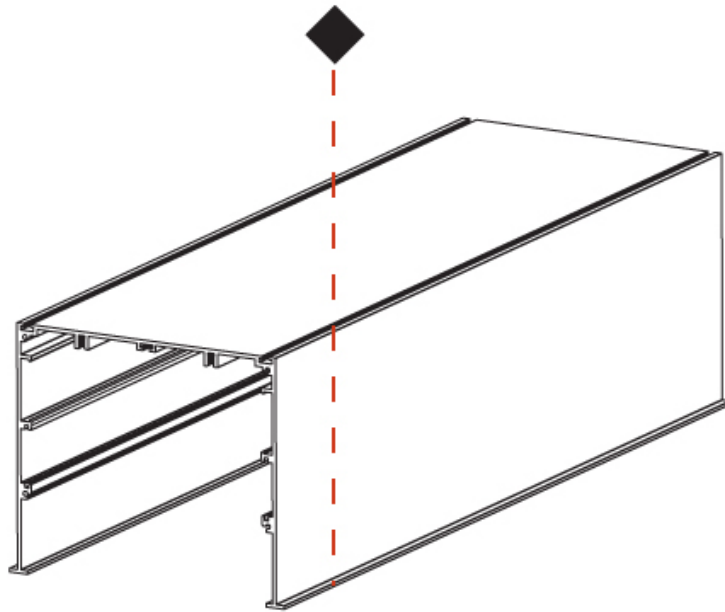

A37736-

PROJECT

TYPE

SPECIFIER

QUANTITY

DATE

A