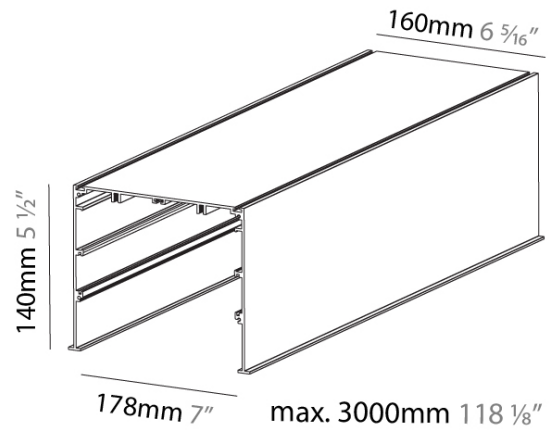

IDAHO 150 RECESSED

A37736-

base number   Finishes

PROJECT	_____
TYPE	_____
SPECIFIER	_____
QUANTITY	_____
DATE	_____

DESCRIPTION

Idaho 150 System - Recessed - Profile per meter - max 3000mm / 118 1/8"

1. To build a product code in our configurator select the specify button on the base model # product page
2. To build a manual product code on this datasheet choose from the options listed below in blue font and add the suffix to the base model #

GENERAL

Series: Idaho
Subseries: Idaho 150
Partner: Prolicht
Division: Architectural
Installation: Recessed
Mounting Location: Ceiling

PHYSICAL

Shape: Rectangle
Length (mm): 1000
Length (in): 39 3/8
Width (mm): 178
Width (in): 7
Height (mm): 140
Height (in): 5 1/2
Weight (kg): 3.68
Weight (lbs): 8.11

Fixture Finish: ANA / SSR / BKV / CWI / CRY / HAB / MSR / UFT / ITA / RUA / OGR / FTG / MYG / RWR / LOD / PUS / FRO / FUP / KIA / POP / BLS / SPG / MEY / GOH / CHC / COM / ABZ / JAG / OBR / MOS / ROR

Fixture Material: Aluminum

RATINGS AND CERTIFICATIONS

Certified By: Certified for North American Standards
IP rating: IP20