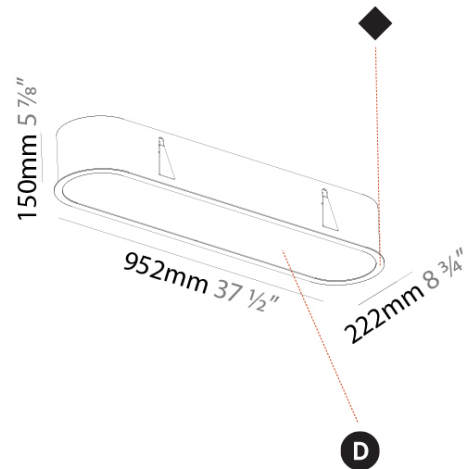

PHYSICAL

Shape: Oval
Length (mm): 952
Length (in): 37 1/2
Width (mm): 222
Width (in): 8 3/4
Depth (mm): 150
Depth (in): 5 7/8
Ceiling Thickness (mm): 10 / 12.5 / 15 / 25
Ceiling Thickness (in): 3/8 or 1/2 or 9/16 or 1
Min. Recessing Depth (mm): 160
Min. Recessing Depth (in): 6 1/16
Weight (kg): 5.93
Weight (lbs): 13.05
Diffuser: PMMA - Opal or Micro-Prism
Fixture Finish: SSR / BKV / CWI / CRY / HAB / UFT / ITA / RUA / FTG / MYG / LOD / PUS / FRO / FUP / KIA / POP / BLS / SPG / MEY / GOH / CHC / COM / ABZ / JAG / OBR / MOS / ROR
Fixture Material: Extruded Aluminum / Steel
Cut-out Measurements: 935mm / 36 13/16" x 205mm / 8 1/16"

ELECTRICAL

Lamp Type: LED (Zhaga Standard)
Input Wattage (W): 31.9
Total Output Wattage (W): 27
Dimming: Tri-Mode (Non-Dimming and Phase Dimming (120Vac only) and 0-10V Dimming)
Driver Included: Yes
Driver Location: Integrated
Driver Type: Constant Current - Universal
Driver Class: Class 2
Input Voltage (V): 120 - 277
Constant Current (MA): 500

LED

Color Temperature (°K): 3000 / 4000
Max. Delivered Lumen (lm): 2140 / 2350
CRI: >80 CRI
Lamp Life (hrs): 50000
Upon Request: Other CCT available

RATINGS AND CERTIFICATIONS

Certified By: Certified for North American Standards
IP rating: IP20

PROJECT
TYPE
SPECIFIER
QUANTITY
DATE