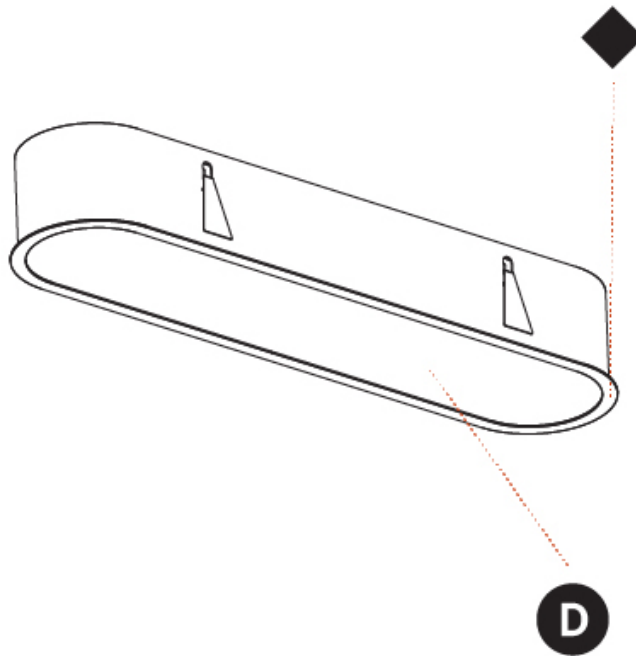

SMOOTHLINE RECESSED

A37756-

PROJECT _____

TYPE _____

SPECIFIER _____

QUANTITY _____

DATE _____