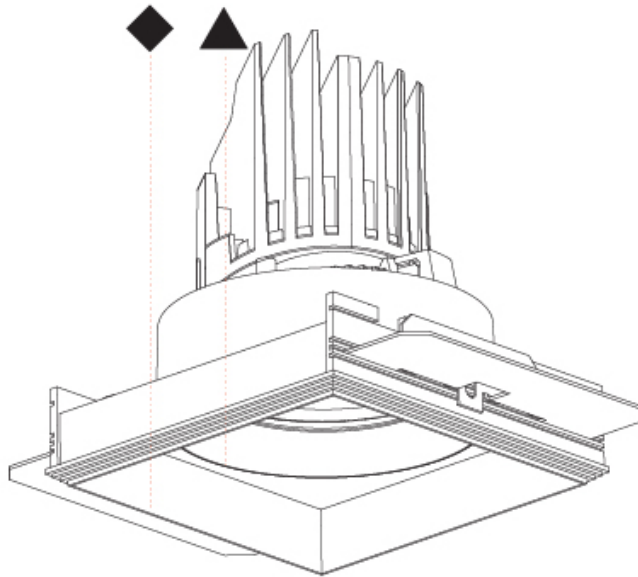

## BIONIQ SQUARE ADJUSTABLE TRIMLESS

A37884-

PROJECT \_\_\_\_\_

TYPE \_\_\_\_\_

SPECIFIER \_\_\_\_\_

QUANTITY \_\_\_\_\_

DATE \_\_\_\_\_

PROJECT \_\_\_\_\_  
 TYPE \_\_\_\_\_  
 SPECIFIER \_\_\_\_\_  
 QUANTITY \_\_\_\_\_  
 DATE \_\_\_\_\_