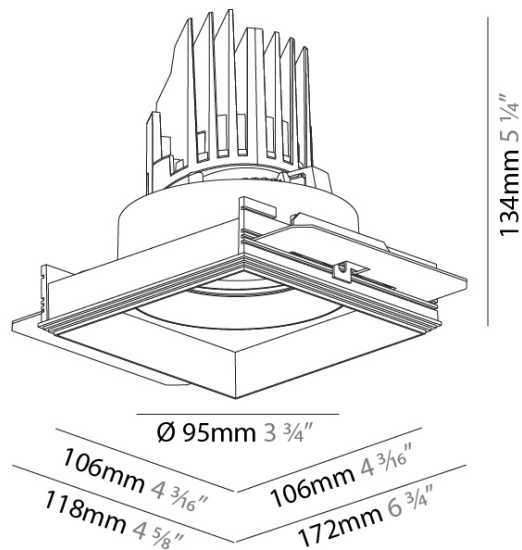

ELECTRICAL
Lamp Type: LED (Zhaga Standard)
Input Wattage (W): 13.2 (2700K) / 16.5
Total Output Wattage (W): 12 (2700K) / 15
Dimming: Tri-Mode (Non-Dimming and Phase Dimming (120Vac only) and 0-10V Dimming)
Driver Included: No
Driver Location: Recessed Housing
Driver Type: Constant Current - Universal
Driver Class: Class 2
Housing: See components
Input Voltage (V): 120 - 277
Constant Current (mA): 350

LED
Number of LEDs: 1
Color Temperature (°K): 2700 / 3000 / 3500 / 4000
Max. Delivered Lumen (lm): 850 / 950 / 1019 / 1040
Nominal Lumen (lm): 960 / 1070 / 1156 / 1180
CRI: >90 CRI
Efficiency (%): 88.5
Lamp Life (hrs): 50000
Upon Request: RGB-W Tunable White Special Color Temperature Special LED

OPTICAL
Reflector: 10
Adjustability: Rotational 355°; Tilt 30°
Upon Request: Special Beam Angles

RATINGS AND CERTIFICATIONS
Certified By: Certified for North American Standards
Zaneen Lighting Inc. © 2024, T 1800-388-3382, F 416-247-9319, www.zaneen.com