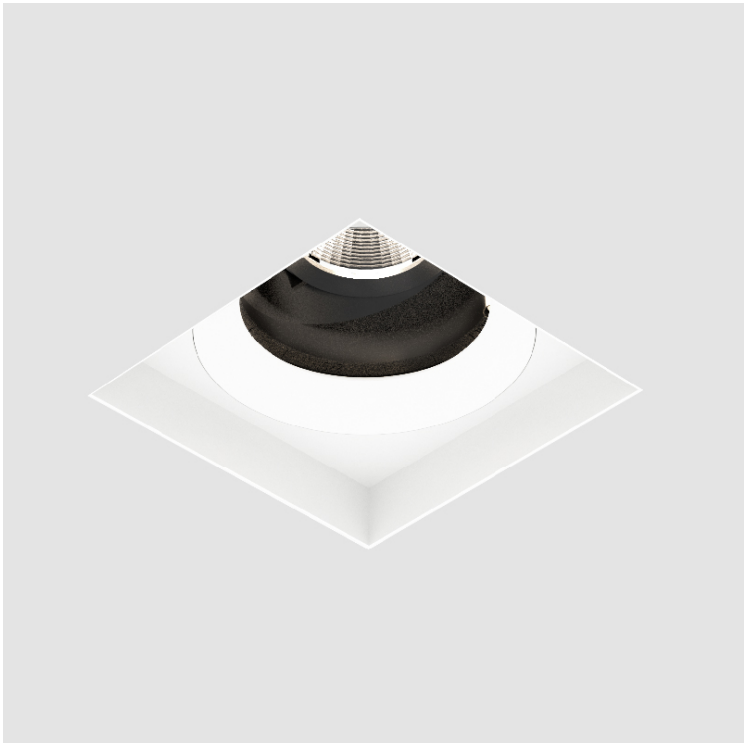

ELECTRICAL
Lamp Type: LED (Zhaga Standard)
Input Wattage (W): 13.2 (2700K) / 16.5
Total Output Wattage (W): 12 (2700K) / 15
Dimming: Tri-Mode (Non-Dimming and Phase Dimming (120Vac only) and 0-10V Dimming)
Driver Included: No
Driver Location: Recessed Housing
Driver Type: Constant Current - Universal
Driver Class: Class 2
Housing: See components
Input Voltage (V): 120 - 277
Constant Current (mA): 350

LED
Number of LEDs: 1
Color Temperature (°K): 2700 / 3000 / 3500 / 4000
Max. Delivered Lumen (lm): 850 / 950 / 1019 / 1040
Nominal Lumen (lm): 960 / 1070 / 1156 / 1180
CRI: >90 CRI
Efficiency (%): 88.5
Lamp Life (hrs): 50000
Upon Request: RGB-W Tunable White Special Color Temperature Special LED

OPTICAL
Reflector: 10
Adjustability: Rotational 355°; Tilt 30°
Upon Request: Special Beam Angles

RATINGS AND CERTIFICATIONS
Certified By: Certified for North American Standards
Zaneen Lighting Inc. © 2024, T 1800-388-3382, F 416-247-9319, www.zaneen.com