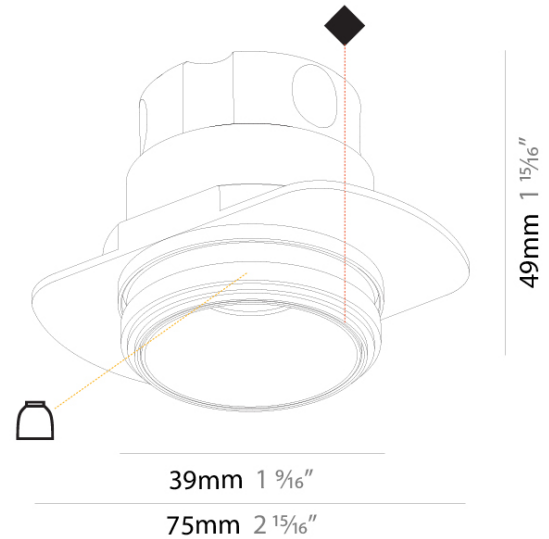

Series: Invader Standard
Partner: Prolicht
Division: Architectural
Installation: Trimless
Product Type: Downlight
Mounting Location: Ceiling
Light Distribution: Downlight

PHYSICAL

Aperture Sizes - Downlights: 1"
Shape: Round
Diameter (mm): 39
Diameter (in): 1 5/16
Height (mm): 49
Height (in): 1 15/16
Ceiling Thickness (mm): 10 / 12.5 / 15 / 25
Ceiling Thickness (in): 3/8 or 1/2 or 9/16
Min. Recessing Depth (mm): 65
Min. Recessing Depth (in): 2 5/8
Weight (kg): 0.106
Weight (lbs): 0.23
Fixture Finish: SSR / BKV / CWI / CRY / HAB / UFT / ITA / RUA / FTG / MYG / LOD / PUS / FRO / FUP / KIA / POP / BLS / SPG / MEY / GOH / CHC / COM / ABZ / JAG / OBR / MOS / ROR
Fixture Material: Aluminum
Cut-out Measurements: 45mm / 1 3/4"
Upon Request: Unique Sizes Unique Ceiling Thickness

ELECTRICAL

Lamp Type: LED (Zhaga Standard)
Input Wattage (W): 2.2
Total Output Wattage (W): 2
Dimming: 0-10V Dimming / Phase Dimming (120Vac Only)
Driver Included: No
Driver Location: Remote
Driver Type: Constant Current - 120 / 277Vac
Input Voltage (V): 120 - 277
Constant Current (MA): 700

LED

Number of LEDs: 1
Color Temperature (°K): 2700 / 3000 / 3500 / 4000
Max. Delivered Lumen (lm): 160 / 170 / 176 / 180
CRI: >90 CRI
Lamp Life (hrs): 50000
Upon Request: RGB-W Tunable White Special Color Temperature

OPTICAL

Reflector°: 12 / 20 / 35
Upon Request: Special Beam Angles

RATINGS AND CERTIFICATIONS

Certified By: Certified for North American Standards
IP rating: IP20