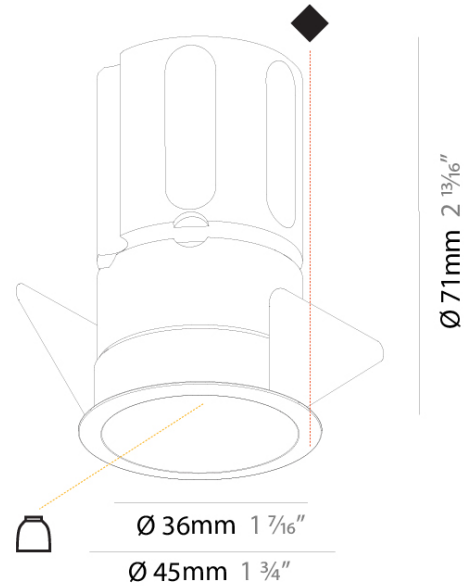

GENERAL

Series: Invader Standard
Partner: Prolicht
Division: Architectural
Installation: Recessed
Product Type: Downlight
Mounting Location: Ceiling
Light Distribution: Downlight

PHYSICAL

Aperture Sizes - Downlights: 1"
Shape: Round
Diameter (mm): 45
Diameter (in): 1 3/4"
Height (mm): 71
Height (in): 2 13/16"
Ceiling Thickness (mm): 10 / 12.5 / 15
Ceiling Thickness (in): 3/8 or 1/2 or 9/16
Min. Recessing Depth (mm): 150
Min. Recessing Depth (in): 5 7/8"
Weight (kg): 0.102
Weight (lbs): 0.23
Fixture Finish: SSR / BKV / CWI / CRY / HAB / UFT / ITA / RUA / FTG / MYG / LOD / PUS / FRO / FUP / KIA / POP / BLS / SPG / MEY / GOH / CHC / COM / ABZ / JAG / OBR / MOS / ROR
Fixture Material: Aluminum
Cut-out Measurements: Dia: 41mm / 1 5/8"

ELECTRICAL

Lamp Type: LED (Zhaga Standard)
Input Wattage (W): 6.8
Total Output Wattage (W): 6.2
Dimming: Non-Dimmable
Driver Included: No
Driver Location: Remote
Driver Type: Constant Current - 120 / 277Vac
Driver Class: Class 2
Input Voltage (V): 120 - 277
Constant Current (MA): 250
Upon Request: 0-10Vdc dimming / Phase dimming 120Vac

LED

Number of LEDs: 1
Color Temperature (°K): 2700 / 3000 / 3500 / 4000
Max. Delivered Lumen (lm): 618 / 646 / 674 / 683
Nominal Lumen (lm): 731 / 762 / 801 / 817
CRI: >90 CRI
Lamp Life (hrs): 50000

OPTICAL

Beam Angle: 48 / 56

RATINGS AND CERTIFICATIONS

Certified By: Certified for North American Standards
IP rating: IP20