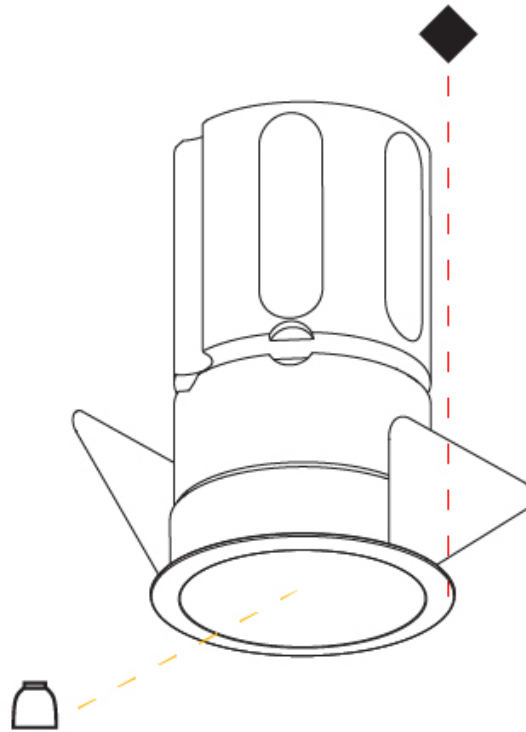

INVADER STANDARD RECESSED

A37959-

PROJECT _____

TYPE _____

SPECIFIER _____

QUANTITY _____

DATE _____

A