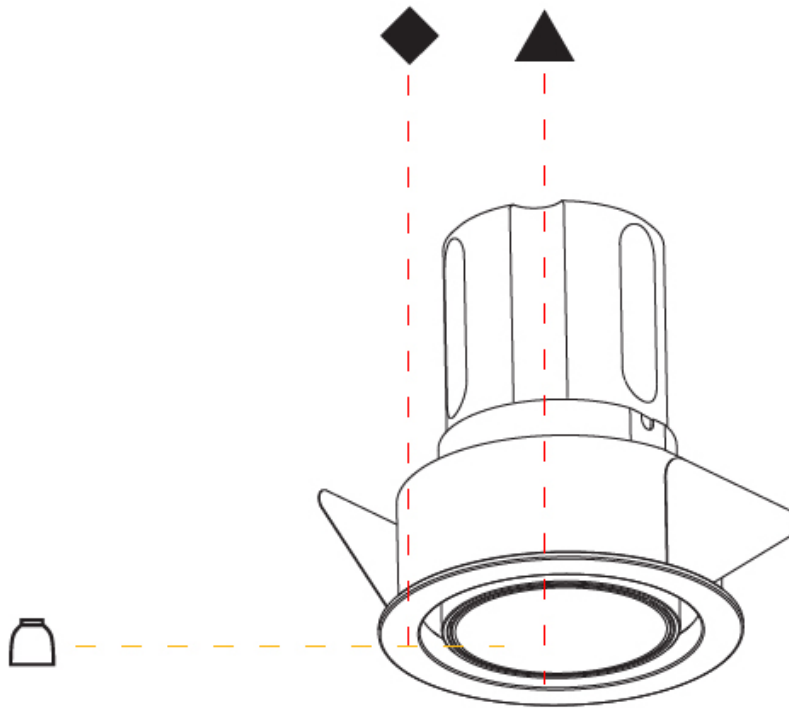

INVADER ADJUSTABLE RECESSED

A37962-

PROJECT _____

TYPE _____

SPECIFIER _____

QUANTITY _____

DATE _____

A