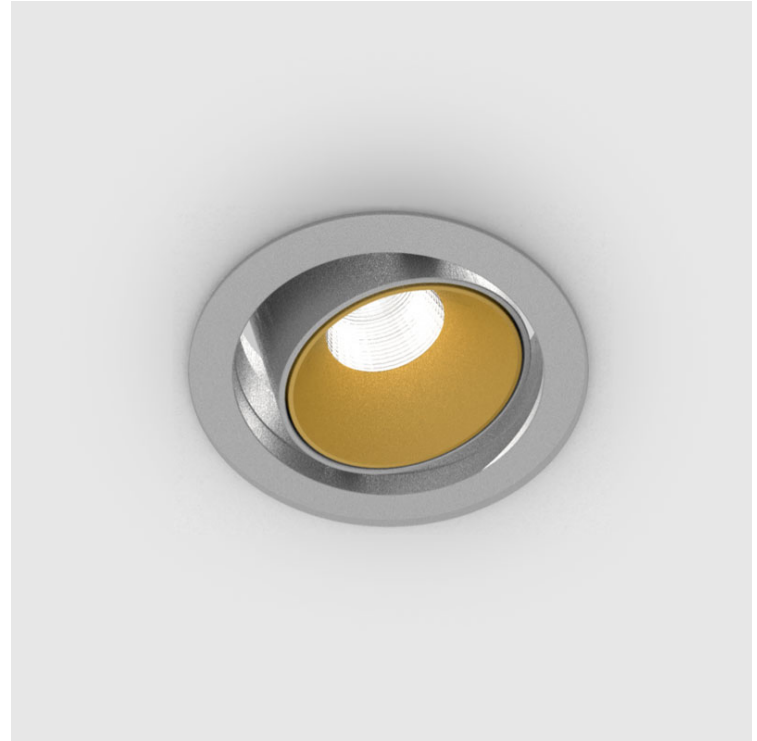

GENERAL

Series: Invader Standard
Subseries: Invader Adjustable
Partner: Prolicht
Division: Architectural
Installation: Recessed
Product Type: Downlight
Mounting Location: Ceiling
Light Distribution: Adjustable

PHYSICAL

Aperture Sizes - Downlights: 1"
Shape: Round
Diameter (mm): 62
Diameter (in): 2 1/16
Height (mm): 74
Height (in): 2 15/16
Min. Recessing Depth (mm): 150
Min. Recessing Depth (in): 5 7/8
Weight (kg): 0.138
Weight (lbs): 0.304
Fixture Finish: SSR / BKV / CWI / CRY / HAB / UFT / ITA / RUA / FTG / MYG / LOD / PUS / FRO / FUP / KIA / POP / BLS / SPG / MEY / GOH / CHC / COM / ABZ / JAG / OBR / MOS / ROR
Fixture Material: Aluminum
Cut-out Measurements: 57mm / 2 1/4"

ELECTRICAL

Lamp Type: LED (Zhaga Standard)
Input Wattage (W): 6.8
Total Output Wattage (W): 6.2
Dimming: Tri-Mode (Non-Dimming and Phase Dimming (120Vac only) and 0-10V Dimming)
Driver Included: No
Driver Location: Remote
Driver Type: Constant Current - 120 / 277Vac
Input Voltage (V): 120 - 277
Constant Current (MA): 250

LED

Number of LEDs: 1
Color Temperature (°K): 2700 / 3000 / 3500 / 4000
Max. Delivered Lumen (lm): 605 / 633 / 660 / 669
CRI: >90 CRI
Lamp Life (hrs): 50000

OPTICAL

Reflector: 40 / 50
Adjustability: Rotational 180°; Tilt 30°

RATINGS AND CERTIFICATIONS

Certified By: Certified for North American Standards
IP rating: IP20