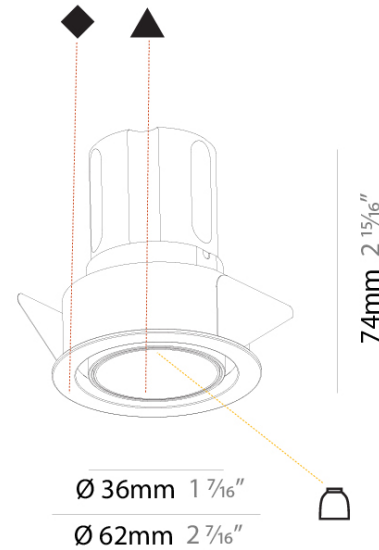

GENERAL

Series: Invader Standard
Subseries: Invader Adjustable
Partner: Prolicht
Division: Architectural
Installation: Recessed
Product Type: Downlight
Mounting Location: Ceiling
Light Distribution: Adjustable

PHYSICAL

Aperture Sizes - Downlights: 1"
Shape: Round
Diameter (mm): 62
Diameter (in): 2 1/16
Height (mm): 74
Height (in): 2 15/16
Min. Recessing Depth (mm): 150
Min. Recessing Depth (in): 5 7/8
Weight (kg): 0.138
Weight (lbs): 0.304
Fixture Finish: SSR / BKV / CWI / CRY / HAB / UFT / ITA / RUA / FTG / MYG / LOD / PUS / FRO / FUP / KIA / POP / BLS / SPG / MEY / GOH / CHC / COM / ABZ / JAG / OBR / MOS / ROR
Fixture Material: Aluminum
Cut-out Measurements: 57mm / 2 1/4"

ELECTRICAL

Lamp Type: LED (Zhaga Standard)
Input Wattage (W): 6.8
Total Output Wattage (W): 6.2
Dimming: Tri-Mode (Non-Dimming and Phase Dimming (120Vac only) and 0-10V Dimming)
Driver Included: No
Driver Location: Remote
Driver Type: Constant Current - 120 / 277Vac
Input Voltage (V): 120 - 277
Constant Current (MA): 250

LED

Number of LEDs: 1
Color Temperature (°K): 2700 / 3000 / 3500 / 4000
Max. Delivered Lumen (lm): 605 / 633 / 660 / 669
CRI: >90 CRI
Lamp Life (hrs): 50000

OPTICAL

Reflector: 40 / 50
Adjustability: Rotational 180°; Tilt 30°

RATINGS AND CERTIFICATIONS

Certified By: Certified for North American Standards
IP rating: IP20