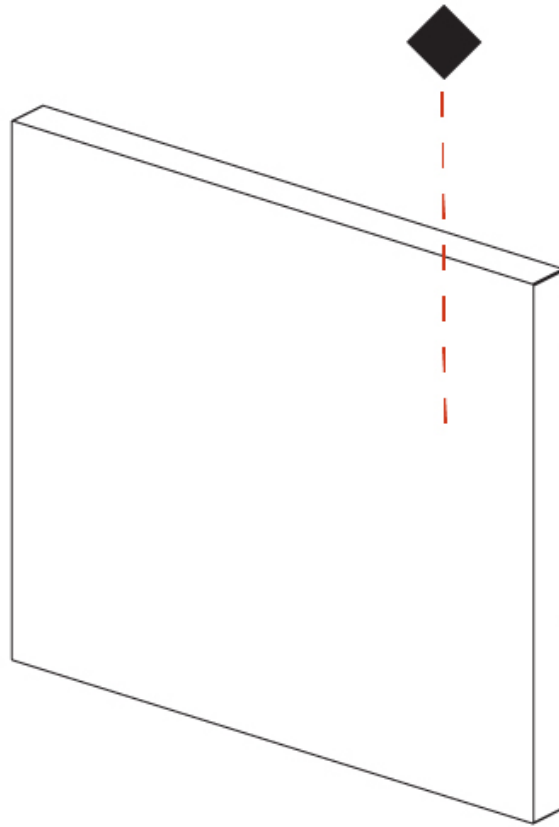

PROJECT

TYPE

SPECIFIER

QUANTITY

DATE

PROJECT _____
TYPE _____
SPECIFIER _____
QUANTITY _____
DATE _____

FIXTURE Finish

Sparkling Silver - 01 (SSR)