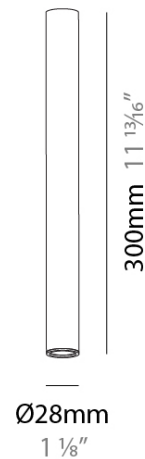

1. To build a product code in our configurator select the specify button on the base model # product page
2. To build a manual product code on this datasheet choose from the options listed below in blue font and add the suffix to the base model #

GENERAL

Series: Hangover
Subseries: Hangover Plug Standard (Track Insert)
Partner: Prolicht
Division: Architectural
Light Distribution: Downlight

PHYSICAL

Aperture Sizes - Downlights: 1"
Shape: Cylinder
Diameter (mm): 28
Diameter (in): 1 1/8
Height (mm): 350
Height (in): 13 3/4
Weight (kg): 0.451
Weight (lbs): 0.99
[Diffuser: Shine Ring 1-6](#)
[Fixture Finish: SSR / BKV / CWI / CRY / HAB / UFT / ITA / RUA / FTG / MYG / LOD / PUS / FRO / FUP / KIA / POP / BLS / SPG / MEY / GOH / CHC / COM / ABZ / JAG / OBR / MOS / ROR](#)
Fixture Material: Aluminum
Cable Details: 2,000mm or 4,000mm Cable - Black

ELECTRICAL

Lamp Type: LED (Zhaga Standard)
Input Wattage (W): 6.4
Total Output Wattage (W): 5.8
[Dimming: 0-10V Dimming](#)
Driver Included: No
Driver Location: External
Input Voltage (V): 120

LED

Number of LEDs: 1
[Color Temperature (°K): 2700 / 3000 / 4000](#)
Max. Delivered Lumen (lm): 328 / 363 / 386
Nominal Lumen (lm): 448 / 483 / 514
CRI: >90 CRI
Upon Request: Special Color Temperature

OPTICAL

[Optic°: 24 / 32 / 58](#)
Upon Request: Special Beam Angles

RATINGS AND CERTIFICATIONS

Certified By: Certified for North American Standards
IP rating: IP20