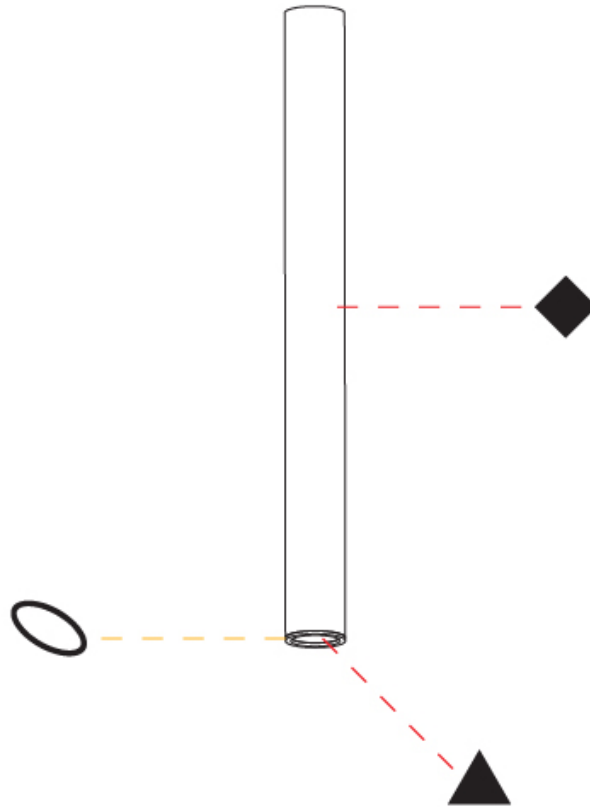

HANGOVER PLUG STANDARD (TRACK INSERT)

A380041-

PROJECT

TYPE

SPECIFIER

QUANTITY

DATE

A