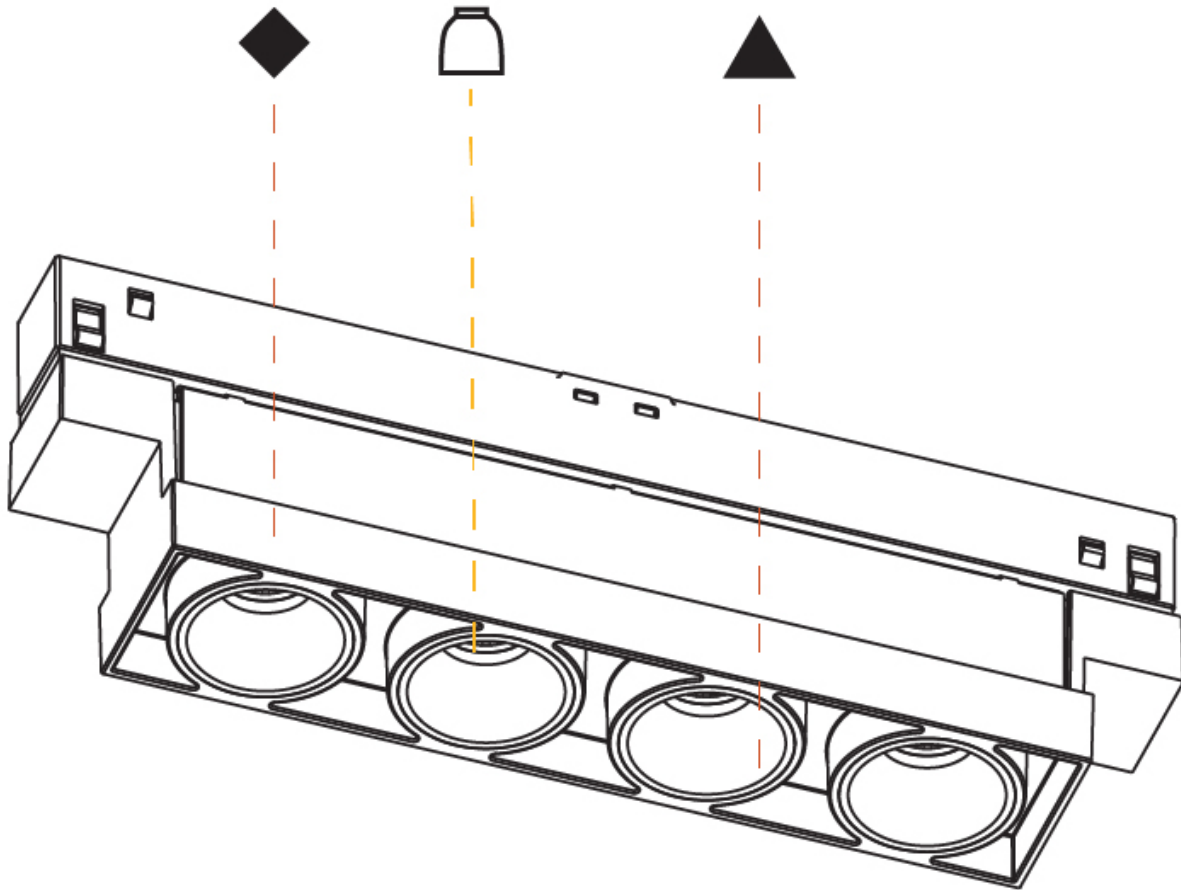

MAGIQ 4 CELL

A380052-

PROJECT _____

TYPE _____

SPECIFIER _____

QUANTITY _____

DATE _____

A