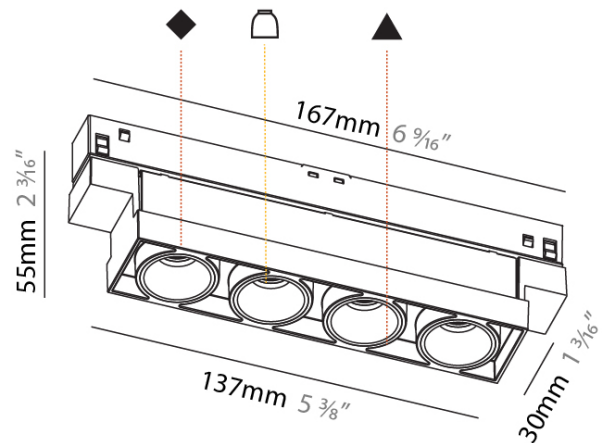

1. To build a product code in our configurator select the specify button on the base model # product page
2. To build a manual product code on this datasheet choose from the options listed below in blue font and add the suffix to the base model #

GENERAL

Series: Clicktrack
Subseries: Magiq 4 Cell
Partner: Prolicht
Division: Architectural
Light Distribution: Direct

PHYSICAL

Shape: Rectangle
Length (mm): 167
Length (in): 6 9/16
Width (mm): 30
Width (in): 1 3/16
Height (mm): 55
Height (in): 2 3/16

Fixture Finish: SSR / BKV / CWI / CRY / HAB / UFT / ITA / RUA / FTG / MYG / LOD / PUS / FRO / FUP / KIA / POP / BLS / SPG / MEY / GOH / CHC / COM / ABZ / JAG / OBR / MOS / ROR
Fixture Material: Aluminum Die Cast

ELECTRICAL

Lamp Type: LED (Zhaga Standard)
Input Wattage (W): 16.3
Dimming: Non-Dimmable
Driver Included: No
Driver Location: Remote
Driver Type: Constant Voltage - Universal
Driver Class: Class 2
Input Voltage (V): 48
Constant Current (MA): 1050
Upon Request: 0-10Vdc Dimming / DALI

LED

Number of LEDs: 4
Color Temperature (°K): 2700 / 3000 / 3500 / 4000
Max. Delivered Lumen (lm): 780 / 850 / 862 / 880
CRI: >90 CRI
Lamp Life (hrs): 50000
Upon Request: Special Color Temperature ***3500K available in minimum quantities (larger quantities upon request)

OPTICAL

Reflector: 10 / 20 / 40
Upon Request: Special Beam Angles

RATINGS AND CERTIFICATIONS

Certified By: Certified for North American Standards
IP rating: IP20