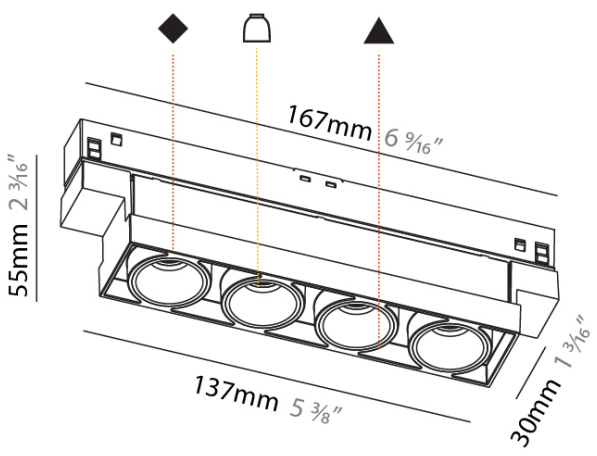

1. To build a product code in our configurator select the specify button on the base model # product page
2. To build a manual product code on this datasheet choose from the options listed below in blue font and add the suffix to the base model #

GENERAL
Series: Clicktrack
Subseries: Magiq 4 Cell
Partner: Prolicht
Division: Architectural
Light Distribution: Direct

PHYSICAL
Shape: Rectangle
Length (mm): 167
Length (in): 6 5/16
Width (mm): 30
Width (in): 1 3/16
Height (mm): 55
Height (in): 2 1/8
Fixture Finish: SSR / BKV / CWI / CRY / HAB / UFT / ITA / RUA / FTG / MYG / LOD / PUS / FRO / FUP / KIA / POP / BLS / SPG / MEY / GOH / CHC / COM / ABZ / JAG / OBR / MOS / ROR
Fixture Material: Aluminum Die Cast

ELECTRICAL
Lamp Type: LED (Zhaga Standard)
Input Wattage (W): 16.3
Dimming: Non-Dimmable
Driver Included: No
Driver Location: Remote
Driver Type: Constant Voltage - Universal
Driver Class: Class 2
Input Voltage (V): 48
Constant Current (MA): 1050
Upon Request: 0-10Vdc Dimming / DALI

LED
Number of LEDs: 4
Color Temperature (°K): 2700 / 3000 / 3500 / 4000
Max. Delivered Lumen (lm): 780 / 850 / 862 / 880
CRI: >90 CRI
Lamp Life (hrs): 50000
Upon Request: Special Color Temperature ***3500K available in minimum quantities (larger quantities upon request)

OPTICAL
Reflector: 10 / 20 / 40
Upon Request: Special Beam Angles

RATINGS AND CERTIFICATIONS
Certified By: Certified for North American Standards
IP rating: IP20