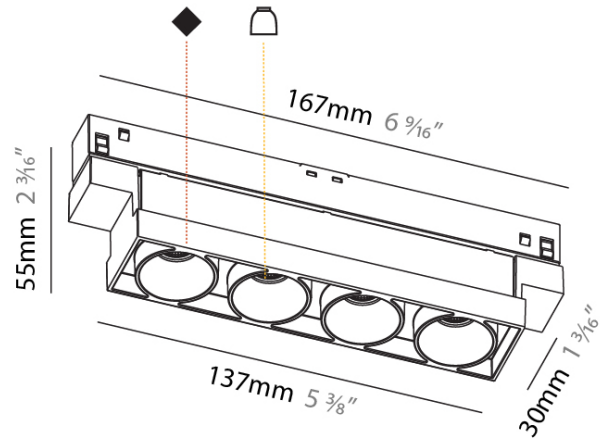

1. To build a product code in our configurator select the specify button on the base model # product page
2. To build a manual product code on this datasheet choose from the options listed below in blue font and add the suffix to the base model #

GENERAL

Series: Clicktrack
Subseries: Magiq 4 Cell
Partner: Prolicht
Division: Architectural
Light Distribution: Direct

PHYSICAL

Shape: Rectangle
Length (mm): 167
Length (in): 6 ⁷/₁₆
Width (mm): 30
Width (in): 1 ³/₁₆
Height (mm): 55
Height (in): 2 ³/₁₆

Fixture Finish: [SSR / BKV / CWI / CRY / HAB / UFT / ITA / RUA / FTG / MYG / LOD / PUS / FRO / FUP / KIA / POP / BLS / SPG / MEY / GOH / CHC / COM / ABZ / JAG / OBR / MOS / ROR](#)
Fixture Material: Aluminum Die Cast

ELECTRICAL

Lamp Type: LED (Zhaga Standard)
Input Wattage (W): 16.3
Dimming: Non-Dimmable
Driver Included: No
Driver Location: Remote
Driver Type: Constant Voltage - Universal
Driver Class: Class 2
Input Voltage (V): 48
Constant Current (MA): 1050
Upon Request: 0-10Vdc Dimming / DALI

LED

Color Temperature (°K): [2700 / 3000 / 3500 / 4000](#)
Max. Delivered Lumen (lm): 780 / 850 / 862 / 880
CRI: >90 CRI
Lamp Life (hrs): 50000
Upon Request: Special Color Temperature ***3500K available in minimum quantities (larger quantities upon request)

OPTICAL

Reflector*: [10 / 20 / 40](#)
Upon Request: Special Beam Angles

RATINGS AND CERTIFICATIONS

Certified By: Certified for North American Standards
IP rating: IP20