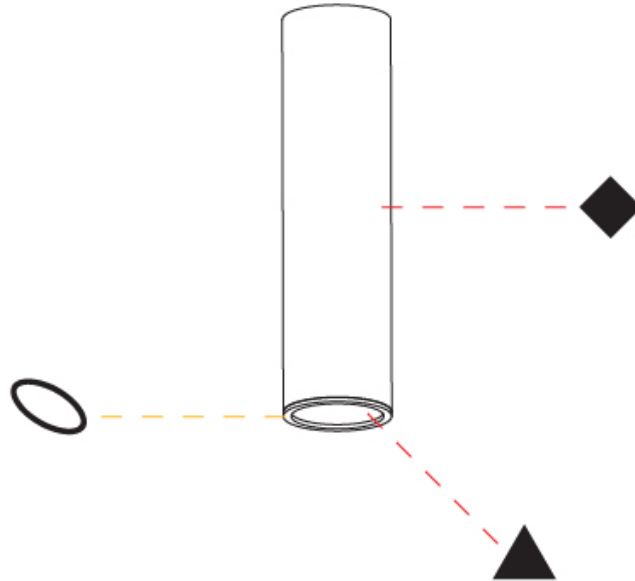

HANGOVER PLUG 40 SURFACE

A380107-

PROJECT _____

TYPE _____

SPECIFIER _____

QUANTITY _____

DATE _____

A