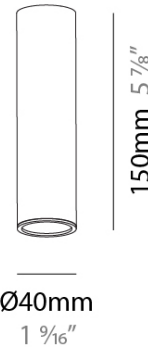

DESCRIPTION
Hangover Plug 40 - 150mm / 5 7/8" - 10.9W LED (Zhaga Standard) - 2700K / 3000K / 4000K - Dimmable - Reflector 40° / 50°

1. To build a product code in our configurator select the specify button on the base model # product page
2. To build a manual product code on this datasheet choose from the options listed below in blue font and add the suffix to the base model #

GENERAL
Series: Hangover
Subseries: Hangover Plug 40
Partner: Prolicht
Division: Architectural
Installation: Surface
Product Type: Downlight
Mounting Location: Ceiling
Light Distribution: Downlight

PHYSICAL
Aperture Sizes - Downlights: 1"
Shape: Cylinder
Diameter (mm): 40
Diameter (in): 1 9/16
Height (mm): 150
Height (in): 5 7/8
Weight (kg): 0.452
Weight (lbs): 9.96
Diffuser: Shine Ring 1-6
Fixture Finish: SSR / BKV / CWI / CRY / HAB / UFT / ITA / RUA / FTG / MYG / LOD / PUS / FRO / FUP / KIA / POP / BLS / SPG / MEY / GOH / CHC / COM / ABZ / JAG / OBR / MOS / ROR
Fixture Material: Aluminum

ELECTRICAL
Lamp Type: LED (Zhaga Standard)
Input Wattage (W): 10.9
Total Output Wattage (W): 10
Dimming: 0-10V Dimming
Driver Included: No
Input Voltage (V): 48

LED
Color Temperature (°K): 2700 / 3000 / 4000
Max. Delivered Lumen (lm): 788 / 829 / 840
Nominal Lumen (lm): 1016 / 1068 / 1082
CRI: >90 CRI
Lamp Life (hrs): 50000

OPTICAL
Reflector: 40 / 50

RATINGS AND CERTIFICATIONS
Certified By: Certified for North American Standards
IP rating: IP20