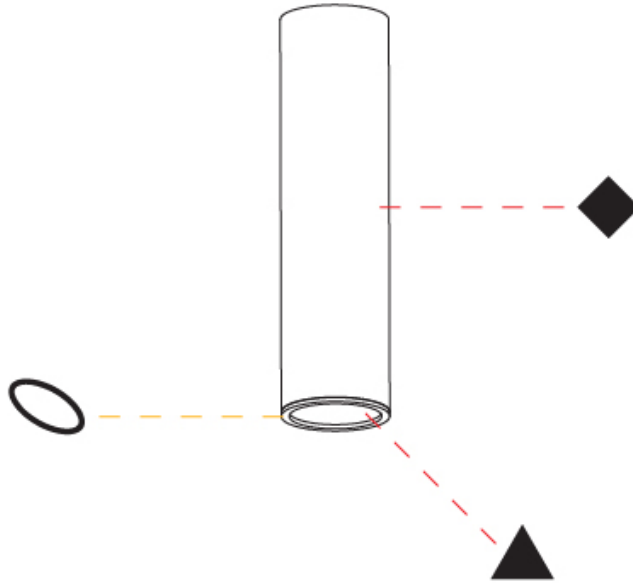

HANGOVER PLUG 40 SURFACE

A380107-

PROJECT _____

TYPE _____

SPECIFIER _____

QUANTITY _____

DATE _____

A