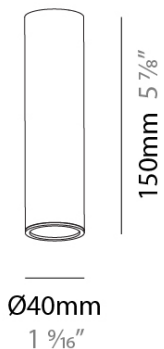

DESCRIPTION
Hangover Plug 40 - 150mm / 5 7/8" - 10.9W LED (Zhaga Standard) - 2700K / 3000K / 4000K - Dimmable - Reflector 40° / 50°

1. To build a product code in our configurator select the specify button on the base model # product page
2. To build a manual product code on this datasheet choose from the options listed below in blue font and add the suffix to the base model #

GENERAL

Series: Hangover
Subseries: Hangover Plug 40
Partner: Prolicht
Division: Architectural
Installation: Surface
Product Type: Downlight
Mounting Location: Ceiling
Light Distribution: Downlight

PHYSICAL

Aperture Sizes - Downlights: 1"
Shape: Cylinder
Diameter (mm): 40
Diameter (in): 1 9/16
Height (mm): 150
Height (in): 5 7/8
Weight (kg): 0.452
Weight (lbs): 9.96
Diffuser: Shine Ring 1-6
Fixture Finish: SSR / BKV / CWI / CRY / HAB / UFT / ITA / RUA / FTG / MYG / LOD / PUS / FRO / FUP / KIA / POP / BLS / SPG / MEY / GOH / CHC / COM / ABZ / JAG / OBR / MOS / ROR
Fixture Material: Aluminum

ELECTRICAL

Lamp Type: LED (Zhaga Standard)
Input Wattage (W): 10.9
Total Output Wattage (W): 10
Dimming: 0-10V Dimming
Driver Included: No
Input Voltage (V): 48

LED

Color Temperature (°K): 2700 / 3000 / 4000
Max. Delivered Lumen (lm): 788 / 829 / 840
Nominal Lumen (lm): 1016 / 1068 / 1082
CRI: >90 CRI
Lamp Life (hrs): 50000

OPTICAL

Reflector: 40 / 50

RATINGS AND CERTIFICATIONS

Certified By: Certified for North American Standards
IP rating: IP20