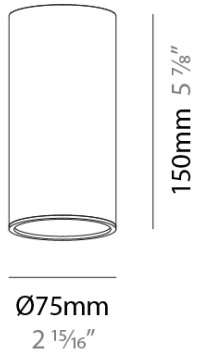

DESCRIPTION
Hangover Plug 75 - Track Head -150mm / 5 7/8" - 6.6W LED (Zhaga Standard) - 2700K / 3000K / 4000K - Dimmable - Lens 9° / 24° / 39°

1. To build a product code in our configurator select the specify button on the base model # product page
2. To build a manual product code on this datasheet choose from the options listed below in blue font and add the suffix to the base model #

GENERAL
Series: Hangover
Subseries: Hangover Plug 75
Partner: Prolicht
Division: Architectural
Installation: Surface
Product Type: Downlight
Mounting Location: Ceiling
Light Distribution: Downlight

PHYSICAL
Aperture Sizes - Downlights: 2"
Shape: Cylinder
Diameter (mm): 75
Diameter (in): 2 15/16
Height (mm): 150
Height (in): 5 7/8
Weight (kg): 0.532
Weight (lbs): 1.17
Diffuser: Shine Ring 1-6
Fixture Finish: SSR / BKV / CWI / CRY / HAB / UFT / ITA / RUA / FTG / MYG / LOD / PUS / FRO / FUP / KIA / POP / BLS / SPG / MEY / GOH / CHC / COM / ABZ / JAG / OBR / MOS / ROR
Fixture Material: Aluminum

ELECTRICAL
Lamp Type: LED (Zhaga Standard)
Input Wattage (W): 6.6
Total Output Wattage (W): 6
Dimming: 0-10V Dimming
Driver Included: No
Input Voltage (V): 48

LED
Color Temperature (°K): 2700 / 3000 / 4000
Max. Delivered Lumen (lm): 385 / 408 / 442
Nominal Lumen (lm): 455.22 / 482 / 522.17
CRI: >90 CRI
Lamp Life (hrs): 50000

OPTICAL
Optic°: 9 / 24 / 39

RATINGS AND CERTIFICATIONS
Certified By: Certified for North American Standards
IP rating: IP20