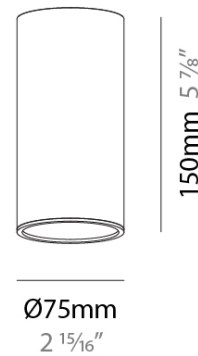

DESCRIPTION

Hangover Plug 75 - Track Head -150mm / 5 7/8" - 6.6W LED (Zhaga Standard) - 2700K / 3000K / 4000K - Dimmable - Lens 9° / 24° / 39°

1. To build a product code in our configurator select the specify button on the base model # product page
2. To build a manual product code on this datasheet choose from the options listed below in blue font and add the suffix to the base model #

GENERAL

Series: Hangover
Subseries: Hangover Plug 75
Partner: Prolicht
Division: Architectural
Installation: Surface
Product Type: Downlight
Mounting Location: Ceiling
Light Distribution: Downlight

PHYSICAL

Aperture Sizes - Downlights: 2"
Shape: Cylinder
Diameter (mm): 75
Diameter (in): 2 15/16
Height (mm): 150
Height (in): 5 7/8
Weight (kg): 0.532
Weight (lbs): 1.17
Diffuser: Shine Ring 1-6
Fixture Finish: SSR / BKV / CWI / CRY / HAB / UFT / ITA / RUA / FTG / MYG / LOD / PUS / FRO / FUP / KIA / POP / BLS / SPG / MEY / GOH / CHC / COM / ABZ / JAG / OBR / MOS / ROR
Fixture Material: Aluminum

ELECTRICAL

Lamp Type: LED (Zhaga Standard)
Input Wattage (W): 6.6
Total Output Wattage (W): 6
Dimming: 0-10V Dimming
Driver Included: No
Input Voltage (V): 48

LED

Color Temperature (°K): 2700 / 3000 / 4000
Max. Delivered Lumen (lm): 385 / 408 / 442
Nominal Lumen (lm): 455.22 / 482 / 522.17
CRI: >90 CRI
Lamp Life (hrs): 50000

OPTICAL

Optic°: 9 / 24 / 39

RATINGS AND CERTIFICATIONS

Certified By: Certified for North American Standards
IP rating: IP20