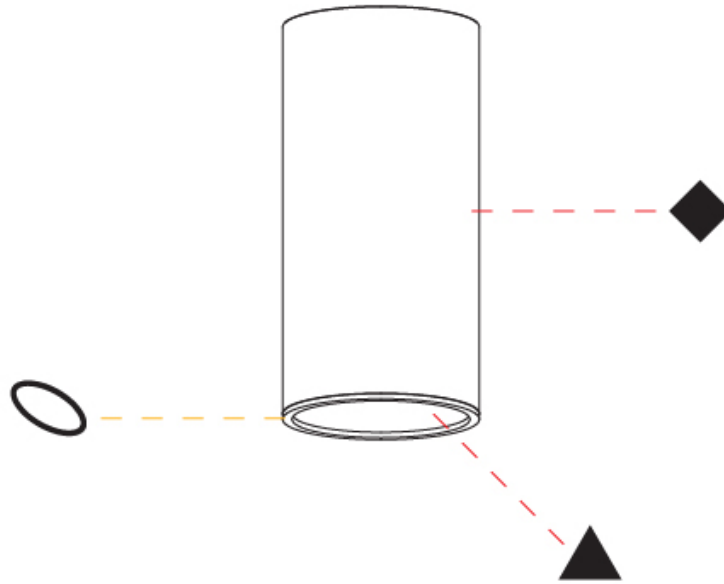

HANGOVER PLUG 75 SURFACE

A380111-

PROJECT

TYPE

SPECIFIER

QUANTITY

DATE

A