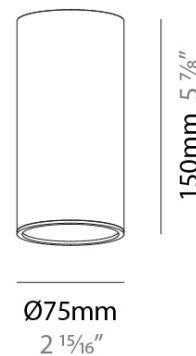

DESCRIPTION

Hangover Plug 75 - Track Head -150mm / 5 7/8" - 6.6W LED (Zhaga Standard) - 2700K / 3000K / 4000K - Dimmable - Lens 9° / 24° / 39°

1. To build a product code in our configurator select the specify button on the base model # product page
2. To build a manual product code on this datasheet choose from the options listed below in blue font and add the suffix to the base model #

GENERAL

Series: Hangover
Subseries: Hangover Plug 75
Partner: Prolicht
Division: Architectural
Installation: Surface
Product Type: Downlight
Mounting Location: Ceiling
Light Distribution: Downlight

PHYSICAL

Aperture Sizes - Downlights: 2"
Shape: Cylinder
Diameter (mm): 75
Diameter (in): 2 15/16
Height (mm): 150
Height (in): 5 7/8
Weight (kg): 0.532
Weight (lbs): 1.17
Diffuser: Shine Ring 1-6
Fixture Finish: SSR / BKV / CWI / CRY / HAB / UFT / ITA / RUA / FTG / MYG / LOD / PUS / FRO / FUP / KIA / POP / BLS / SPG / MEY / GOH / CHC / COM / ABZ / JAG / OBR / MOS / ROR
Fixture Material: Aluminum

ELECTRICAL

Lamp Type: LED (Zhaga Standard)
Input Wattage (W): 6.6
Total Output Wattage (W): 6
Dimming: 0-10V Dimming
Driver Included: No
Input Voltage (V): 48

LED

Color Temperature (°K): 2700 / 3000 / 4000
Max. Delivered Lumen (lm): 385 / 408 / 442
Nominal Lumen (lm): 455.22 / 482 / 522.17
CRI: >90 CRI
Lamp Life (hrs): 50000

OPTICAL

Optic°: 9 / 24 / 39

RATINGS AND CERTIFICATIONS

Certified By: Certified for North American Standards
IP rating: IP20