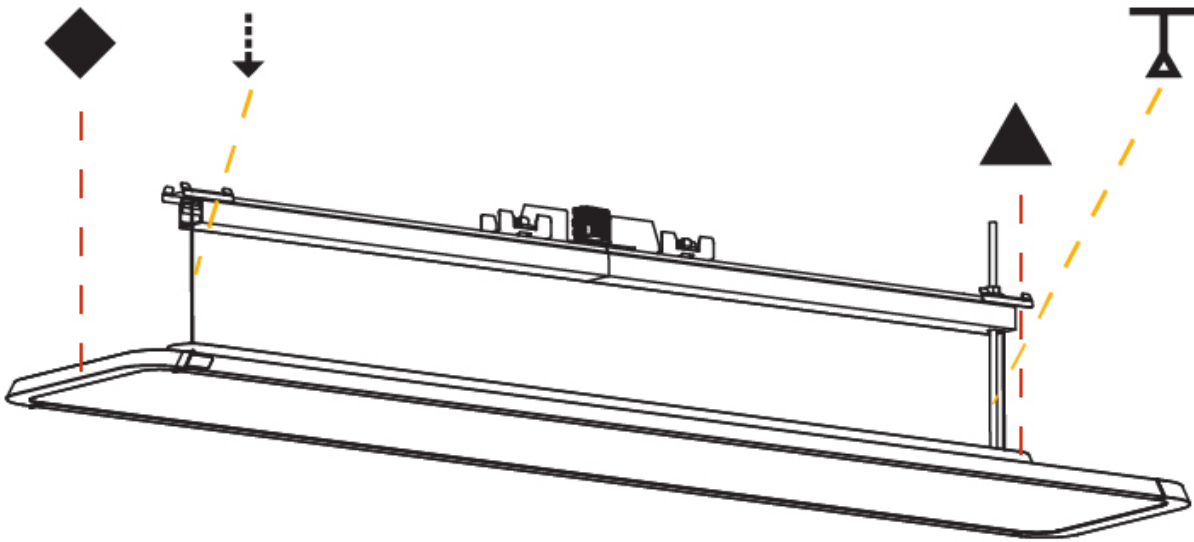

HADI-M TRACK

A380129-

PROJECT _____

TYPE _____

SPECIFIER _____

QUANTITY _____

DATE _____

A