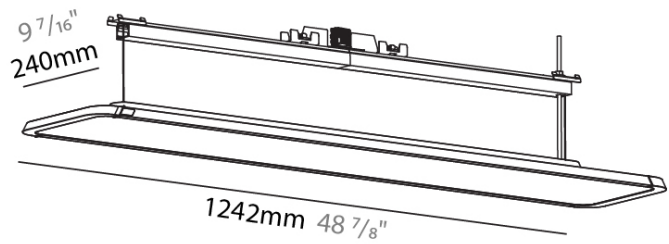

DESCRIPTION
Hadi - M - Hypro 40 Profile Insert - 1242mm - 37.7W LED (Zhaga Standard) - 3000K / 4000K

1. To build a product code in our configurator select the specify button on the base model # product page
2. To build a manual product code on this datasheet choose from the options listed below in blue font and add the suffix to the base model #

GENERAL

Series: Hadi
Subseries: Hadi-M
Partner: Prolicht
Division: Architectural
Installation: Track
Product Type: Downlight
Mounting Location: Ceiling
Light Distribution: Direct

PHYSICAL

Shape: Rectangle
Length (mm): 1242
Length (in): 48 7/8
Width (mm): 240
Width (in): 9 7/16
Height (mm): 48
Height (in): 1 7/8
Weight (kg): 6.728
Weight (lbs): 14.83
Fixture Finish: SSR / BKV / CWI / CRY / HAB / UFT / ITA / RUA / FTG / MYG / LOD / PUS / FRO / FUP / KIA / POP / BLS / SPG / MEY / GOH / CHC / COM / ABZ / JAG / OBR / MOS / ROR
Fixture Material: Aluminum

ELECTRICAL

Lamp Type: LED (Zhaga Standard)
Input Wattage (W): 37.7
Total Output Wattage (W): 32.4
Dimming: Non-Dimmable / 0-10V Dimming
Driver Included: Yes
Driver Location: Integrated
Driver Type: Constant Current - Universal
Driver Class: Class 2
Input Voltage (V): 120 - 277
Constant Current (MA): 900

LED

Color Temperature (°K): 3000 / 4000
Max. Delivered Lumen (lm): 4269 / 4352
Nominal Lumen (lm): 4976 / 5072
CRI: >90 CRI
Lamp Life (hrs): 50000

RATINGS AND CERTIFICATIONS

Certified By: Certified for North American Standards
IP rating: IP20