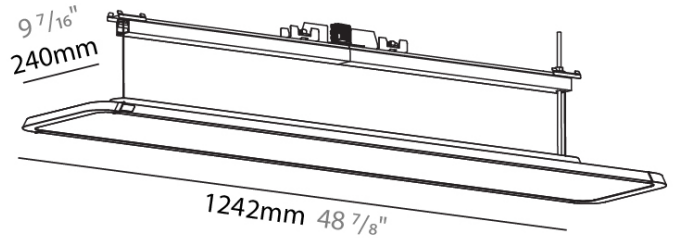

DESCRIPTION
Hadi - M - Hypro 40 Profile Insert - 1242mm - 37.7W LED (Zhaga Standard) - 3000K / 4000K

1. To build a product code in our configurator select the specify button on the base model # product page
2. To build a manual product code on this datasheet choose from the options listed below in blue font and add the suffix to the base model #

GENERAL

Series: Hadi
Subseries: Hadi-M
Partner: Prolicht
Division: Architectural
Installation: Track
Product Type: Downlight
Mounting Location: Ceiling
Light Distribution: Direct

PHYSICAL

Shape: Rectangle
Length (mm): 1242
Length (in): 48 7/8
Width (mm): 240
Width (in): 9 7/16
Height (mm): 48
Height (in): 1 7/8
Weight (kg): 6.728
Weight (lbs): 14.83
Fixture Finish: SSR / BKV / CWI / CRY / HAB / UFT / ITA / RUA / FTG / MYG / LOD / PUS / FRO / FUP / KIA / POP / BLS / SPG / MEY / GOH / CHC / COM / ABZ / JAG / OBR / MOS / ROR
Fixture Material: Aluminum

ELECTRICAL

Lamp Type: LED (Zhaga Standard)
Input Wattage (W): 37.7
Total Output Wattage (W): 32.4
Dimming: Non-Dimmable / 0-10V Dimming
Driver Included: Yes
Driver Location: Integrated
Driver Type: Constant Current - Universal
Driver Class: Class 2
Input Voltage (V): 120 - 277
Constant Current (MA): 900

LED

Color Temperature (°K): 3000 / 4000
Max. Delivered Lumen (lm): 4269 / 4352
Nominal Lumen (lm): 4976 / 5072
CRI: >90 CRI
Lamp Life (hrs): 50000

RATINGS AND CERTIFICATIONS

Certified By: Certified for North American Standards
IP rating: IP20