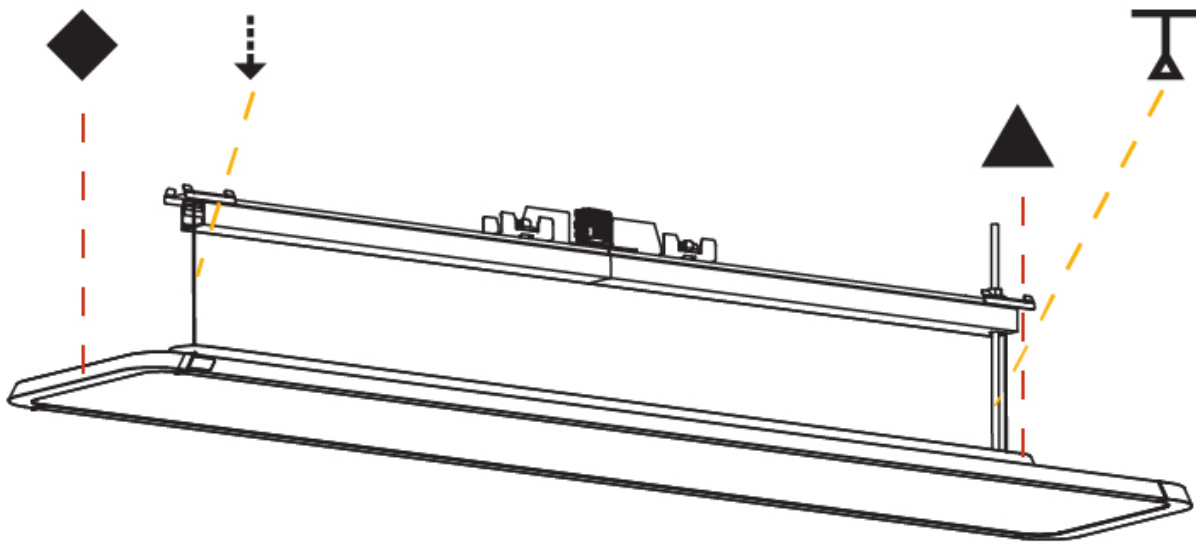

HADI-M TRACK

A380129-

PROJECT _____

TYPE _____

SPECIFIER _____

QUANTITY _____

DATE _____

A