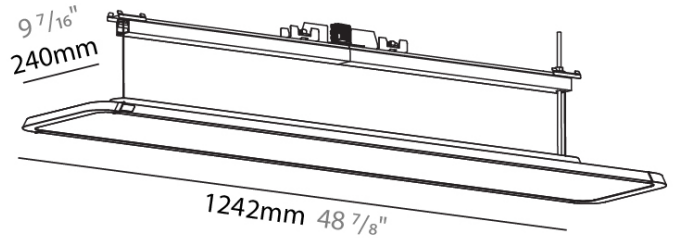

1. To build a product code in our configurator select the specify button on the base model # product page
2. To build a manual product code on this datasheet choose from the options listed below in blue font and add the suffix to the base model #

GENERAL
Series: Hadi
Subseries: Hadi-M
Partner: Prolicht
Division: Architectural
Installation: Track
Product Type: Downlight
Mounting Location: Ceiling
Light Distribution: Direct / Indirect

PHYSICAL
Shape: Rectangle
Length (mm): 1242
Length (in): 48 7/8
Width (mm): 240
Width (in): 9 7/16
Height (mm): 48
Height (in): 1 7/8
Weight (kg): 6.728
Weight (lbs): 14.83
Fixture Finish: SSR / BKV / CWI / CRY / HAB / UFT / ITA / RUA / FTG / MYG / LOD / PUS / FRO / FUP / KIA / POP / BLS / SPG / MEY / GOH / CHC / COM / ABZ / JAG / OBR / MOS / ROR
Fixture Material: Aluminum

ELECTRICAL
Lamp Type: LED (Zhaga Standard)
Input Wattage (W): 76
Total Output Wattage (W): 65
Dimming: Non-Dimmable / 0-10V Dimming
Driver Included: Yes
Driver Location: Integrated
Driver Type: Constant Current - Universal
Driver Class: Class 2
Input Voltage (V): 120 - 277
Constant Current (MA): 900

LED
Color Temperature (°K): 3000 / 4000
Max. Delivered Lumen (lm): 5998 / 6119
Nominal Lumen (lm): 9801.04 / 9998.96
CRI: >90 CRI
Lamp Life (hrs): 50000

RATINGS AND CERTIFICATIONS
Certified By: Certified for North American Standards
IP rating: IP20