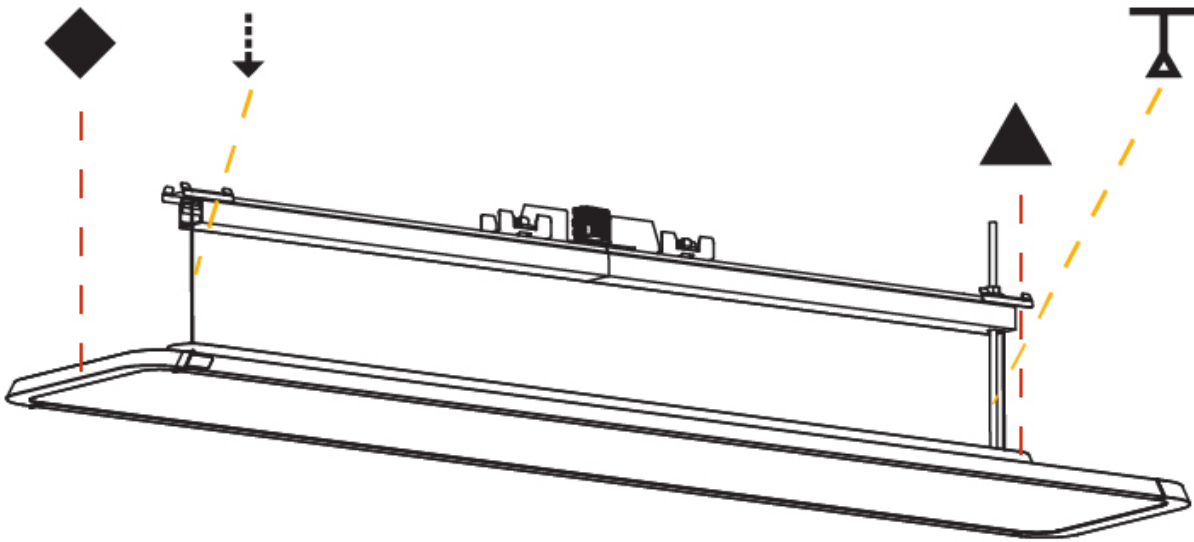

HADI-M TRACK

A380130-

PROJECT _____

TYPE _____

SPECIFIER _____

QUANTITY _____

DATE _____

A