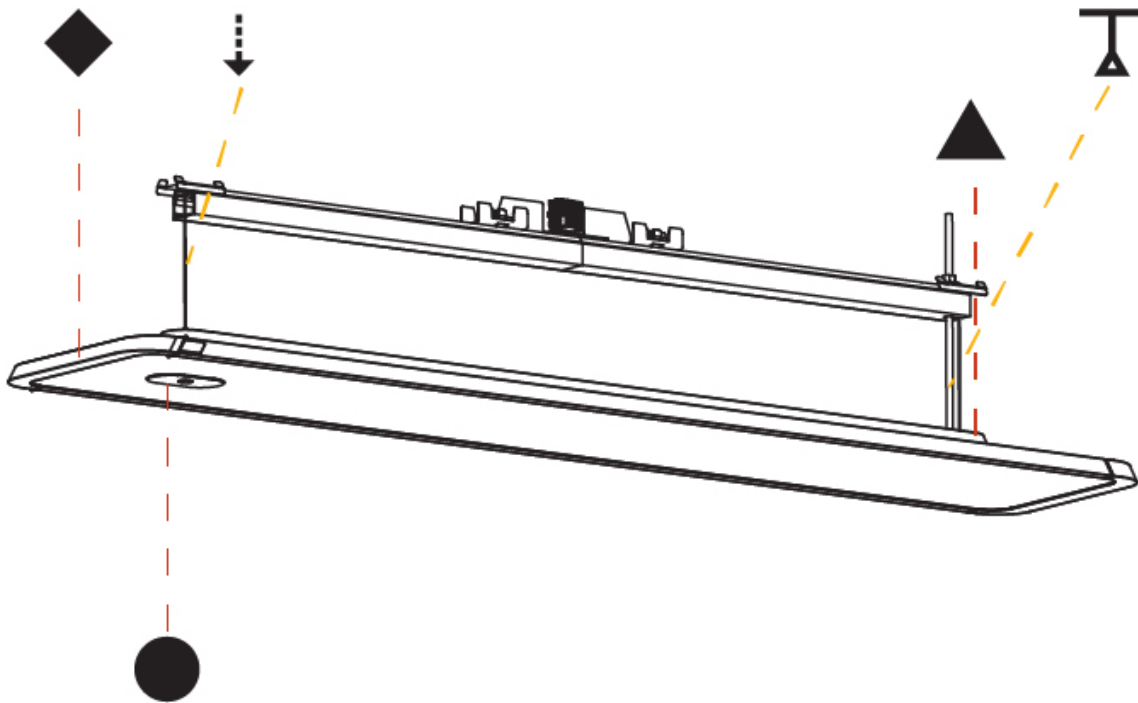

HADI-M SENSOR TRACK

A380131-

PROJECT _____

TYPE _____

SPECIFIER _____

QUANTITY _____

DATE _____

A