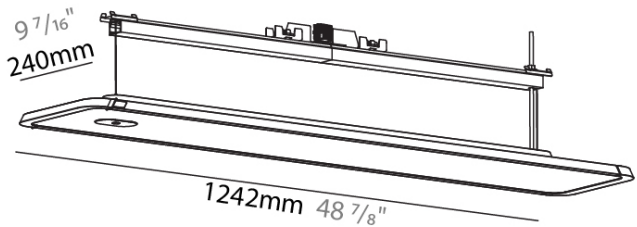

DESCRIPTION
Hadi - M Sensor - Hypro 40 Profile Insert - 1242mm - 37.7W LED (Zhaga Standard) - 3000K / 4000K

1. To build a product code in our configurator select the specify button on the base model # product page
2. To build a manual product code on this datasheet choose from the options listed below in blue font and add the suffix to the base model #

GENERAL
Series: Hadi
Subseries: Hadi-M Sensor
Partner: Prolight
Division: Architectural
Installation: Track
Product Type: Downlight
Mounting Location: Ceiling
Light Distribution: Direct

PHYSICAL
Shape: Rectangle
Length (mm): 1242
Length (in): 48 7/8
Width (mm): 240
Width (in): 9 7/16
Height (mm): 48
Height (in): 1 7/8
Weight (kg): 6.728
Weight (lbs): 14.83
Fixture Finish: SSR / BKV / CWI / CRY / HAB / UFT / ITA / RUA / FTG / MYG / LOD / PUS / FRO / FUP / KIA / POP / BLS / SPG / MEY / GOH / CHC / COM / ABZ / JAG / OBR / MOS / ROR
Fixture Material: Aluminum

ELECTRICAL
Lamp Type: LED (Zhaga Standard)
Input Wattage (W): 37.7
Total Output Wattage (W): 32.4
Dimming: Non-Dimmable / 0-10V Dimming
Driver Included: Yes
Driver Location: Integrated
Driver Type: Constant Current - Universal
Driver Class: Class 2
Input Voltage (V): 120 - 277
Constant Current (MA): 900

LED
Color Temperature (°K): 3000 / 4000
Max. Delivered Lumen (lm): 4269 / 4352
Nominal Lumen (lm): 4976 / 5072
CRI: >90 CRI
Lamp Life (hrs): 50000

RATINGS AND CERTIFICATIONS
Certified By: Certified for North American Standards
IP rating: IP20