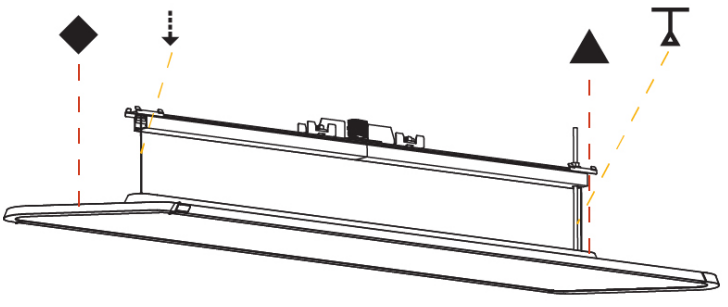

DESCRIPTION
Hadi - Q - Hypro 40 Profile Insert - 1403mm - 37.7W LED (Zhaga Standard) - 3000K / 4000K

1. To build a product code in our configurator select the specify button on the base model # product page
2. To build a manual product code on this datasheet choose from the options listed below in blue font and add the suffix to the base model #

GENERAL
Series: Hadi
Subseries: Hadi-Q
Partner: Prolicht
Division: Architectural
Installation: Track
Product Type: Downlight
Mounting Location: Ceiling
Light Distribution: Direct

PHYSICAL
Shape: Rectangle
Length (mm): 1403
Length (in): 55 1/4
Width (mm): 240
Width (in): 9 7/16
Height (mm): 48
Height (in): 1 7/8
Weight (kg): 6.728
Weight (lbs): 14.83
Fixture Finish: SSR / BKV / CWI / CRY / HAB / UFT / ITA / RUA / FTG / MYG / LOD / PUS / FRO / FUP / KIA / POP / BLS / SPG / MEY / GOH / CHC / COM / ABZ / JAG / OBR / MOS / ROR
Fixture Material: Aluminum

ELECTRICAL
Lamp Type: LED (Zhaga Standard)
Input Wattage (W): 37.7
Total Output Wattage (W): 32.4
Dimming: Non-Dimmable / 0-10V Dimming
Driver Included: Yes
Driver Location: Integrated
Driver Type: Constant Current - Universal
Driver Class: Class 2
Input Voltage (V): 120 - 277
Constant Current (MA): 900

LED
Color Temperature (°K): 3000 / 4000
Max. Delivered Lumen (lm): 4976 / 4352
Nominal Lumen (lm): 4976 / 5072
CRI: >90 CRI
Lamp Life (hrs): 50000

RATINGS AND CERTIFICATIONS
Certified By: Certified for North American Standards
IP rating: IP20