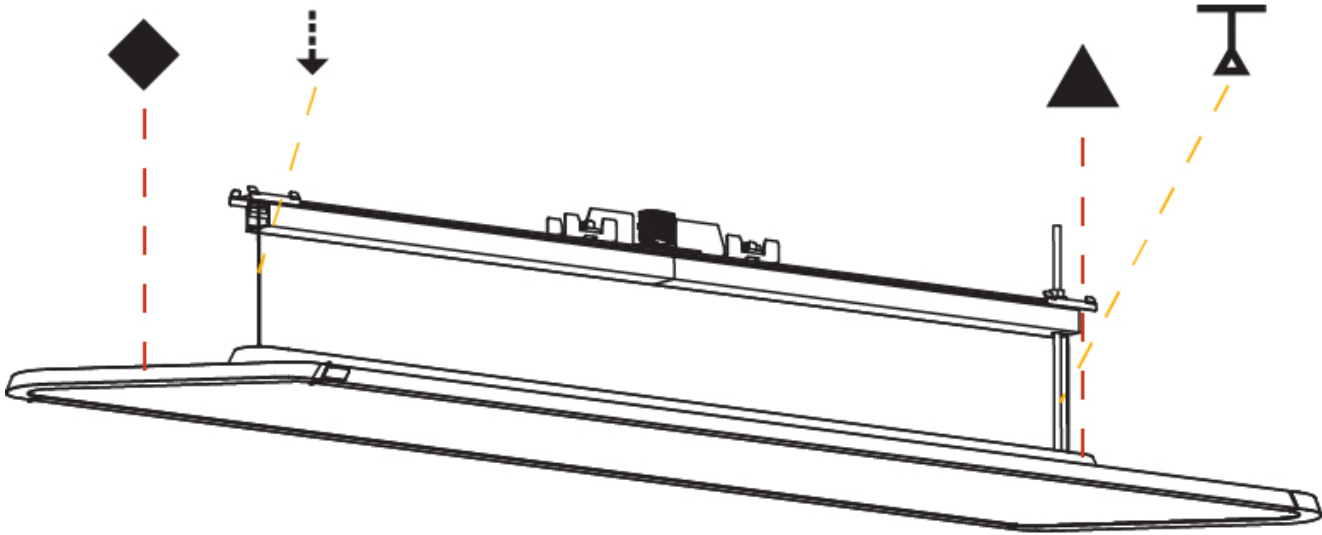

HADI-Q TRACK

A380133-

PROJECT _____

TYPE _____

SPECIFIER _____

QUANTITY _____

DATE _____

A