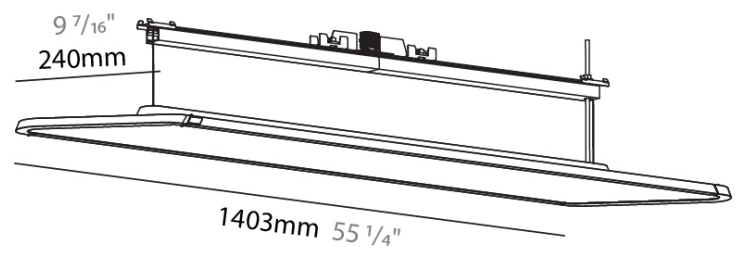

DESCRIPTION
Hadi - Q - Hypro 40 Profile Insert - Dir / Ind - 1403mm - 76W LED (Zhaga Standard) - 3000K / 4000K

1. To build a product code in our configurator select the specify button on the base model # product page
2. To build a manual product code on this datasheet choose from the options listed below in blue font and add the suffix to the base model #

GENERAL
Series: Hadi
Subseries: Hadi-Q
Partner: Prolicht
Division: Architectural
Installation: Track
Product Type: Downlight
Mounting Location: Ceiling
Light Distribution: Direct / Indirect

PHYSICAL
Shape: Rectangle
Length (mm): 1403
Length (in): 55 1/4
Width (mm): 240
Width (in): 9 7/16
Height (mm): 48
Height (in): 1 7/8
Weight (kg): 6.728
Weight (lbs): 14.83
Fixture Finish: SSR / BKV / CWI / CRY / HAB / UFT / ITA / RUA / FTG / MYG / LOD / PUS / FRO / FUP / KIA / POP / BLS / SPG / MEY / GOH / CHC / COM / ABZ / JAG / OBR / MOS / ROR
Fixture Material: Aluminum

ELECTRICAL
Lamp Type: LED (Zhaga Standard)
Input Wattage (W): 76
Total Output Wattage (W): 65
Dimming: Non-Dimmable / 0-10V Dimming
Driver Included: Yes
Driver Location: Integrated
Driver Type: Constant Current
Driver Class: Class 2
Input Voltage (V): 120
Constant Current (MA): 900

LED
Color Temperature (°K): 3000 / 4000
Max. Delivered Lumen (lm): 5998 / 6119
Nominal Lumen (lm): 9801.04 / 9998.96
CRI: >90 CRI
Lamp Life (hrs): 50000

RATINGS AND CERTIFICATIONS
Certified By: Certified for North American Standards
IP rating: IP20