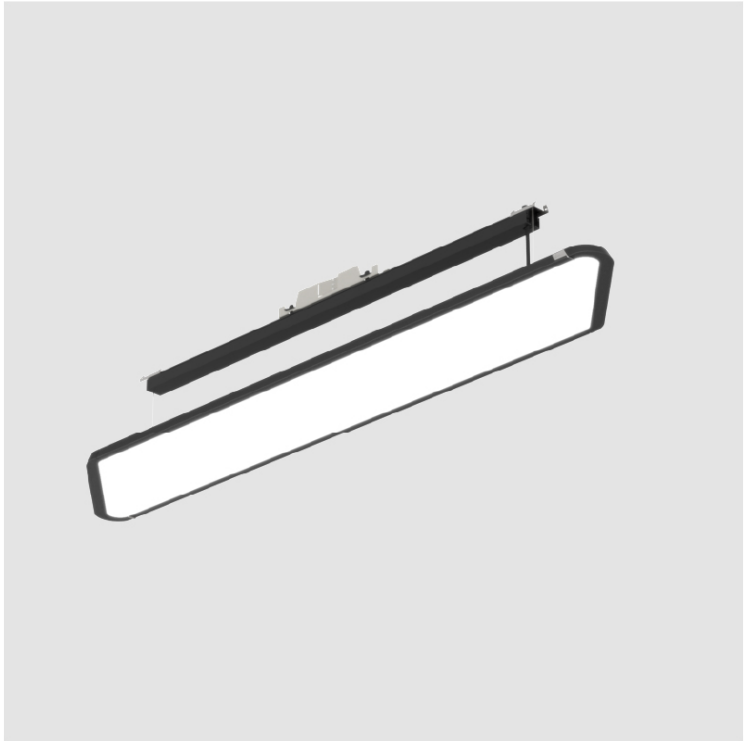

DESCRIPTION
Hadi - Q - Hypro 40 Profile Insert - Dir / Ind - 1403mm - 76W LED (Zhaga Standard) - 3000K / 4000K

1. To build a product code in our configurator select the specify button on the base model # product page
2. To build a manual product code on this datasheet choose from the options listed below in blue font and add the suffix to the base model #

GENERAL
Series: Hadi
Subseries: Hadi-Q
Partner: Prolicht
Division: Architectural
Installation: Track
Product Type: Downlight
Mounting Location: Ceiling
Light Distribution: Direct / Indirect

PHYSICAL
Shape: Rectangle
Length (mm): 1403
Length (in): 55 1/4
Width (mm): 240
Width (in): 9 7/16
Height (mm): 48
Height (in): 1 7/8
Weight (kg): 6.728
Weight (lbs): 14.83
Fixture Finish: SSR / BKV / CWI / CRY / HAB / UFT / ITA / RUA / FTG / MYG / LOD / PUS / FRO / FUP / KIA / POP / BLS / SPG / MEY / GOH / CHC / COM / ABZ / JAG / OBR / MOS / ROR
Fixture Material: Aluminum

ELECTRICAL
Lamp Type: LED (Zhaga Standard)
Input Wattage (W): 76
Total Output Wattage (W): 65
Dimming: Non-Dimmable / 0-10V Dimming
Driver Included: Yes
Driver Location: Integrated
Driver Type: Constant Current
Driver Class: Class 2
Input Voltage (V): 120
Constant Current (MA): 900

LED
Color Temperature (°K): 3000 / 4000
Max. Delivered Lumen (lm): 5998 / 6119
Nominal Lumen (lm): 9801.04 / 9998.96
CRI: >90 CRI
Lamp Life (hrs): 50000

RATINGS AND CERTIFICATIONS
Certified By: Certified for North American Standards
IP rating: IP20