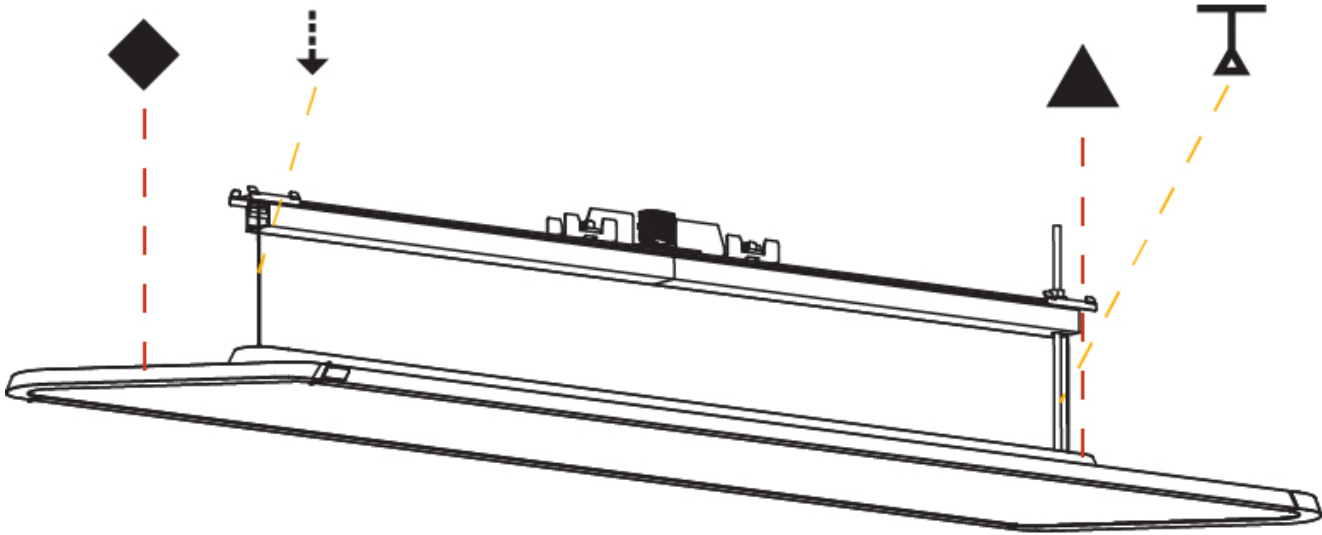

HADI-Q TRACK

A380134-

PROJECT _____

TYPE _____

SPECIFIER _____

QUANTITY _____

DATE _____

A