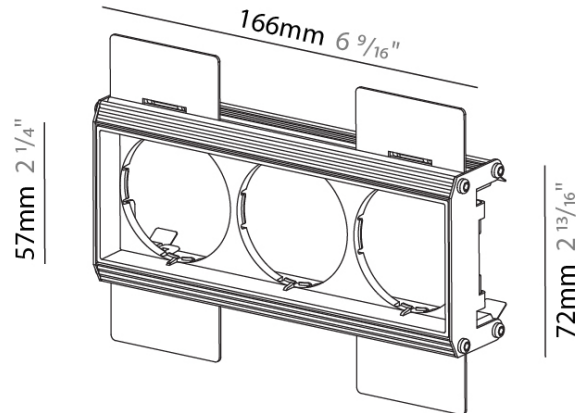

MAGIQ PRO TRIMLESS

A380150-

base number   Finish Options   Ceiling Thickness

PROJECT
TYPE
SPECIFIER
QUANTITY
DATE

DESCRIPTION

Magiq Pro - Trimless Recessing Frame - 166mm x 57mm

1. To build a product code in our configurator select the specify button on the base model # product page
2. To build a manual product code on this datasheet choose from the options listed below in blue font and add the suffix to the base model #

GENERAL

Series: Magiq Pro
Subseries: Magiq Pro
Partner: Prolight
Division: Architectural
Installation: Trimless
Product Type: Modular Systems
Mounting Location: Ceiling

PHYSICAL

Shape: Rectangle
Length (mm): 166
Length (in): 6 9/16
Width (mm): 57
Width (in): 2 1/4
Height (mm): 39
Height (in): 1 9/16
Ceiling Thickness (mm): 10 / 12.5 / 15 / 25
Ceiling Thickness (in): 3/8 or 1/2 or 9/16 or 1
Weight (kg): 0.81
Weight (lbs): 1.79
Fixture Finish: WHI / BLK
Fixture Material: Aluminum
Cut-out Measurements: 172mm / 6 3/4" x 74mm / 2 15/16"

RATINGS AND CERTIFICATIONS

Certified By: CSA Certified to UL and CSA Standards
IP rating: IP20