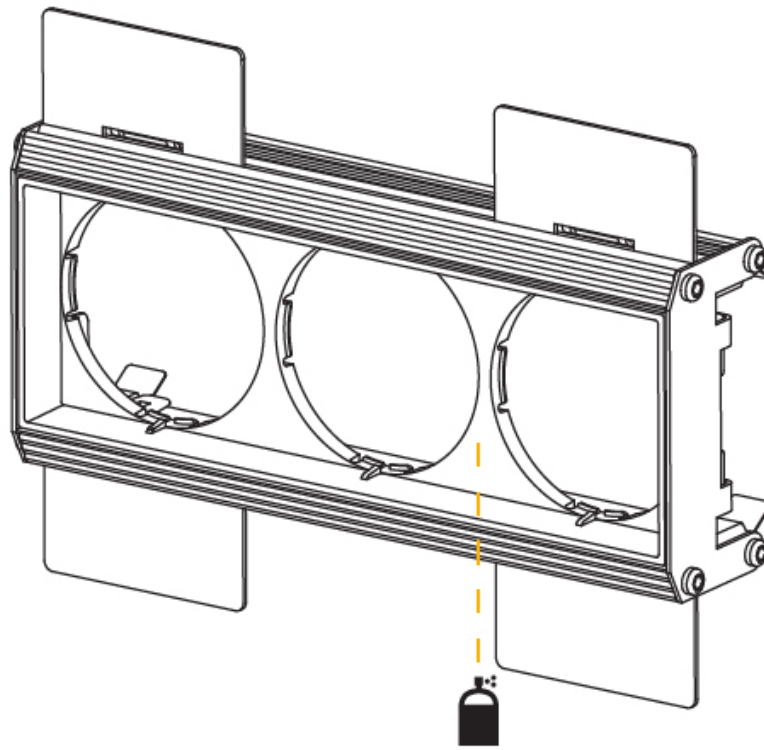

A380150-

PROJECT _____

TYPE _____

SPECIFIER _____

QUANTITY _____

DATE _____

A