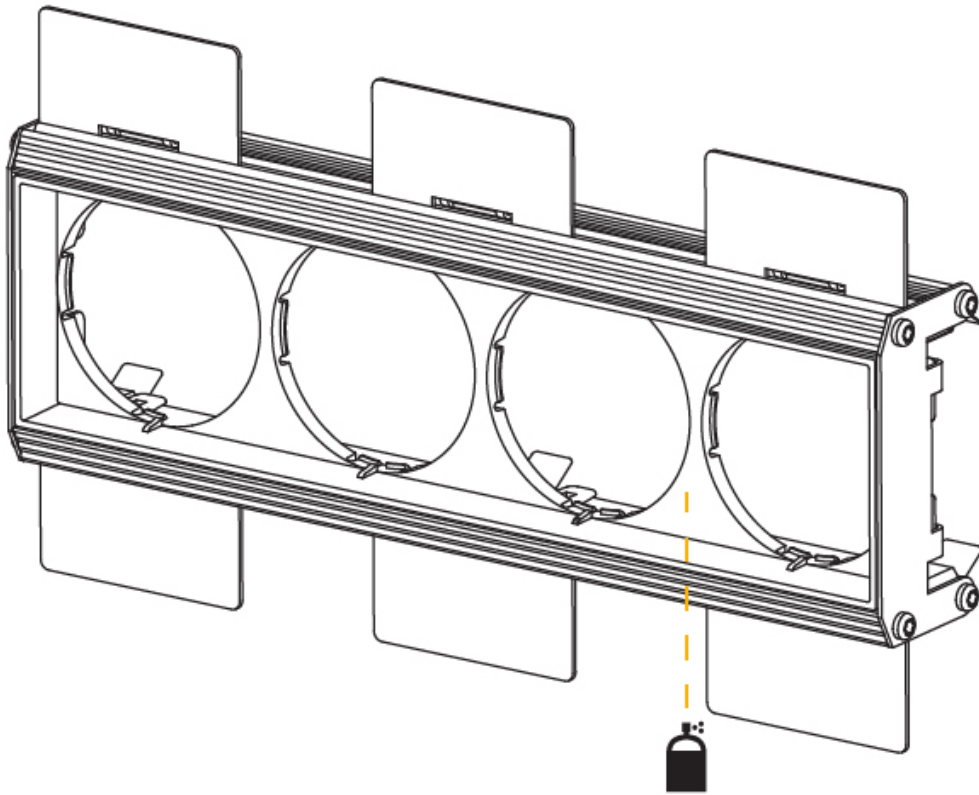

MAGIQ PRO TRIMLESS

A380151-

PROJECT _____

TYPE _____

SPECIFIER _____

QUANTITY _____

DATE _____

A