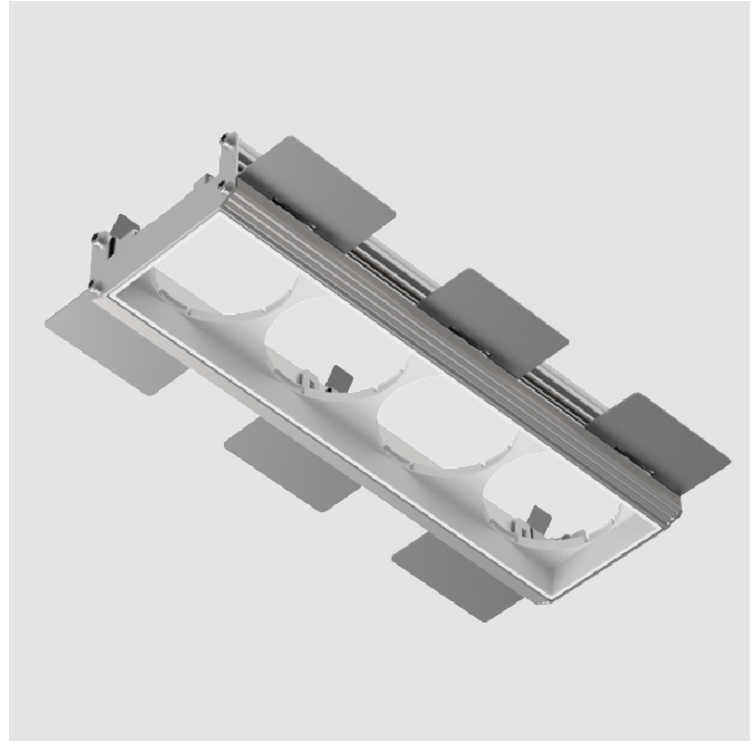

MAGIQ PRO TRIMLESS

A380151- -

base number   Finish Options   Ceiling Thickness

PROJECT
TYPE
SPECIFIER
QUANTITY
DATE

DESCRIPTION

Magiq Pro - Trimless Recessing Frame - 220mm x 57mm

1. To build a product code in our configurator select the specify button on the base model # product page
2. To build a manual product code on this datasheet choose from the options listed below in blue font and add the suffix to the base model #

GENERAL

Series: Magiq Pro
Subseries: Magiq Pro
Partner: Prolicht
Division: Architectural
Installation: Trimless
Product Type: Modular Systems
Mounting Location: Ceiling

PHYSICAL

Shape: Rectangle
Length (mm): 220
Length (in): 8 11/16
Width (mm): 57
Width (in): 2 1/4
Height (mm): 39
Height (in): 1 9/16
Ceiling Thickness (mm): 10 / 12.5 / 15 / 25
Ceiling Thickness (in): 3/8 or 1/2 or 9/16 or 1
Weight (kg): 0.81
Weight (lbs): 1.79
Fixture Finish: WHI / BLK
Fixture Material: Aluminum
Cut-out Measurements: 226mm / 8 7/8" x 74mm / 2 15/16"

RATINGS AND CERTIFICATIONS

Certified By: CSA Certified to UL and CSA Standards
IP rating: IP20