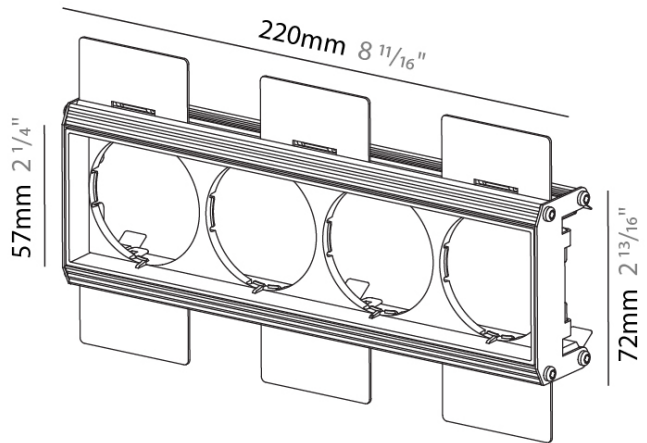

MAGIQ PRO TRIMLESS

A380151- -

base number   Finish Options   Ceiling Thickness

PROJECT
TYPE
SPECIFIER
QUANTITY
DATE

DESCRIPTION

Magiq Pro - Trimless Recessing Frame - 220mm x 57mm

1. To build a product code in our configurator select the specify button on the base model # product page
2. To build a manual product code on this datasheet choose from the options listed below in blue font and add the suffix to the base model #

GENERAL

Series: Magiq Pro
Subseries: Magiq Pro
Partner: Prolicht
Division: Architectural
Installation: Trimless
Product Type: Modular Systems
Mounting Location: Ceiling

PHYSICAL

Shape: Rectangle
Length (mm): 220
Length (in): 8 11/16
Width (mm): 57
Width (in): 2 1/4
Height (mm): 39
Height (in): 1 9/16
Ceiling Thickness (mm): 10 / 12.5 / 15 / 25
Ceiling Thickness (in): 3/8 or 1/2 or 9/16 or 1
Weight (kg): 0.81
Weight (lbs): 1.79
Fixture Finish: WHI / BLK
Fixture Material: Aluminum
Cut-out Measurements: 226mm / 8 7/8" x 74mm / 2 15/16"

RATINGS AND CERTIFICATIONS

Certified By: CSA Certified to UL and CSA Standards
IP rating: IP20