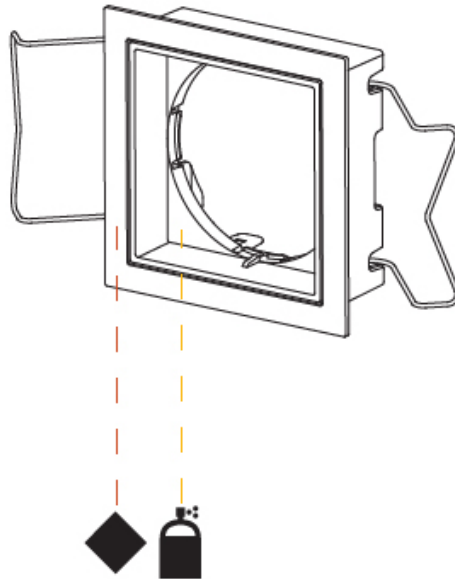

A380152-

PROJECT _____

TYPE _____

SPECIFIER _____

QUANTITY _____

DATE _____

A