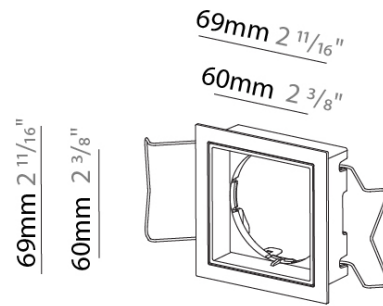

MAGIQ PRO RECESSED

A380152- -

base number   Finishes (Diamond)   Finish Options

PROJECT
TYPE
SPECIFIER
QUANTITY
DATE

DESCRIPTION

Magiq Pro - Recessing Frame - 60mm x 60mm

1. To build a product code in our configurator select the specify button on the base model # product page
2. To build a manual product code on this datasheet choose from the options listed below in blue font and add the suffix to the base model #

GENERAL

Series: Magiq Pro
Subseries: Magiq Pro
Partner: Prolicht
Division: Architectural
Installation: Recessed
Product Type: Modular Systems
Mounting Location: Ceiling

PHYSICAL

Shape: Square
Length (mm): 60
Length (in): 2 3/8"
Width (mm): 60
Width (in): 2 3/8"
Height (mm): 30
Height (in): 1 3/16"
Ceiling Thickness (mm): 10 / 12.5 / 15 / 25
Ceiling Thickness (in): 3/8 or 1/2 or 9/16 or 1
Weight (kg): 0.04
Weight (lbs): 0.09
Fixture Finish: SSR / BKV / CWI / CRY / HAB / UFT / ITA / RUA / FTG / MYG / LOD / PUS / FRO / FUP / KIA / POP / BLS / SPG / MEY / GOH / CHC / COM / ABZ / JAG / OBR / MOS / ROR
Holder Finish: WHI / BLK
Fixture Material: Aluminum
Cut-out Measurements: 62mm / 2 7/16" x 62mm / 2 7/16"

RATINGS AND CERTIFICATIONS

Certified By: CSA Certified to UL and CSA Standards
IP rating: IP20